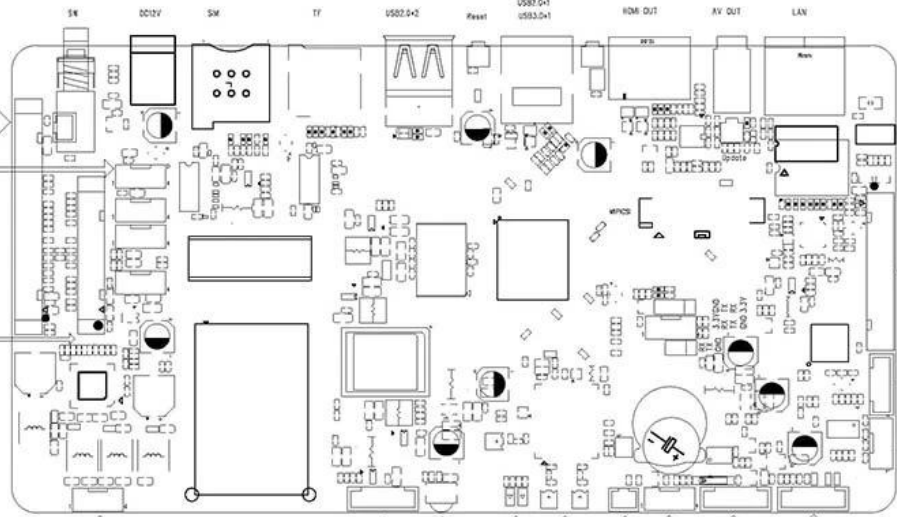

S922X

Supported configuration: PCIe2.0 port + USB2.0 Host, or USB3.0 without PCIe

S055T01

180mm

95mm

180mm*95mm*20mm

21258-10 042802P

LVDS