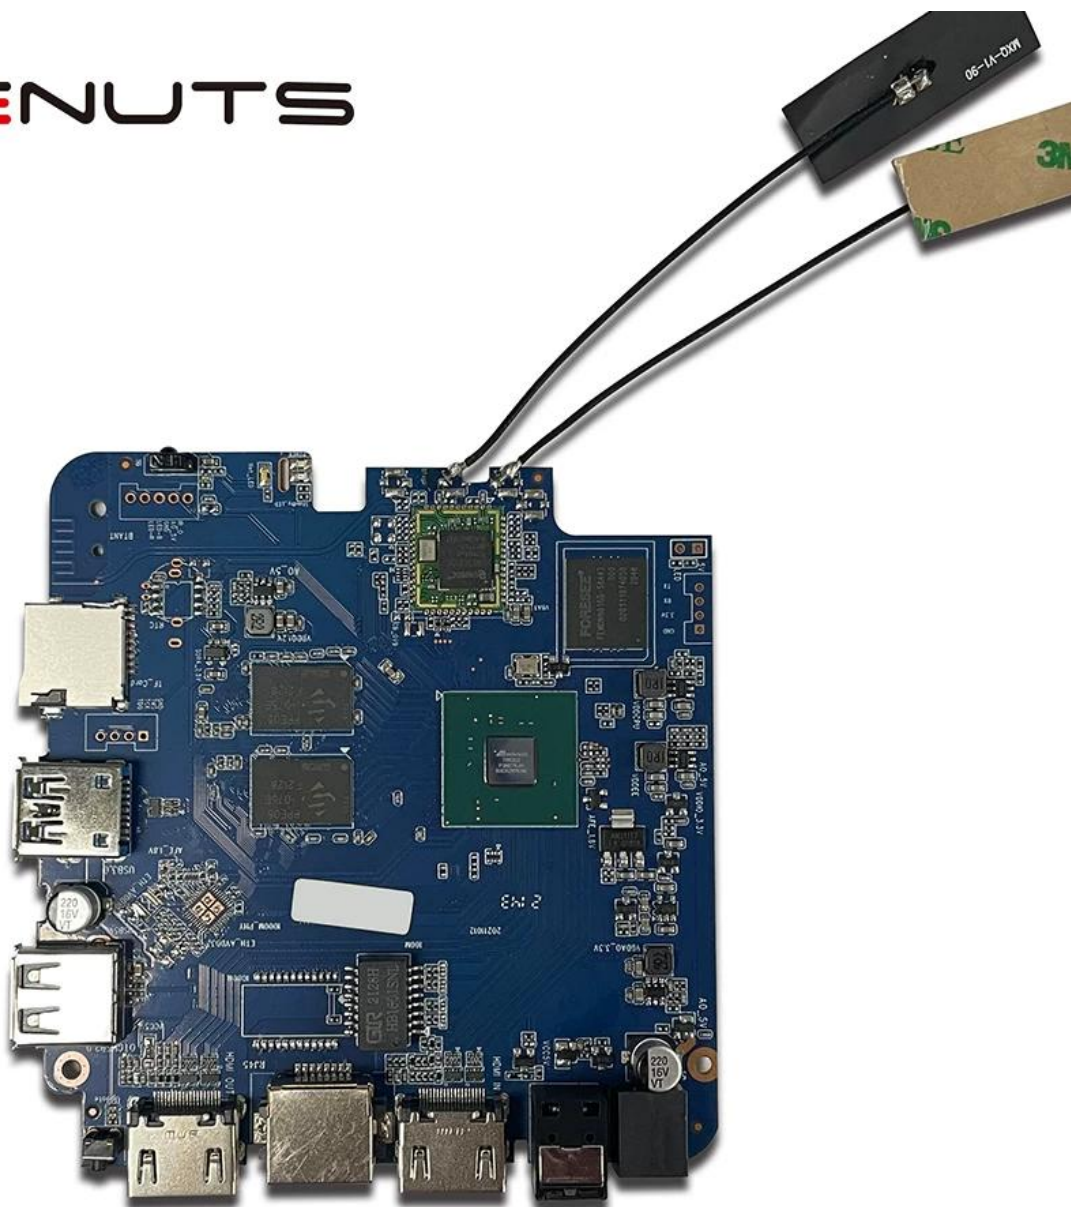

Android HDMI

<p>Amlogic T962E2 Android HDMI</p> <p>Amlogic T962E2 ARM Cortex-A55 2.0GHz</p> <p>ARM Mali-G31 MP2 GPU</p> <p>DDR4 2GB/4GB</p> <p>16G/32GB eMMC</p> <p>8.1/9.0/ATV</p> <p>WiFi IEEE 802.11ac/a/b/g/n(UWE5621DS) 2.4G/5G</p> <p>MIMO(2T2R)</p> <p>100M/1000M</p> <p>5.0</p>
<p>AV1 4Kx2K@75fps VP9/H.265 8Kx4K@24fps VP9/H.265/AVS2 4Kx2K@60fps H.264 4Kx2K @30fps AVS/VC-1/MPEG-4 1080P @60fps H.264 1080P @30fps</p> <p>MPEG1/2/4 H.265/HEVC AVS2</p> <p>AVC/VC-1 RM/RMVB Xvid/DivX3/4/5/6 RealVideo8/9/10</p> <p>Avi/Rm/Rmvb/Ts/Vob/Mkv/Mov/ISO/wmv/asf/flv/dat/mpg/mpeg</p> <p>MP3/WMA/AAC/WAV/OGG/DDP/TrueHD/HD/FLAC/APE</p> <p>HDR 10/10</p> <p>Widevine Verimatrix/Playready</p>
<p>HDMI</p> <p>1*HDMI</p> <p>1*HDMI HDMI 2.1</p>
<p>USB</p> <p>1* USB</p> <p>1*USB3.0,</p> <p>USB USB</p>
<p>RJ45</p> <p>1 * RJ45</p>
<p>TF</p> <p>1*TF</p>
<p>5V/2A</p> <p>AC100-240V 50/60Hz</p> <p>RTCU</p>
<p>JPEG BMP GIF PNG TIF</p> <p>Miracast DLNA Skype Netflix Twitter Picasa Youtube Flickr Facebook</p> <p>Netflix Hulu Flixster Youtube</p> <p>HDD U TF</p> <p>USB BT 2.4GHz USB 2.4GHz</p>

@mlogic

A-T8B043.07

T962E2

BONMON005

ONENUTS

 <p>Multi-core 32/64-bit CPU and 3D GPU with high performance</p>	 <p>Powerful multimedia processing capability, supporting all mainstream video decoding including 8K/4K 10-bit AV1/H.265/VP9/AVS2</p>	 <p>Supports all mainstream HDR standard including Dolby Vision, HDR10 and HLG</p>	 <p>Unique Trulife picture quality enhancement engine, offering theater-like visual effect</p>	 <p>Complete production-ready security solution, supporting secure boot, secure OS and mainstream DRMs</p>
 <p>Ultra-high performance and ultra-low power consumption</p>	 <p>Ultra-high SoC integration and rich peripheral interfaces</p>	 <p>Complete IP license, including Dolby, DTS, etc.</p>	 <p>Supports screen projection technology like DLNA, Miracast etc.</p>	 <p>Provides mature turn-key solution for both split and AIO smart TV</p>