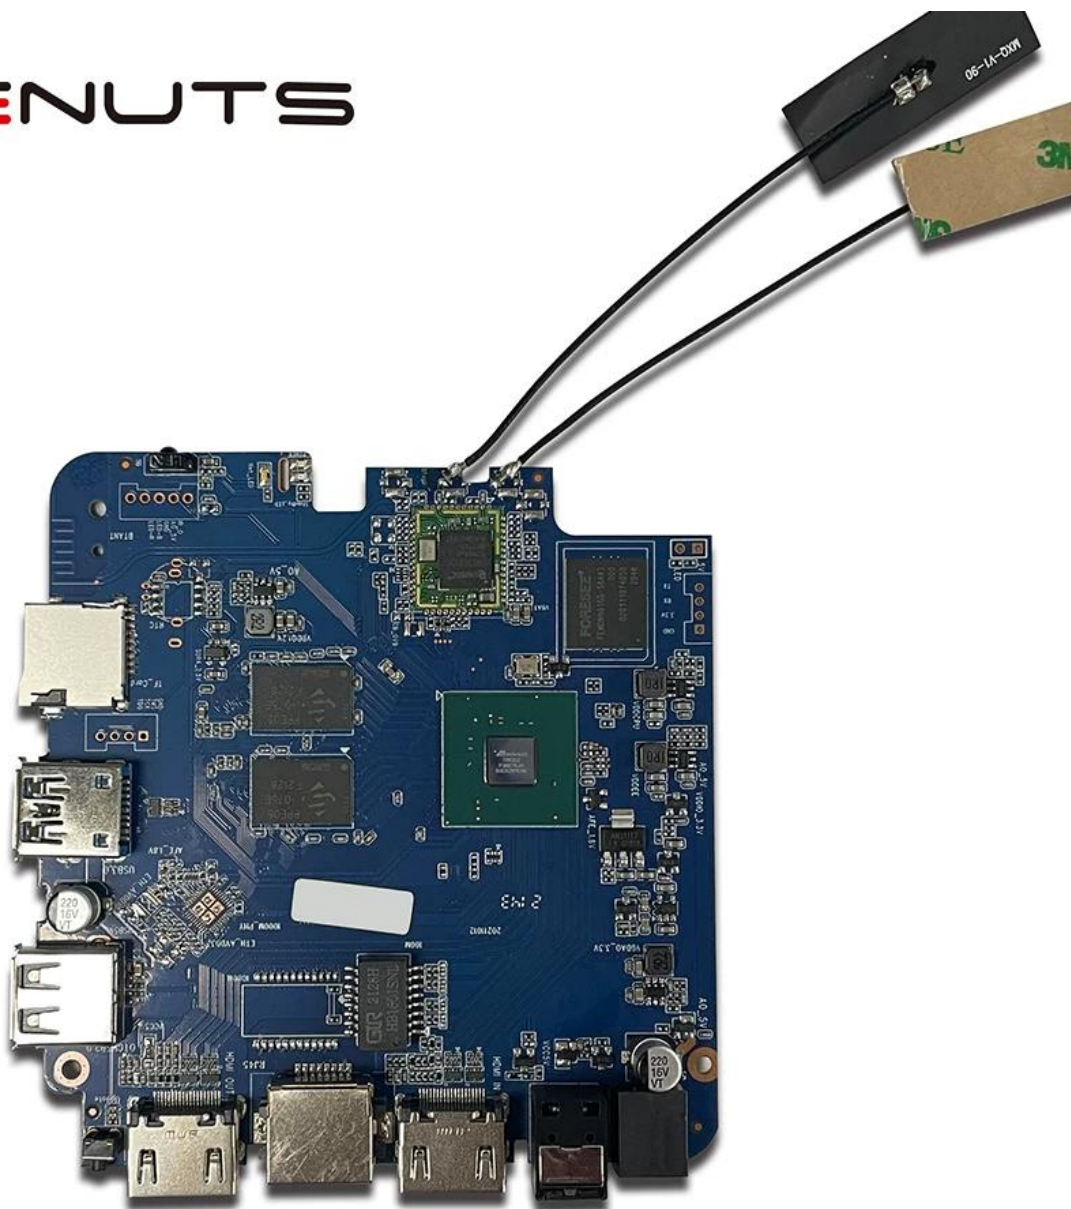

# Android 10 HDMI 1080P 60FPS Android 10

OS	Android 10
Processor	Amlogic T962E2 Android 10 HDMI 1080P
RAM	Amlogic T962E2 4 ARM Cortex-A55 @ 2.0GHz
GPU	ARM Mali-G31 MP2 GPU
Storage	DDR4 2GB/4GB
Storage	16G/32GB eMMC
OS	Android 10/ATV
WiFi	WiFi IEEE 802.11ac/a/b/g/n(UWE5621DS) 2.4G/5G
MIMO	MIMO(2T2R)
Bluetooth	100M/1000M Bluetooth
Bluetooth	5.0
Video	AV1 @ 4Kx2K@75fps VP9/H.265 @ 8Kx4K@24fps VP9/H.265/AVS2 @ 4Kx2K@60fps H.264 4Kx2K @30fps AVS/VC-1/MPEG-4 1080P @60fps H.264 1080P @30fps
Video	MPEG1/2/4 H.265/HEVC AVS2
Video	AVC/VC-1 RM/RMVB Xvid/DivX3/4/5/6 RealVideo8/9/10
Video	Avi/Rm/RmVb/Ts/Vob/Mkv/Mov/ISO/wmv/asf/flv/dat/mpg/mpeg
Video	MP3/WMA/AAC/WAV/OGG/DDP/TrueHD/HD/FLAC/APE
HDR	HDR 10/10
Widevine	Widevine Verimatrix/Playready
HDMI	1*HDMI 1080P 1*HDMI 2.1
USB	1* USB 2.0 1*USB 3.0, USB USB
RJ45	1* RJ45
TF	1*TF
Power	5V/2A AC100-240V 50/60Hz
RTC	RTC USB
Image	JPEG BMP GIF PNG TIF
Streaming	Miracast DLNA Skype Netflix Twitter Picasa Youtube Flickr Facebook
Streaming	Netflix Hulu Flixster Youtube
Storage	HDD U TF
Bluetooth	USB BT 2.4GHz USB 2.4GHz

# ONENUTS

 <p>Multi-core 32/64-bit CPU and 3D GPU with high performance</p>	 <p>Powerful multimedia processing capability, supporting all mainstream video decoding including 8K/4K 10-bit AV1/H.265/VP9/AVS2</p>	 <p>Supports all mainstream HDR standard including Dolby Vision, HDR10 and HLG</p>	 <p>Unique Trulife picture quality enhancement engine, offering theater-like visual effect</p>	 <p>Complete production-ready security solution, supporting secure boot, secure OS and mainstream DRMs</p>
 <p>Ultra-high performance and ultra-low power consumption</p>	 <p>Ultra-high SoC integration and rich peripheral interfaces</p>	 <p>Complete IP license, including Dolby, DTS, etc.</p>	 <p>Supports screen projection technology like DLNA, Miracast etc.</p>	 <p>Provides mature turn-key solution for both split and AIO smart TV</p>

Android

Android **HDMI** 连接

Android 设备 HDMI 连接

连接

连接

**4K** 连接

4K 连接

连接