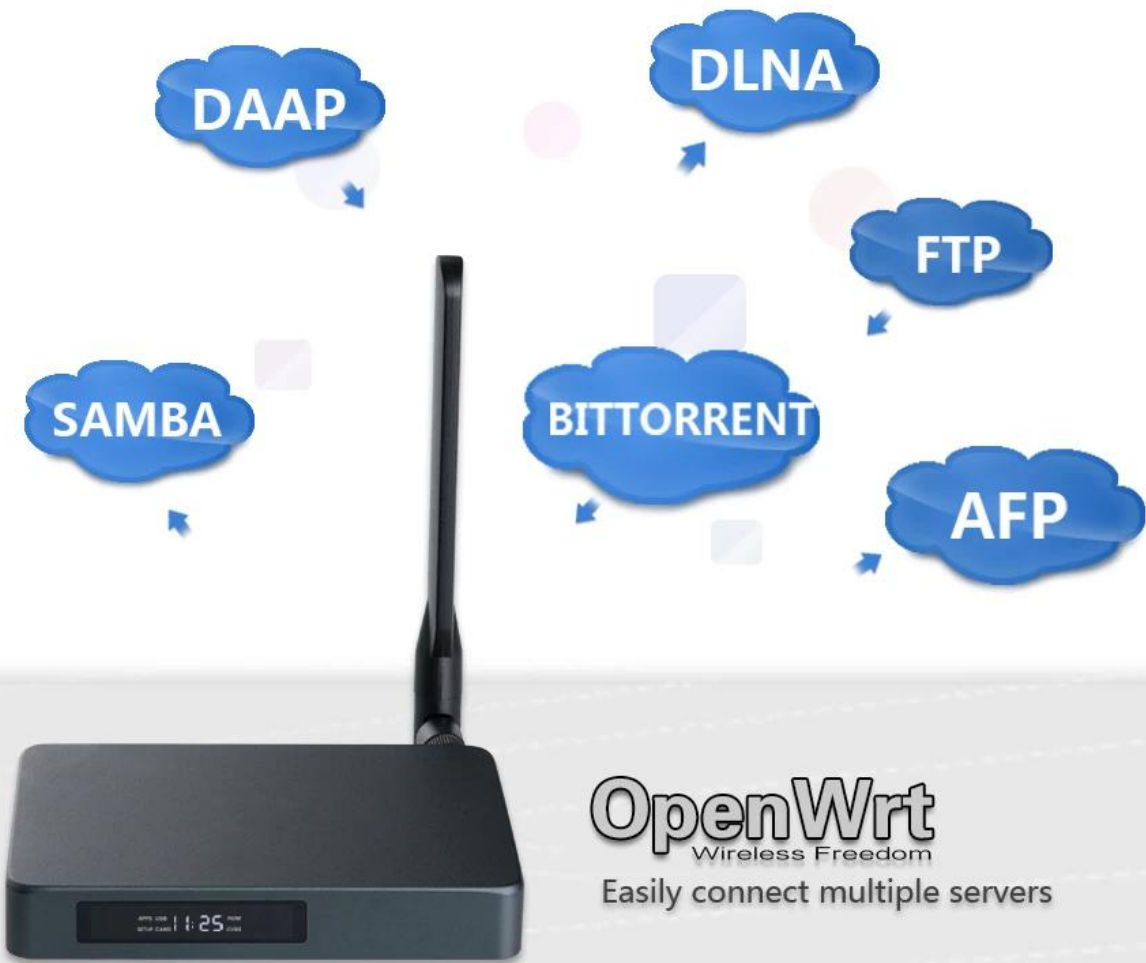

Smart BOX

4K
ULTRA HD

3D

SATA
3.0

4Core
64Bit

Video
Input

DVR

HDR

Copy and burn what you want

4.0
Bluetooth

Bluetooth 4.0 makes it easy to connect your keyboard, mouse, game console, and more

SATA 3.0

4K **3D** **DVR**
ULTRA HD

Android TV 盒 Android 6.0 Marshmallow 支持 HDMI 输出