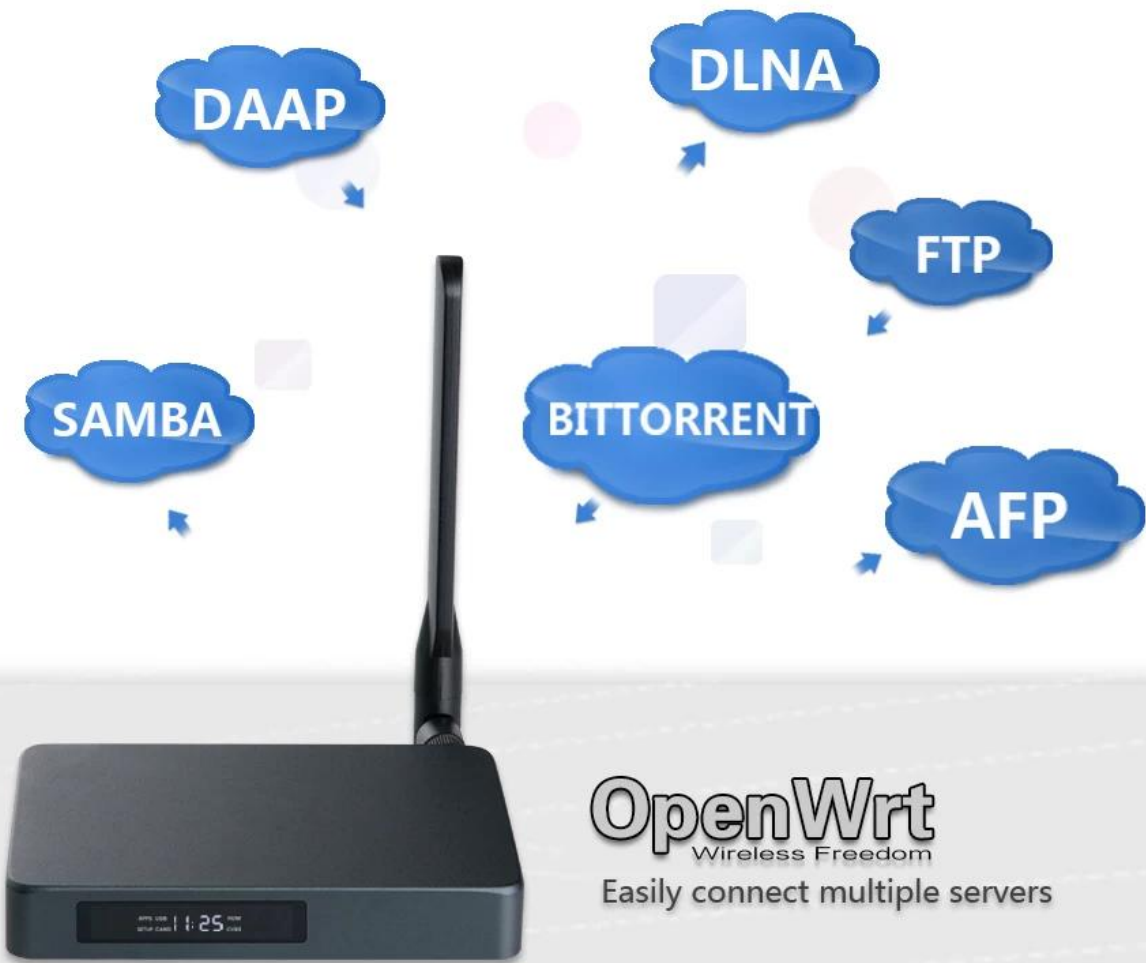

DLNA

2.4G

Smart BOX

4K
ULTRA HD

3D

SATA
3.0

4Core
64Bit

Video
Input

Select APP "Setting" 01

Select "Start PIP" 02

03

Multiple windows display content

Copy and burn what you want

4.0
Bluetooth®

Bluetooth 4.0 makes it easy to connect your keyboard, mouse, game console, and more