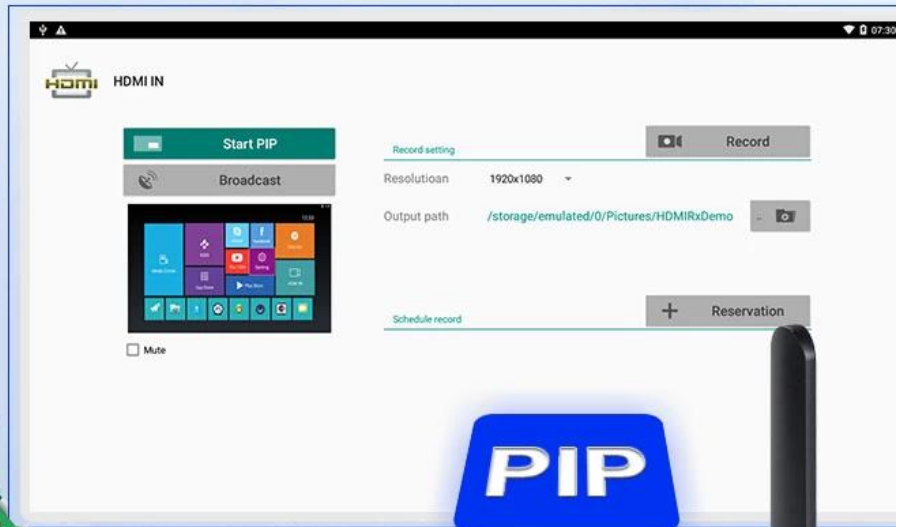

Provide a better color level, so that the viewer presents a greater degree of reality

The general color display, not bright and true, it is because the color gamut is not enough

Selecting a Sub Display in PIP Mode

Select APP "Setting" 01

Select "Start PIP" 02

03

Multiple windows display content

Copy and burn what you want

4.0
Bluetooth®

Bluetooth 4.0 makes it easy to connect your keyboard, mouse, game console, and more