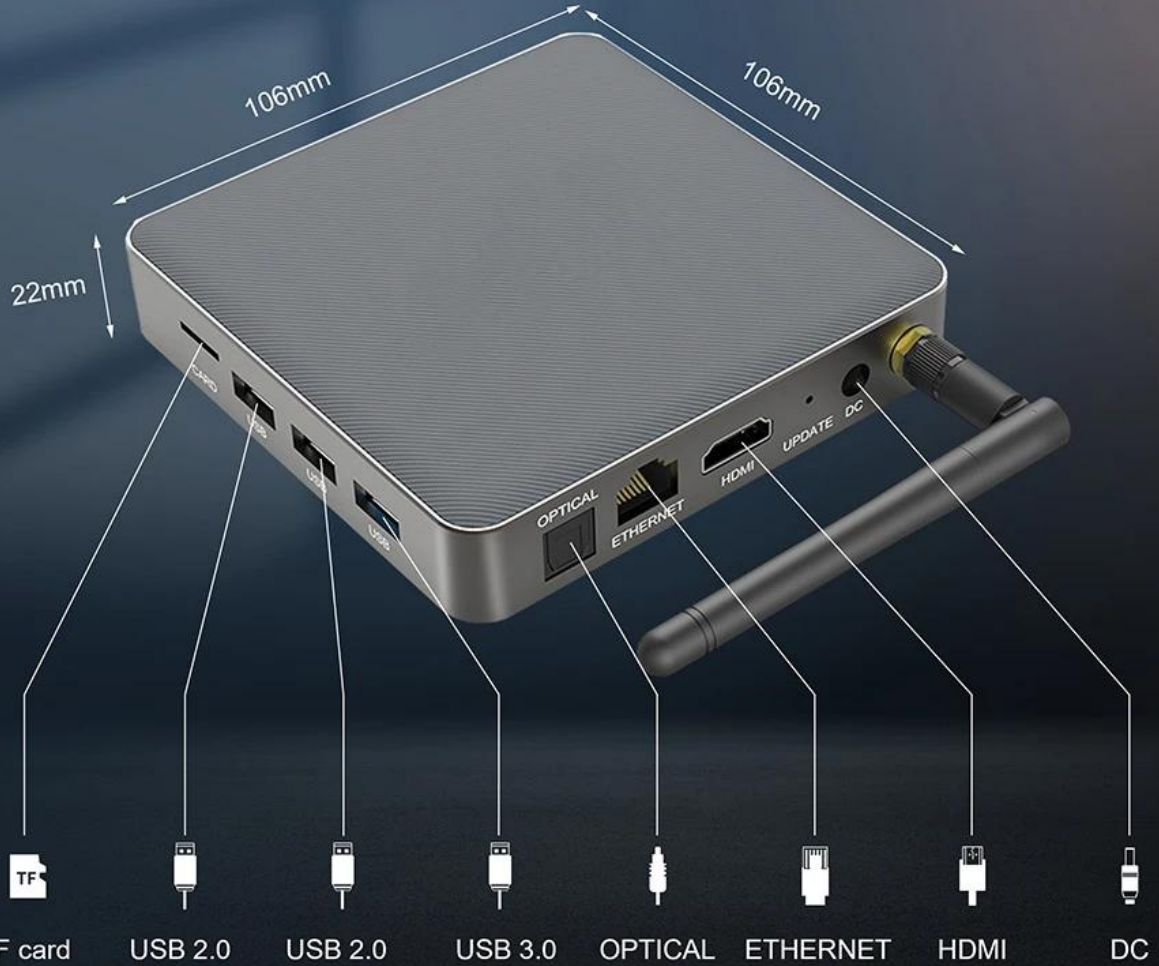

Linux 2

The Linux system supports 8K video playback, Use a browser to surf the Internet

Linux 3

Linux system can switch desktop wallpaper according to your needs

Product Specification

Multiple interfaces facilitate connecting more devices