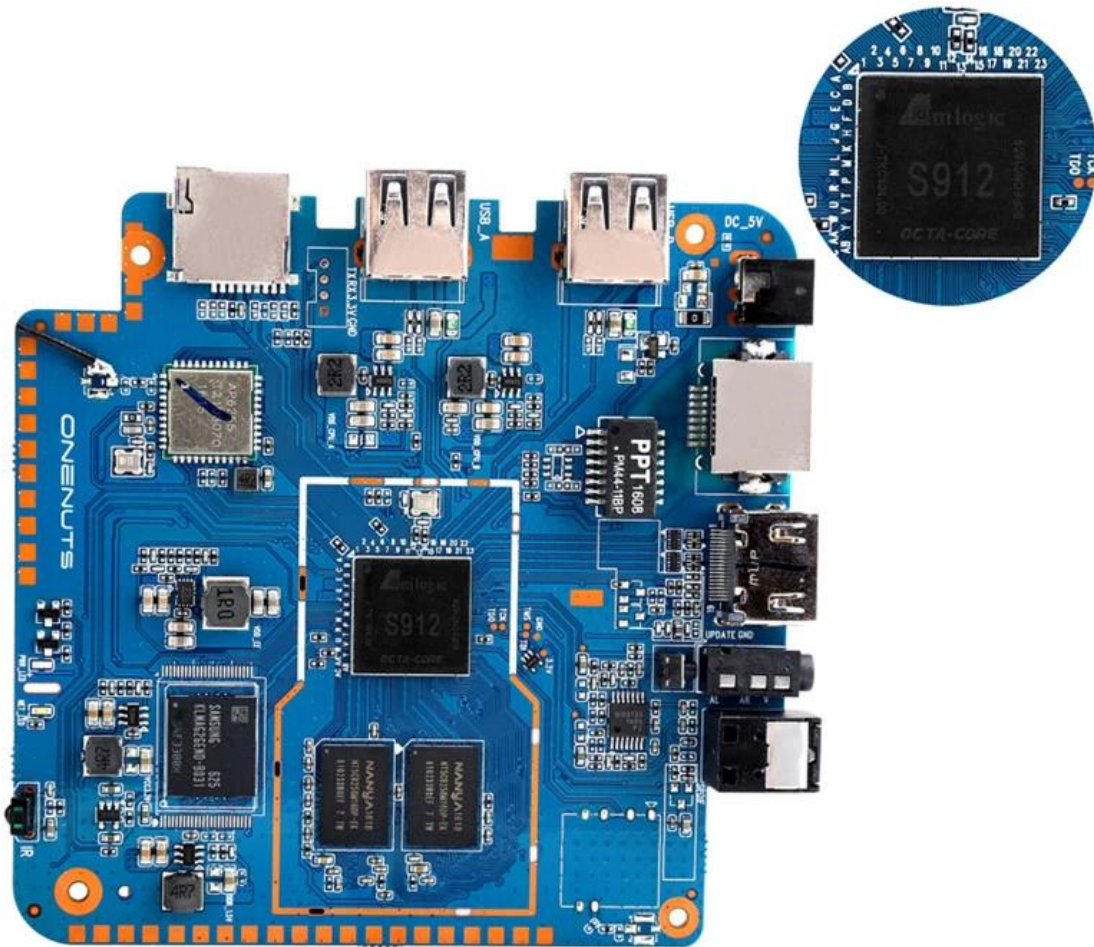

With Bluetooth headphone, enjoy your happy private world.

Young Look

Model No.	ONENUTS Nut 1
CPU	Amlogic S912 octa-core ARM Cortex A53 processor @ up to 2.0GHz
GPU	ARM Mail-T820MP3 GPU up to 750MHz(DVFS)
ROM	2GB DDR3
Internal Storage	16GB eMMC flash and SD slot up to 32GB
Video Docoder	VP9-10/H.265 up to 4Kx2K@60fps
HDMI	HDMI 2.0a up to 4K @ 60Hz with CEC and HDR support, and AV port

OTA Update

Support background auto upgrade and offer you the newest experience.

Product structure

What is in the box?

Portable & Environmental EVA Bag

Motherboard Show

Android 10.0.0 Android 10.0.0

1. Android 10.0.0

4K

2. Android 10.0.0

Android 10.0.0 Android 10.0.0 Google Play Google

3. Android 10.0.0

Android 10.0.0 RAM

4. Android 10.0.0

HD 4K

5. Google Play

Google Play

6. HDMI

HDMI Android

7. Wi-Fi

Wi-Fi USB

8. Android

Android

9. Android TV Box