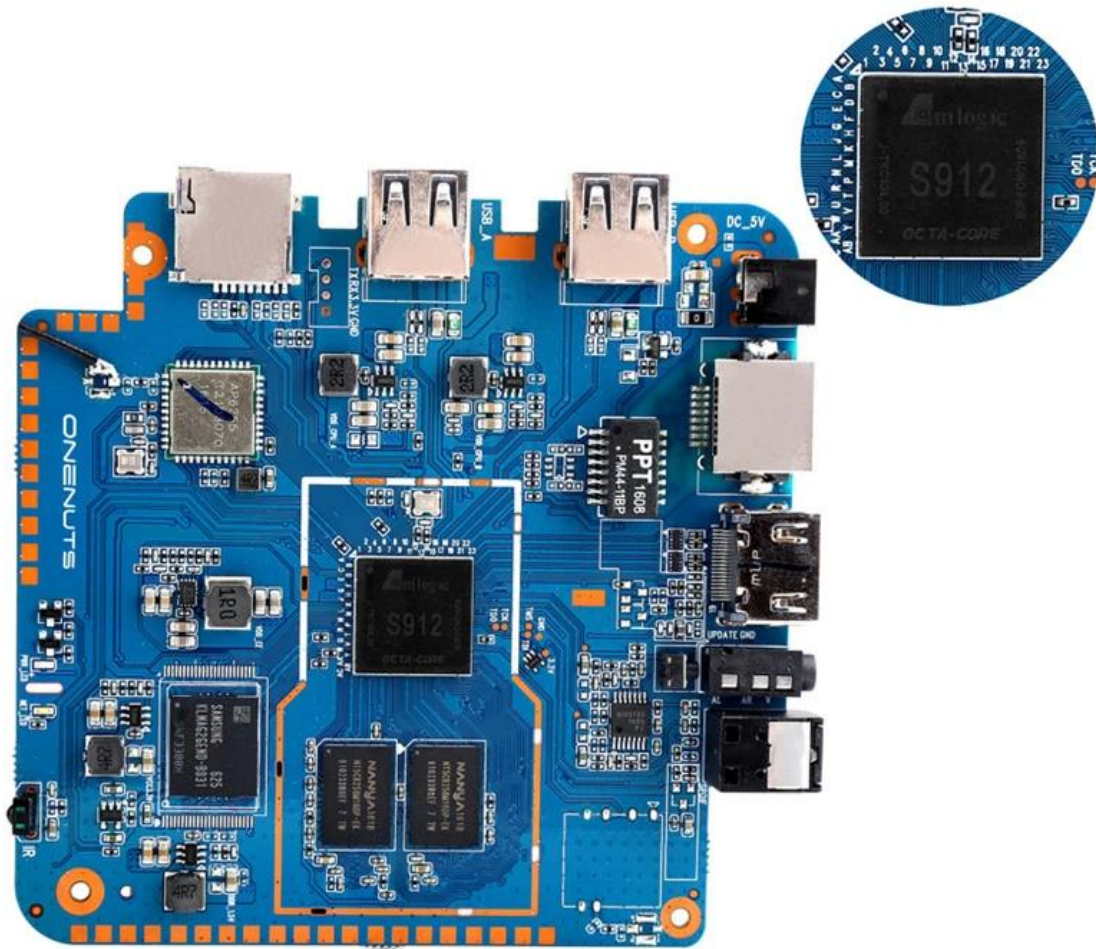

Motherboard Show

Android

1. 4K
2. Android Google Play
- 3.
4. Wi-Fi
5. USB microSD