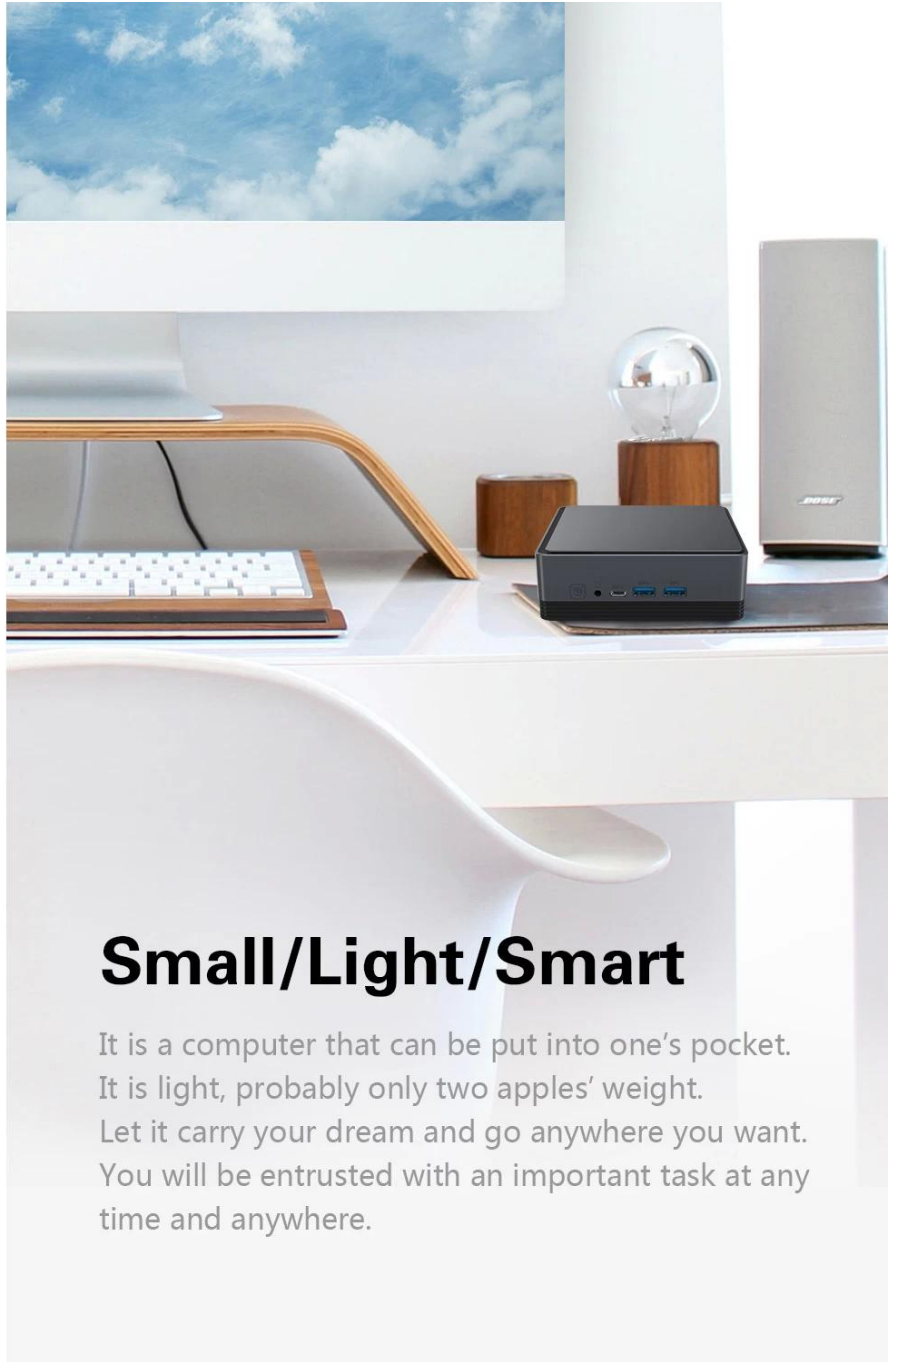

Keyboard

Max SSD Supported up to 1T

Quick startup, fast loading, time saving, working efficiency improving and entertainment enjoying.

Human-friendly Cover Design

Pressing the cover switch to open the case, it is convenient to replace the hard disk.

① Press switch

② Open the top cover and replace the hard drive

③ Replacement completed and close the lid

-
-
-

-
-
-

Small/Light/Smart

It is a computer that can be put into one's pocket.
It is light, probably only two apples' weight.
Let it carry your dream and go anywhere you want.
You will be entrusted with an important task at any
time and anywhere.