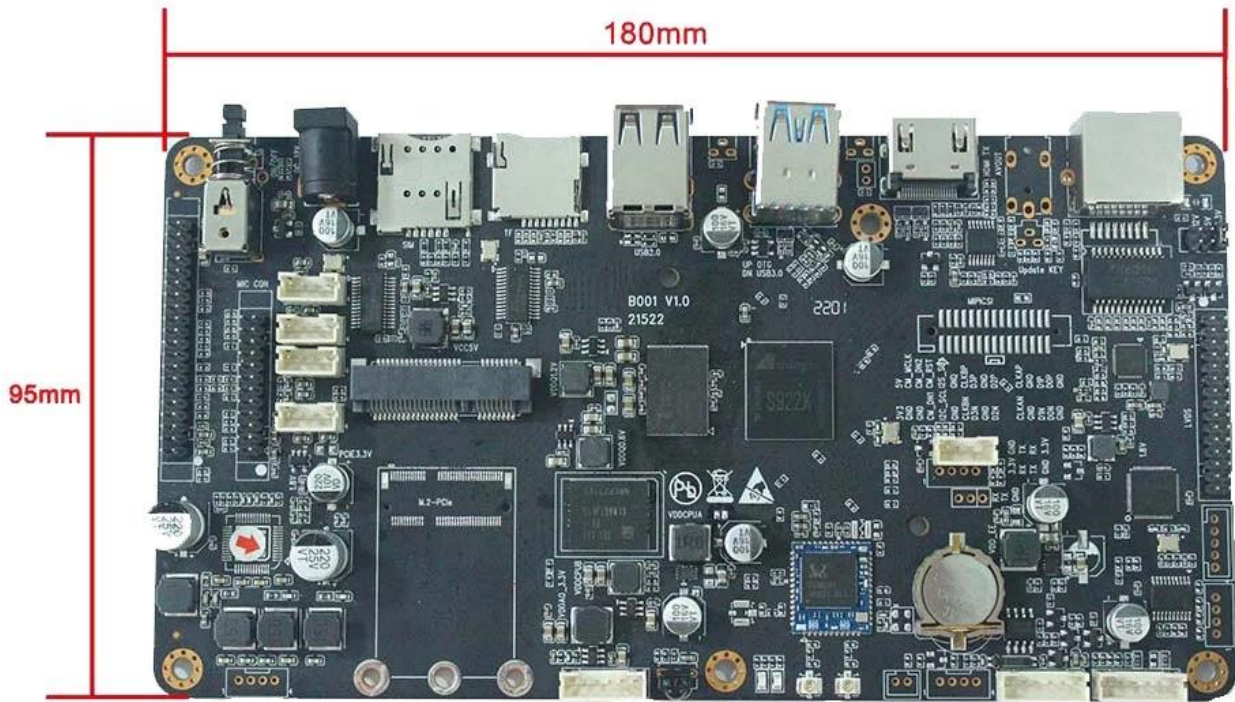

Amlogic S922X

1 RGMII 10/100/1000M MAC 10/100M PHY 1 USB XHCI OTG 2.0 1 USB3.0 PCIe

# S922X

Supported configuration: PCIe2.0 port + USB2.0 Host, or USB3.0 without PCIe

S055T01

180mm\*95mm\*20mm

- 000000000000
- 000000000000
- 00000000000000000000

0000

CPU000

- (1) 00 ARM Cortex-A73 000 ARM Cortex-A53 CPU
- (2) 00 Neon 0 Crypto 000 ARMv8-A 00
- (3)00000000
- (4) 00 Cortex-M4 0000000000
- (5) 000TrustZone0000
- (6) 000000 QoS 0000000000000000