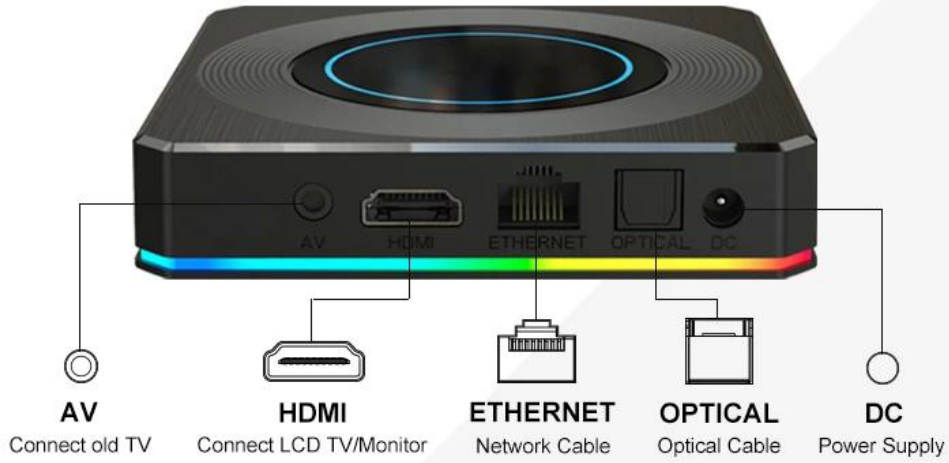

Various interfaces such as HDMI, LAN, USB, etc. which bring you a smart and colorful enjoyment.

Package Contents

Power Supply*1

HD data cable*1

User Manual*1

Remote Control*1

Amlogic S905X4 Android 11 WiFi 8K Amlogic S905X4