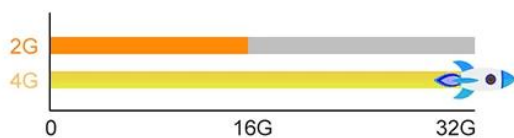

 DLNA  Airplay  Miracast

Dual wifi design and stable performance

2.4:100Mbps

Stronger penetration & More Stable

5G:250Mbps

Faster Transmission & Load Quickly

2.4+5G:400Mbps

Built-in T2TR, more efficient and stable

Android 9.0

application installation is more flexible

- More stable with applications
- Save 25% RAM in Spacet
- Faster & Safer responses

Download more apps

Amlogic S905X3 Quad Core

Faster, Smarter and More Powerful

4GB DDR3	32GB eMMC	Ultra-fast running speed
		Professional image processing

8K & 3D

The perfect combination of 8K and 3D, bring you a 3D visual experience
Feel the shock of the 3D cinema at home

H.265 Makes 8K within Reach