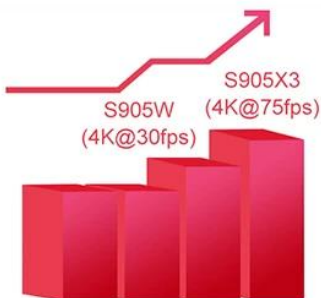

4GB DDR3	32GB eMMC	Ultra-fast running speed
		Professional image processing

8K & 3D

The perfect combination of 8K and 3D, bring you a 3D visual experience
Feel the shock of the 3D cinema at home

H.265 Makes 8K within Reach