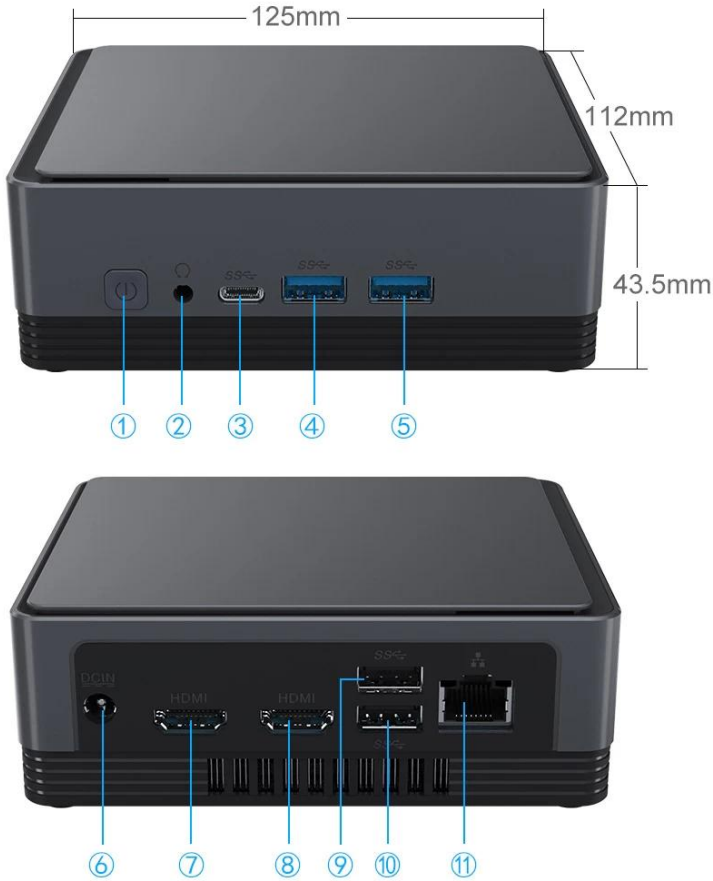

## Small/Light/Smart

It is a computer that can be put into one's pocket.  
It is light, probably only two apples' weight.  
Let it carry your dream and go anywhere you want.  
You will be entrusted with an important task at any  
time and anywhere.

# Various Interfaces

Various interfaces such as HDMI, LAN, USB, etc. can bring you a smart and colorful enjoyment.

- ① Switch button
- ② Audio Jack
- ③ Type-C
- ④ USB
- ⑤ USB
- ⑥ DC
- ⑦ HDMI
- ⑧ HDMI
- ⑨ USB
- ⑩ USB
- ⑪ LAN