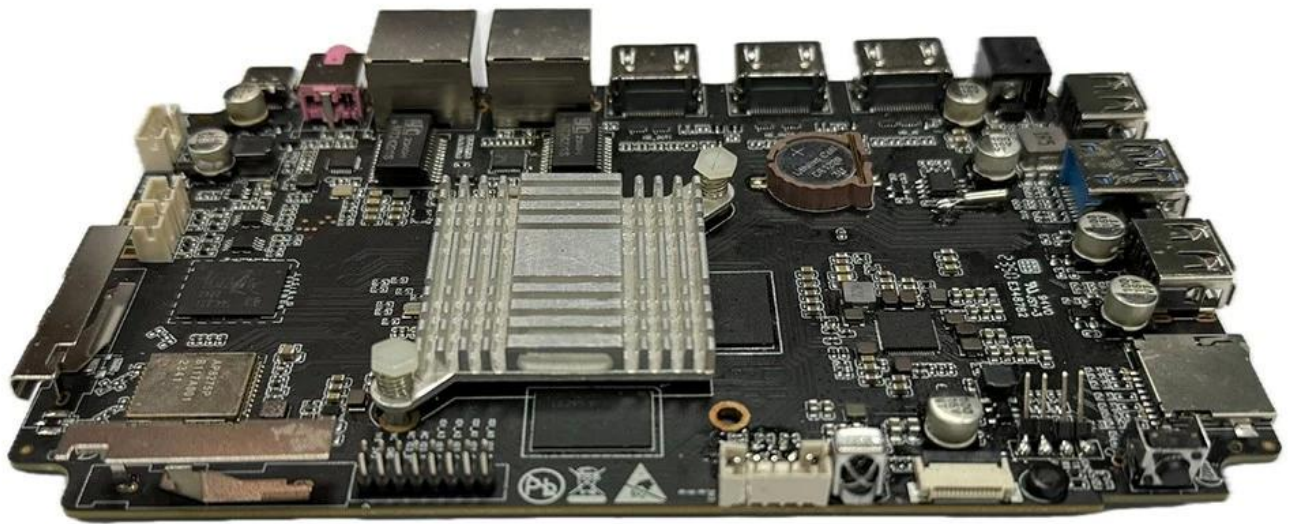

# ██ RK3588 ██ Android ███

**Rockchip**  
**RK3588**  
A high performance, low power AIoT processor

The graphic features a dark blue background with glowing circuit traces. On the right, a stylized chip is depicted with the Rockchip logo and 'RK3588' text. The Rockchip logo is a blue square with a yellow diagonal line. The text 'Rockchip' is in a small, white, sans-serif font above the chip, and 'RK3588' is in a larger, white, sans-serif font on the chip itself.

## Typical Application Diagram – AIoT