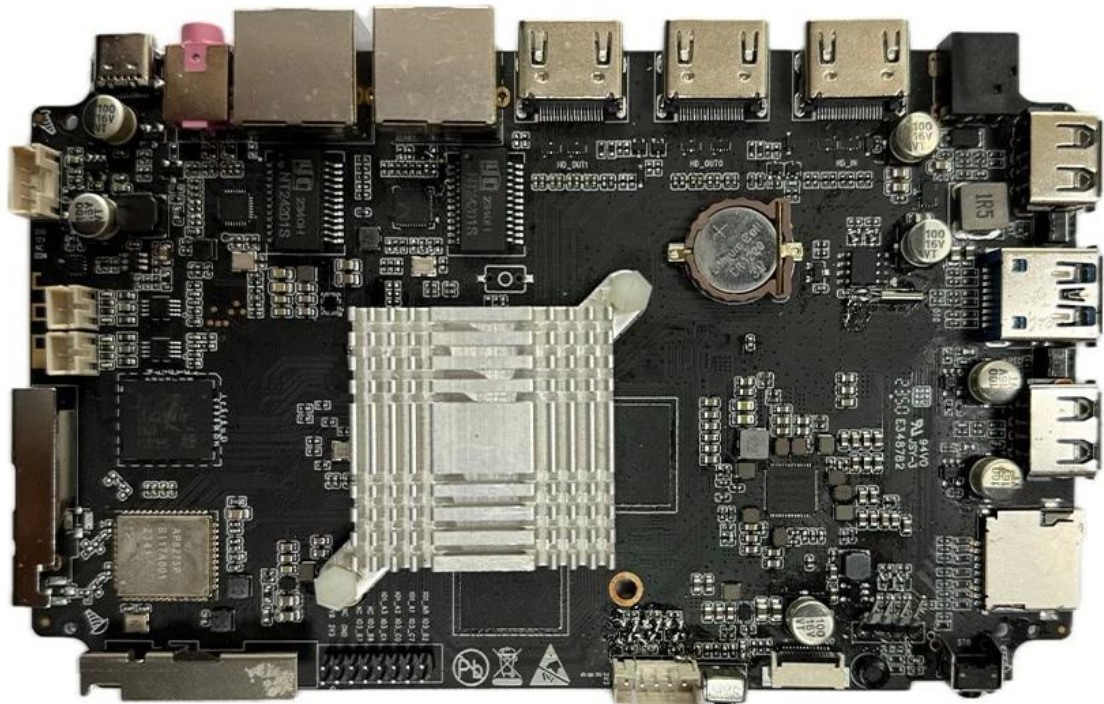

# ██ RK3588 ██ Android ███

**Rockchip**  
**RK3588**  
A high performance, low power AIoT processor

The graphic features a dark blue background with glowing circuit traces. On the right, a stylized chip is depicted with the Rockchip logo and 'RK3588' text. The Rockchip logo is a blue square with a yellow diagonal line. The text 'Rockchip' is in a small, white, sans-serif font above the chip, and 'RK3588' is in a larger, white, sans-serif font on the chip itself.

## Typical Application Diagram – AIoT