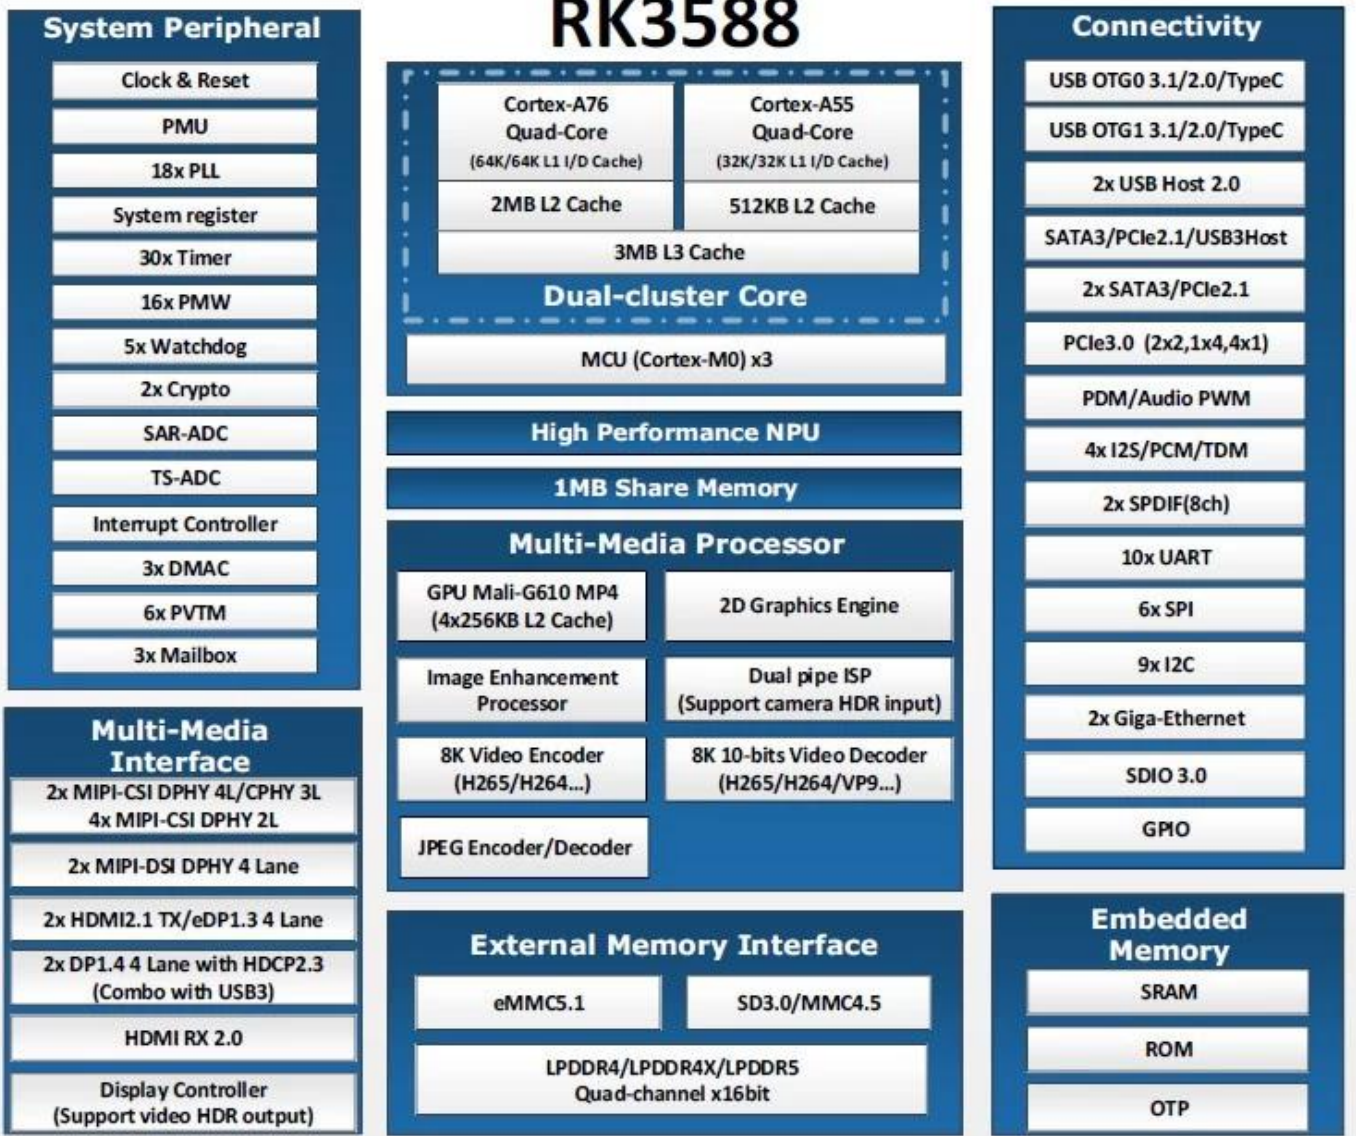

# ██ RK3588 ██ Android ███

**Rockchip**  
**RK3588**  
A high performance, low power AIoT processor

The graphic features a dark blue background with glowing circuit traces. On the right, a stylized chip is depicted with the Rockchip logo and 'RK3588' text. The Rockchip logo is a blue square with a yellow diagonal line. The text 'Rockchip' is in a small, white, sans-serif font above the chip, and 'RK3588' is in a larger, white, sans-serif font on the chip itself.

## Typical Application Diagram – AIoT