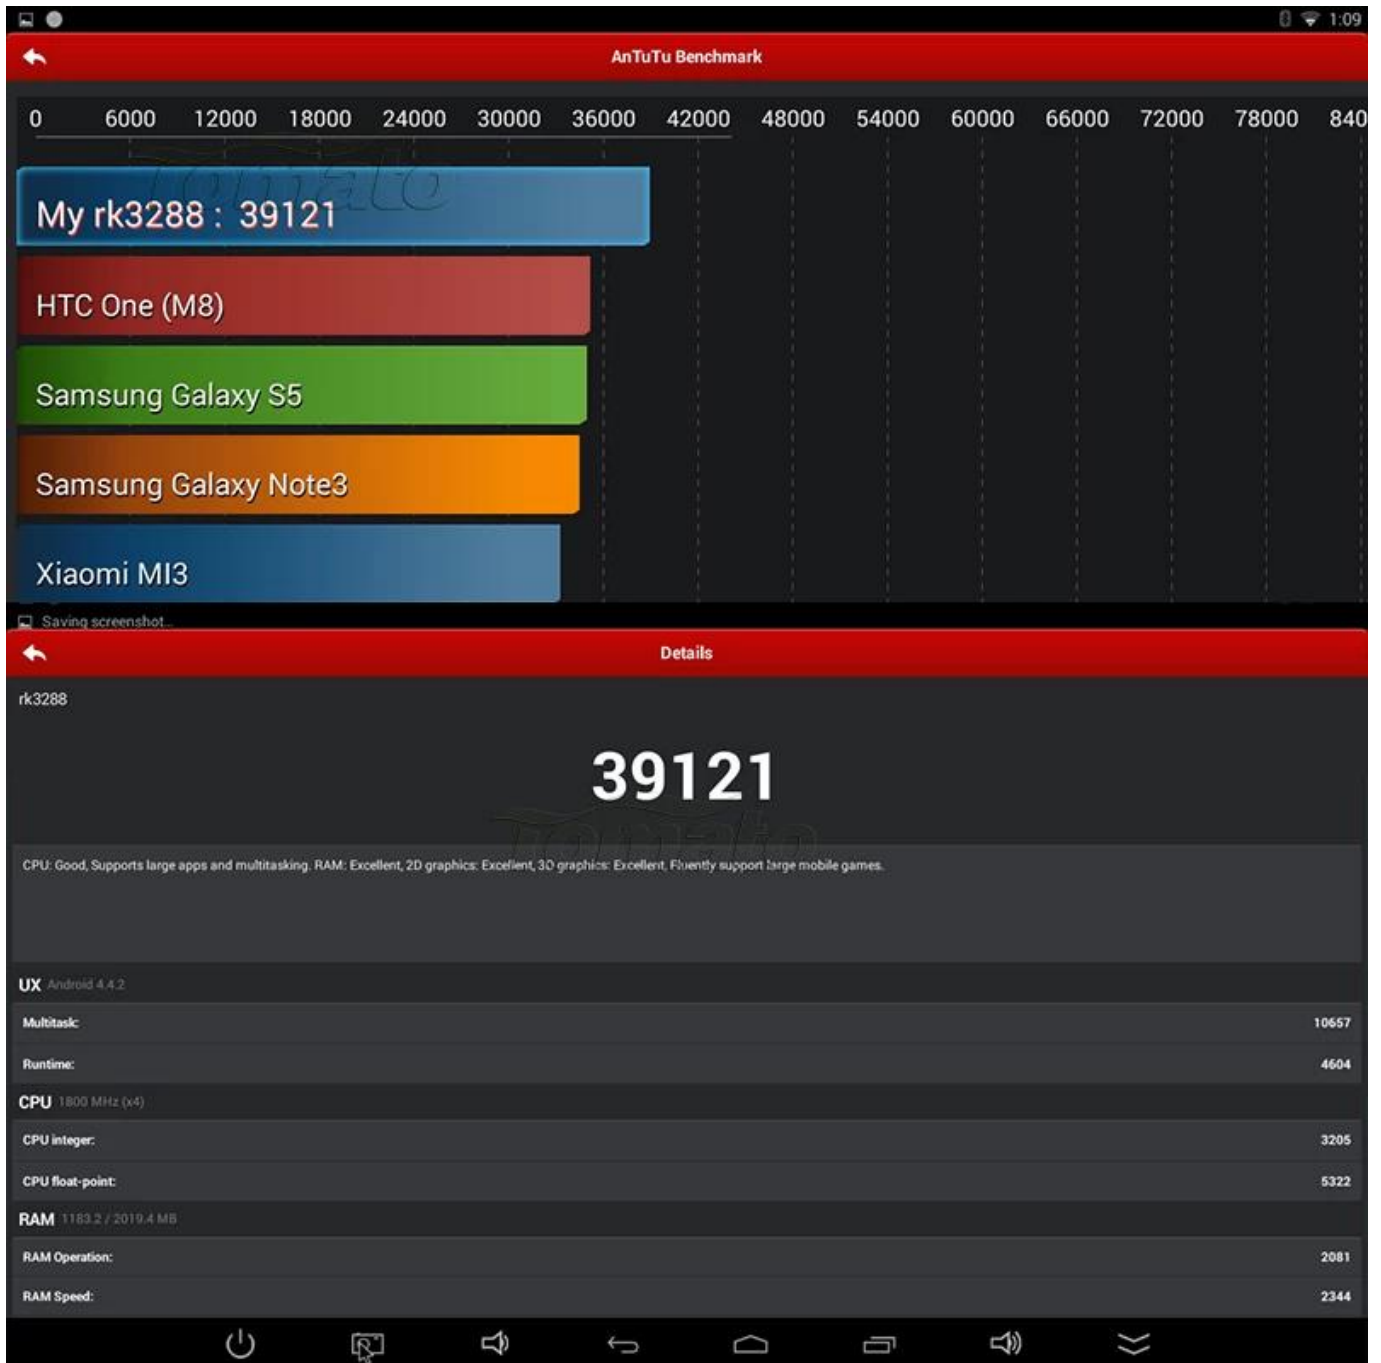

Navigation bar with icons: Power, Home, Recent Apps, Back, Home, Recent Apps, Volume, and Power.

Google

APPS WIDGETS SHOP

ApkInstaller	Apps	Browser	Calculator	Calendar	Clock	Downloads	eHomeMediaC
Email	File Explorer	Gallery	Gmail	Google	Google Settings	Maps	Music
People	Play Store	Quickoffice	RKGameContr	Search	Settings	Video	Voice Search
WifiDisplay	XBMC						

Navigation bar with icons: Power, Home, Recent Apps, Back, Home, Recent Apps, Volume, and Power.

Language & input

PERSONAL

- Location
- Security
- Language & input**
- Backup & reset

ACCOUNTS

- Add account

SYSTEM

- Date & time
- Accessibility
- Printing
- Developer options

Security

- Language & input**
- Backup & reset

ACCOUNTS

- Add account

SYSTEM

- Date & time
- Accessibility
- Printing
- Developer options
- About device

AnTuTu Benchmark

Test Ranking Device Info

Amazing

39121 ^{A+}

Test Again Details

My Device

rockchip rk3288

Performance