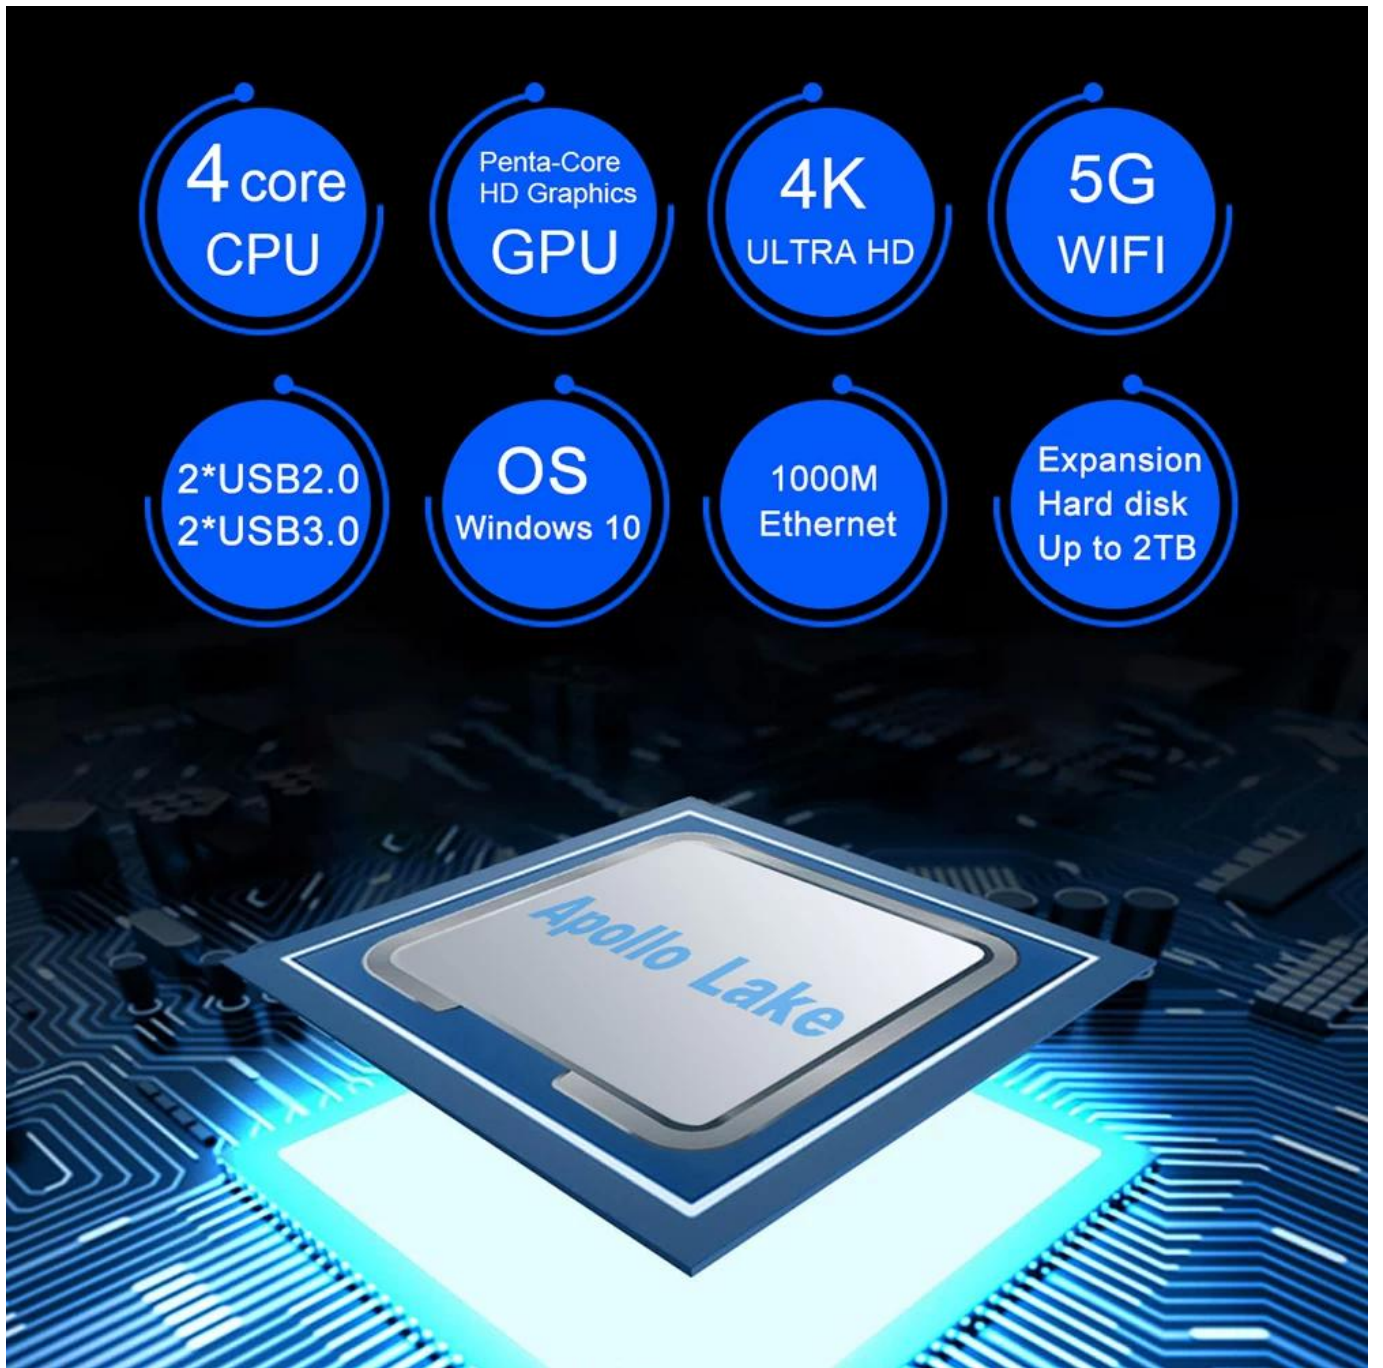

4 core
CPU

Penta-Core
HD Graphics
GPU

4K
ULTRA HD

5G
WIFI

2*USB2.0
2*USB3.0

OS
Windows 10

1000M
Ethernet

Expansion
Hard disk
Up to 2TB