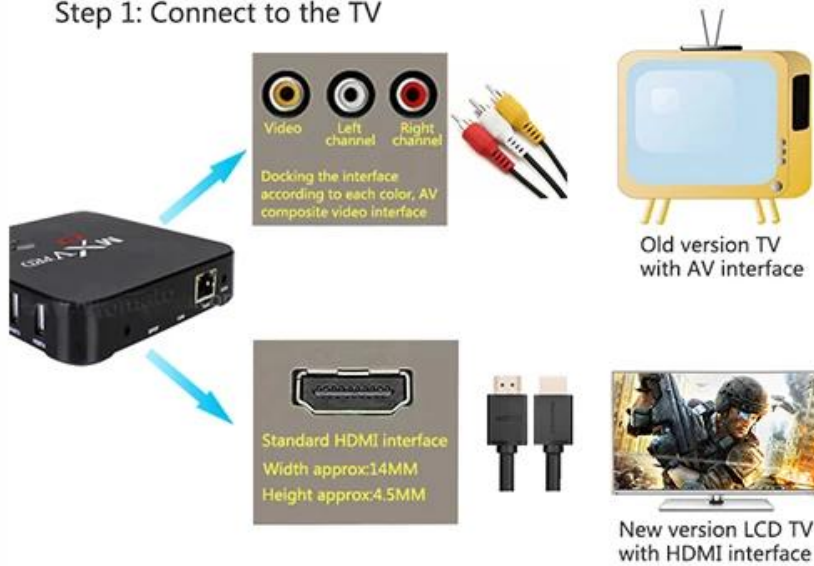

Only two steps, Easy operation

Step 1: Connect to the TV