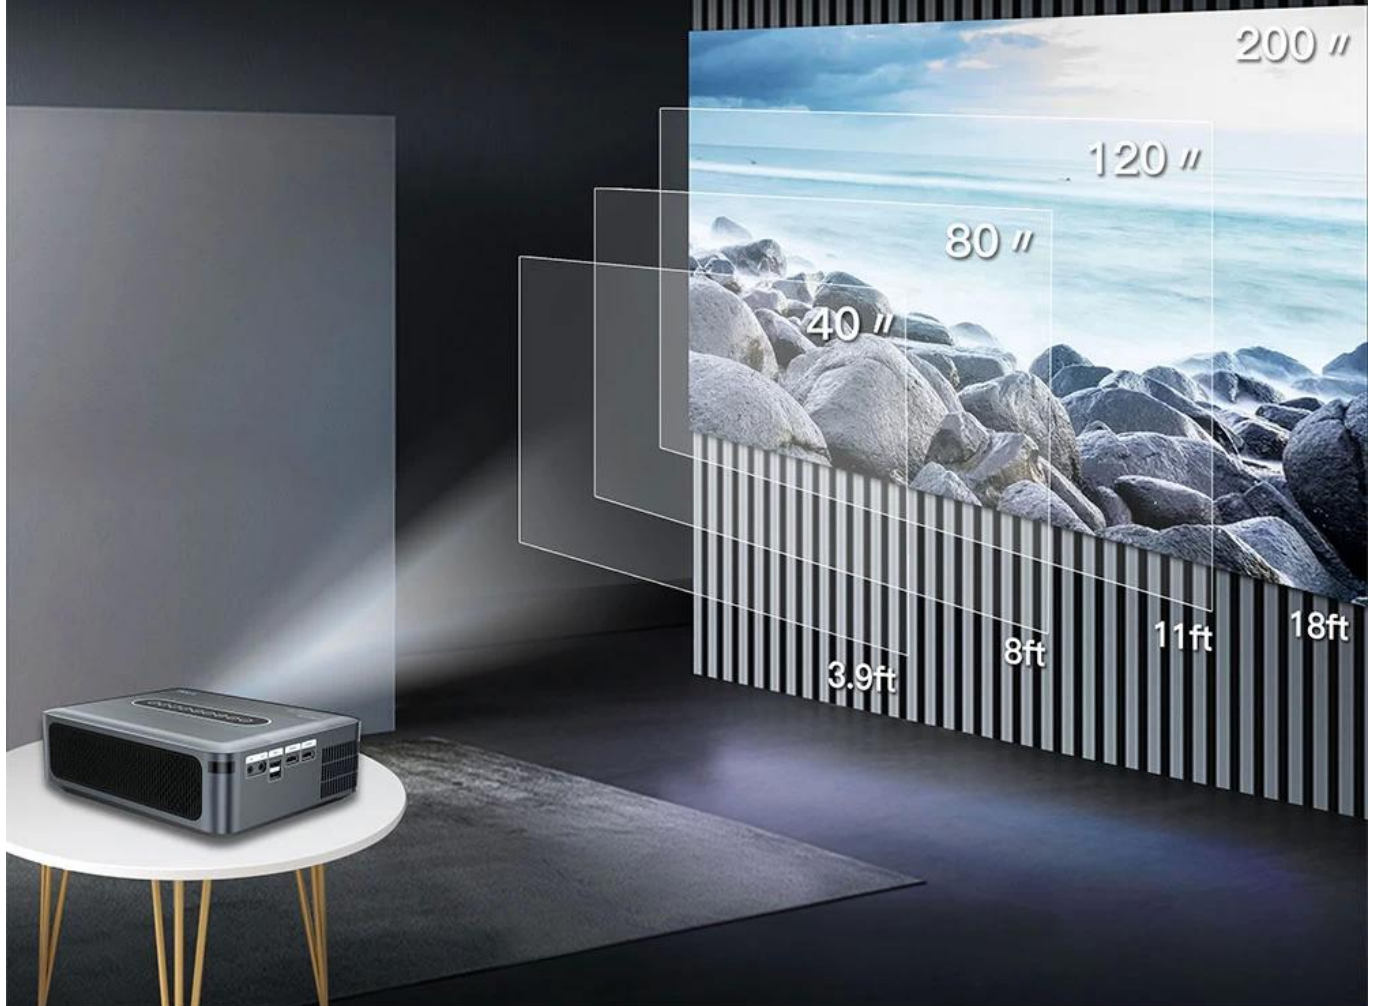

Large projection screen can be projected at close range

In 8ft distance it can project 80 inch 1080P HD large screen. Make your living room like a private home theater!