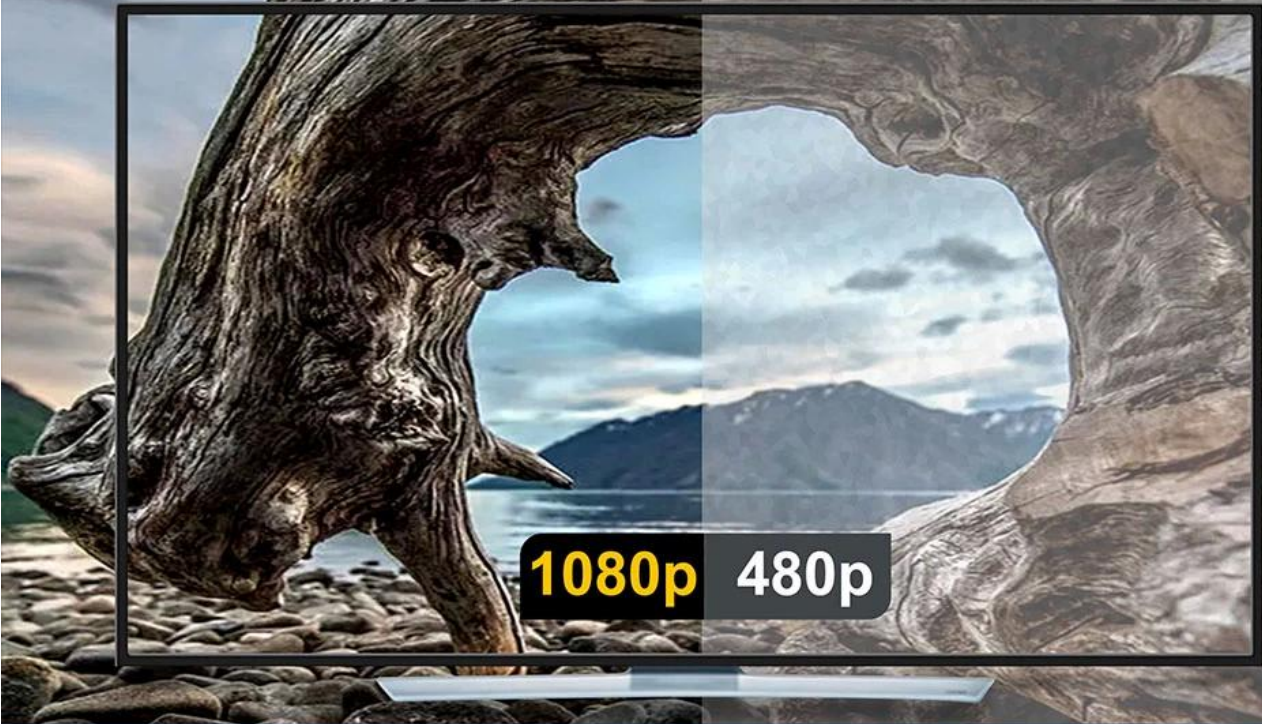

# Ultra HD 8K Decoding Projection

1080P | Four-point correction | AI intelligence | Wireless projection

# Real 1080p Resolution