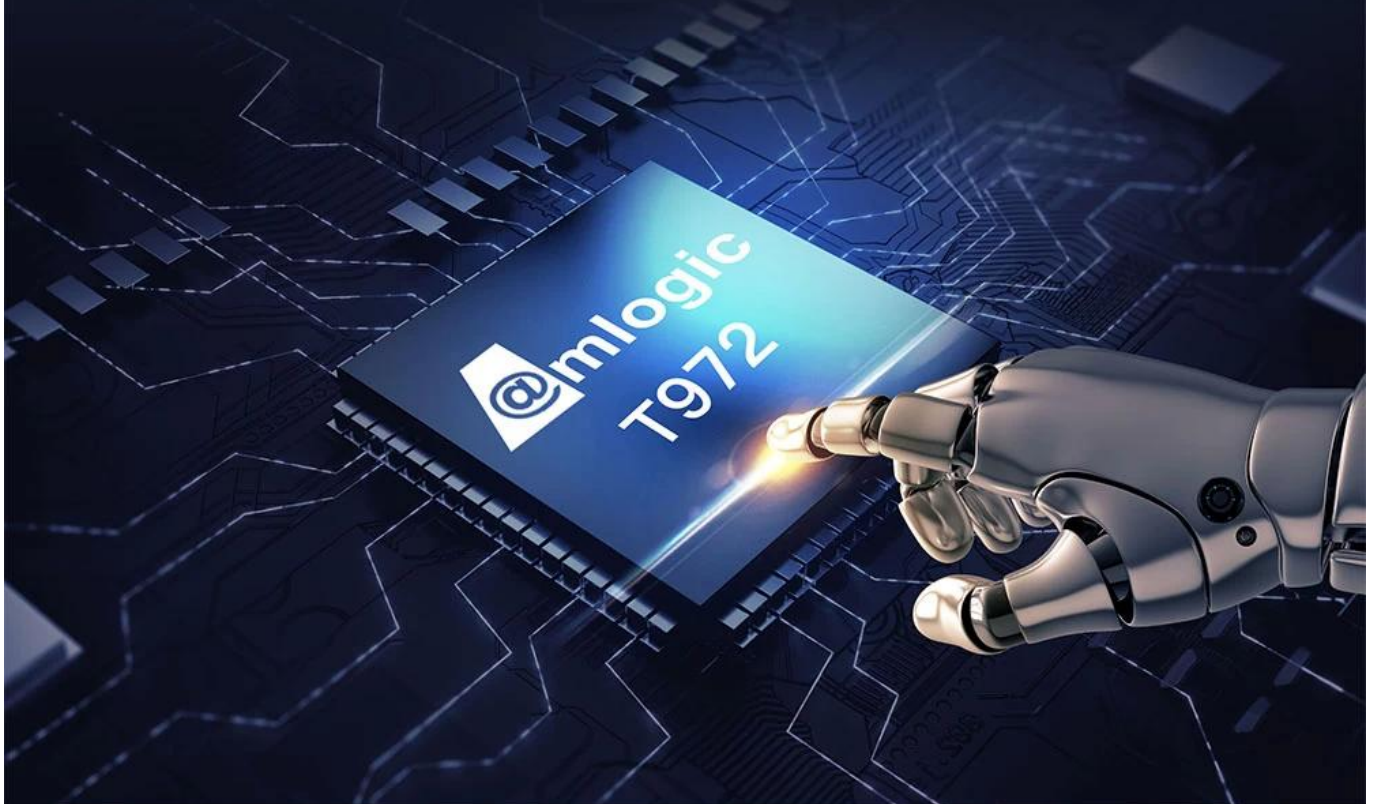

# Amlogic T972 Quad Core A55 Super Powerful CPU

8K  
Decoding

Android  
9.0

Anti-  
Aliasing

Image  
enhancement

Sharpening  
treatment

Image  
denoising