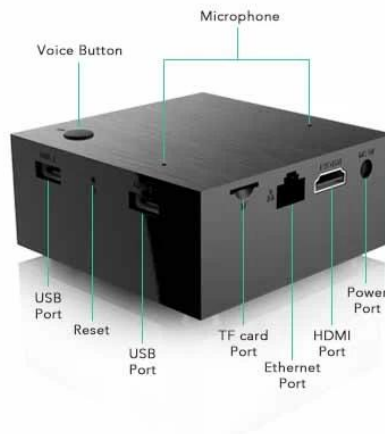

How to get started

1 Connect the box and TV via HDMI cable

2 Plug on the power adaptor to turn on the box

3 Follow the Setup Wizard to set up your box

What's in the box

OTT Amlogic S905W AndroidTV