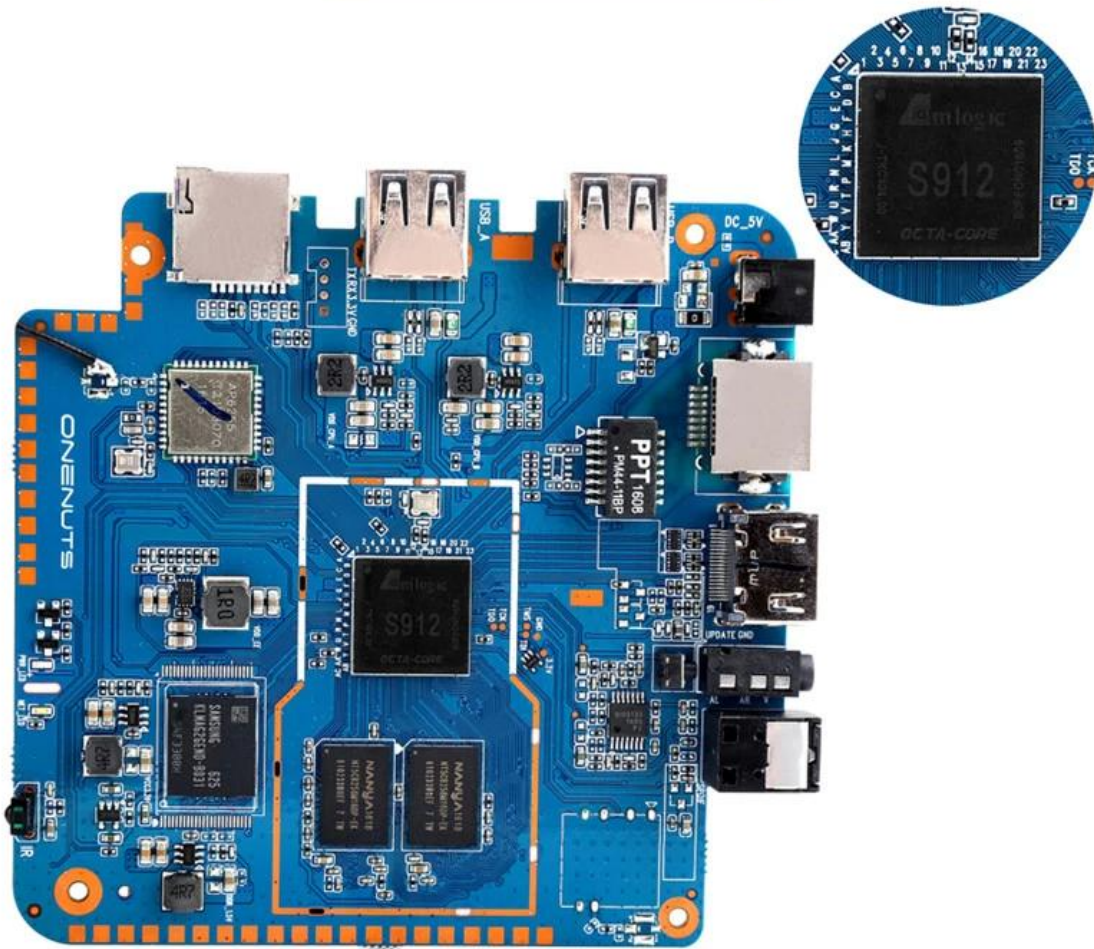

With Bluetooth headphone, enjoy your happy private world.

Young Look

Model No.	ONENUTS Nut 1
CPU	Amlogic S912 octa-core ARM Cortex A53 processor @ up to 2.0GHz
GPU	ARM Mail-T820MP3 GPU up to 750MHz(DVFS)
ROM	2GB DDR3
Internal Storage	16GB eMMC flash and SD slot up to 32GB
Video Docoder	VP9-10/H.265 up to 4Kx2K@60fps
HDMI	HDMI 2.0a up to 4K @ 60Hz with CEC and HDR support, and AV port

OTA Update

Support background auto upgrade and offer you the newest experience.

Product structure

What is in the box?

Portable & Environmental EVA Bag

Motherboard Show

OTT

1.