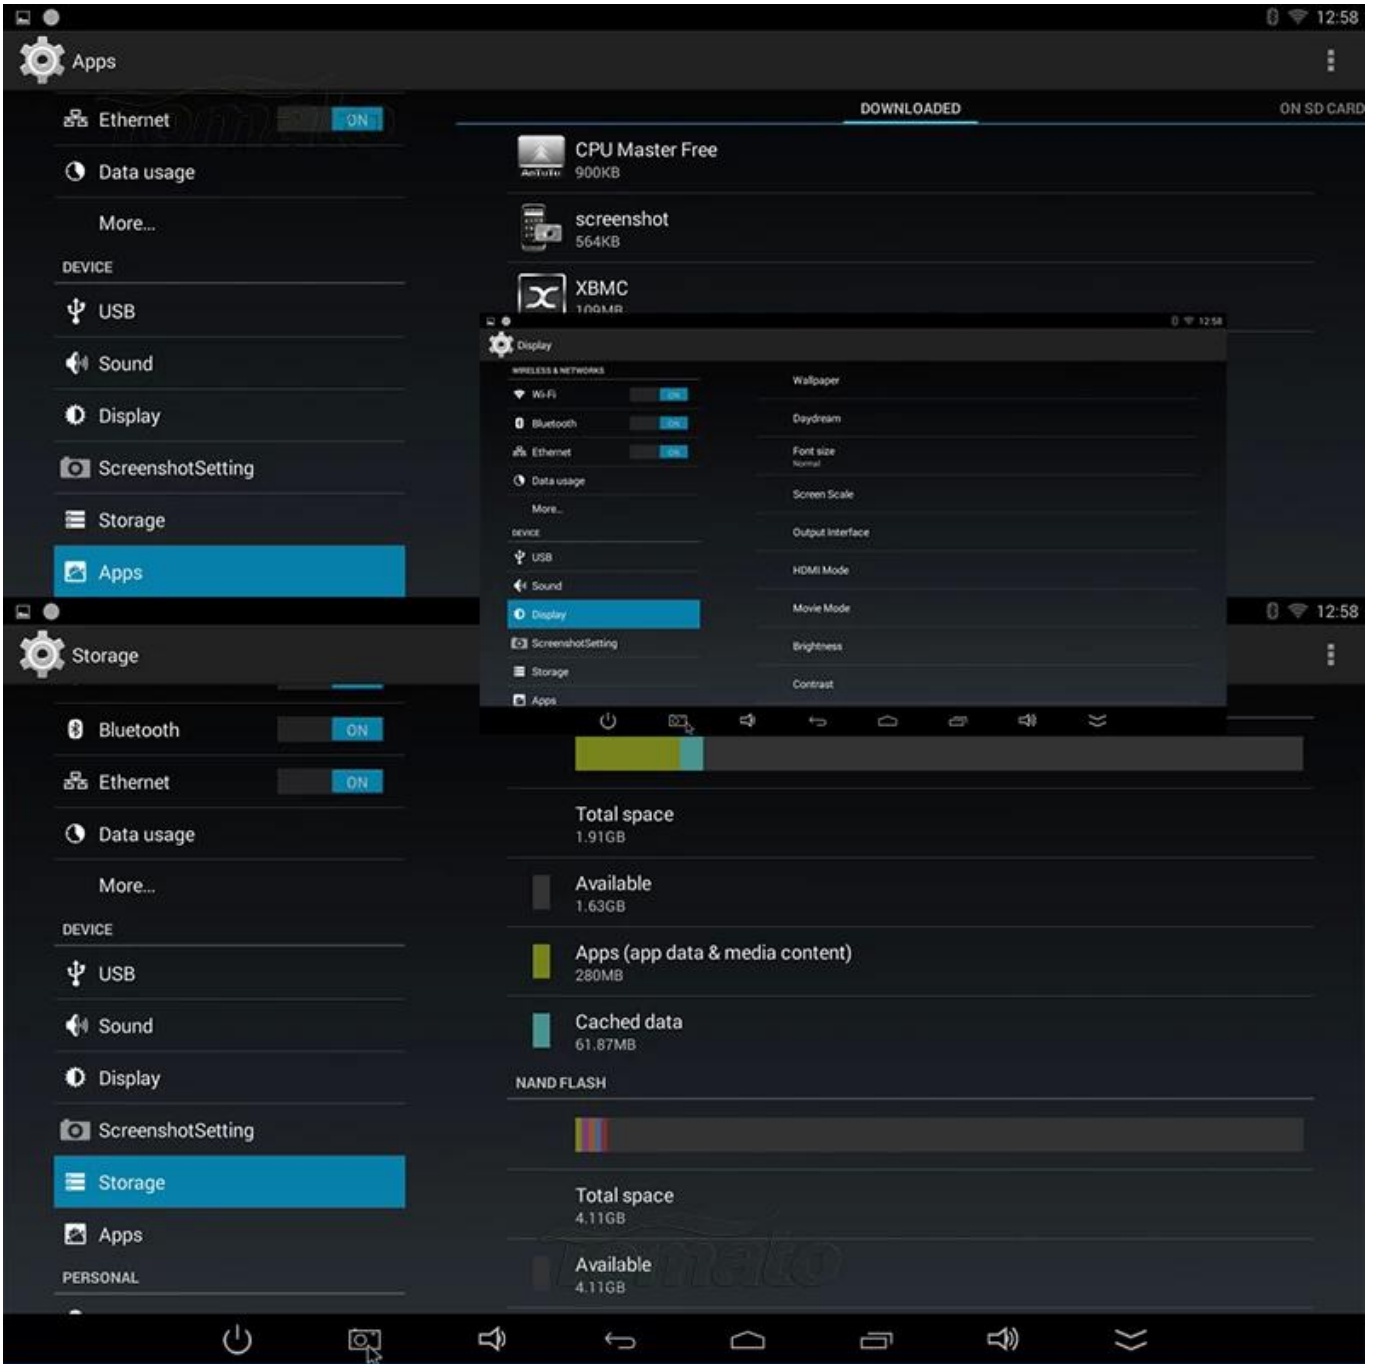

Settings

Video

Voice Search

WifiDisplay

XBMC

Language & input

PERSONAL

- Location
- Security
- Language & input**
- Backup & reset