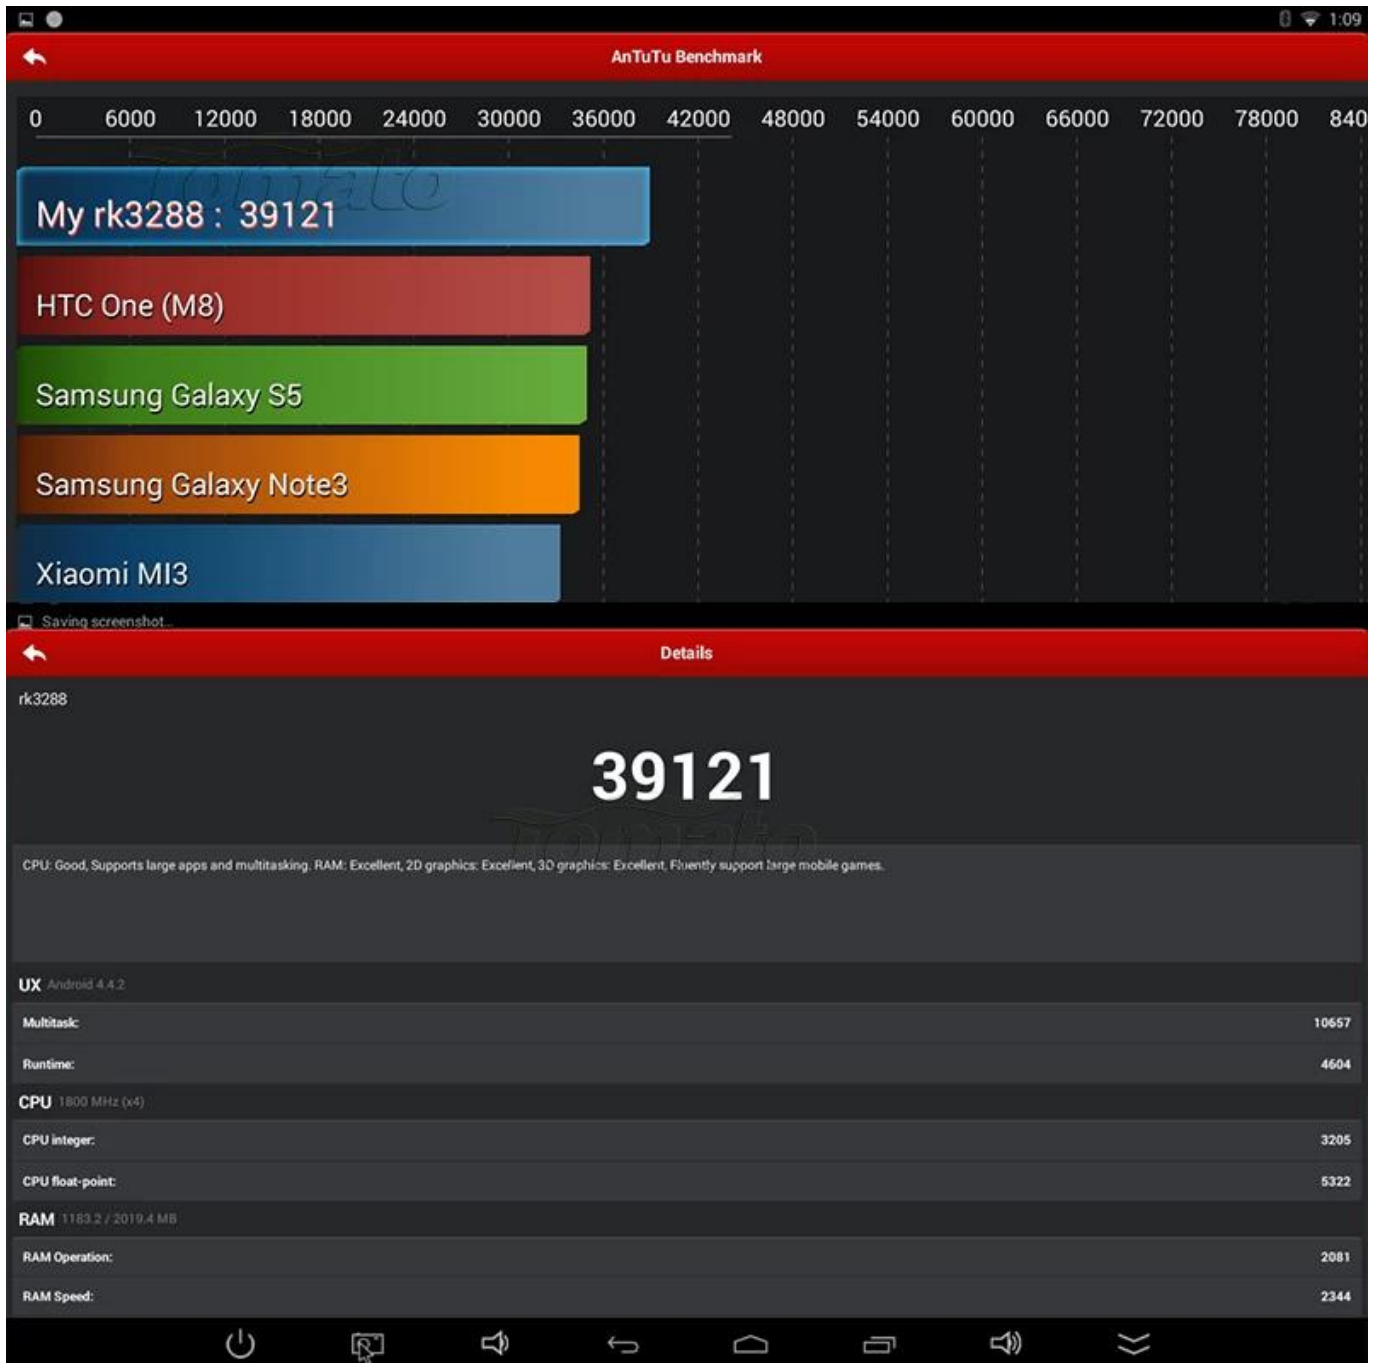

RKGameContr

Search

Settings

Video

Voice Search

WifiDisplay

XBMC

Language & input

PERSONAL

- Location
- Security
- Language & input**
- Backup & reset

ACCOUNTS

- Add account

SYSTEM

- Date & time
- Accessibility
- Printing
- Developer options

Security

- Language & input**
- Backup & reset

AnTuTu Benchmark

Test Ranking Device Info

Amazing

39121 ^{A+}

Test Again Details

My Device

rockchip rk3288

Performance

Details

UX Android 4.4.2

Multitask:	10657
Runtime:	4604

CPU 1800 MHz (x4)

CPU integer:	3205
CPU float-point:	5322

RAM 1183.2 / 2019.4 MB

RAM Operation:	2081
RAM Speed:	2344

Junk Files (629KB) Clean