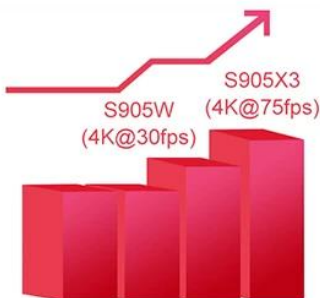

Amlogic S905X3 Quad Core

Faster, Smarter and More Powerful