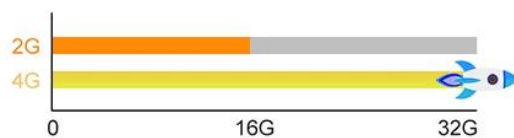

5G:250Mbps

Faster Transmission & Load Quickly

2.4+5G:400Mbps

Built-in T2TR, more efficient and stable

Android 9.0

application installation is more flexible

- More stable with applications
- Save 25% RAM in Spacet
- Faster & Safer responses

Download more apps

Amlogic S905X3 Quad Core

Faster, Smarter and More Powerful

| | | |
|-------------|--------------|-------------------------------|
| 4GB DDR3 | 32GB eMMC | Ultra-fast running speed |
| | | Professional image processing |

8K & 3D

The perfect combination of 8K and 3D, bring you a 3D visual experience
Feel the shock of the 3D cinema at home

H.265 Makes 8K within Reach

Advanced H.265 Makes HD video Smoother

H.265 Decoding

Less bandwidth / clearer image

Not decoded

Loading slowly / blurred image

2.4G5G MIMO WiFi 1000M LAN 5.0

2.4G5G MIMO WiFi 2.4GHz 5GHz

WiFi 1000M LAN

5.0

Netflix Hulu YouTube

2.4G5G MIMO WiFi 1000M LAN 5.0