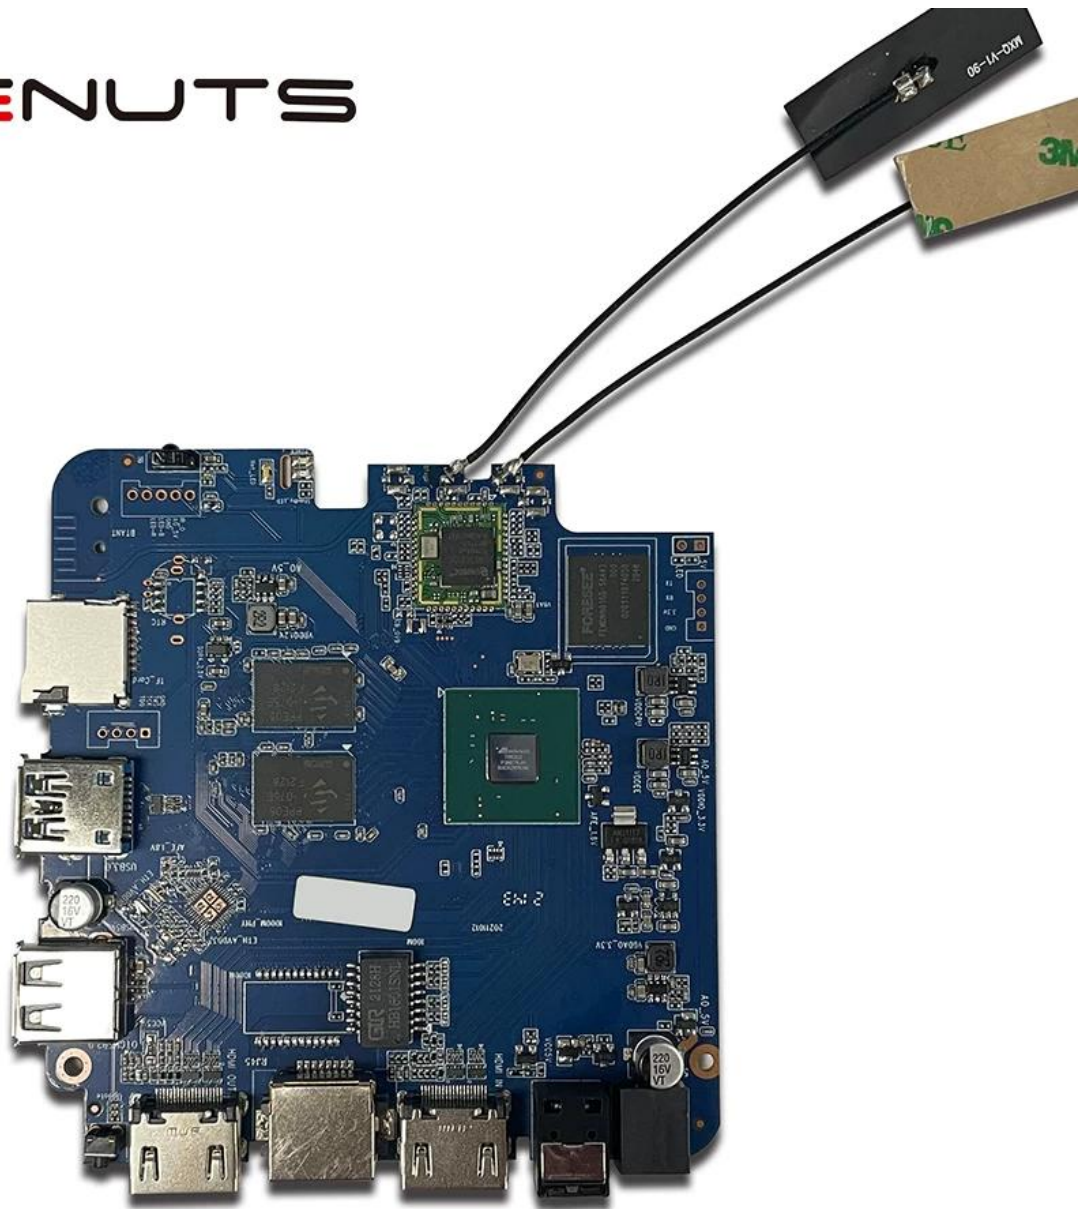

Android HDMI Android

Android	Amlogic T962E Android
Processor	Amlogic T962E2 ARM Cortex-A55 2.0GHz
GPU	ARM Mali-G31 MP2 GPU
RAM	DDR4 2GB/4GB
Storage	16G/32GB eMMC
OS	Android 8.1/9.0/ATV
Network	WiFi IEEE 802.11ac/a/b/g/n(UWE5621DS) 2.4G/5G MIMO(2T2R) 100M/1000Mbps
Audio	5.0
Video	AV1 4Kx2K@75fps VP9/H.265 8Kx4K@24fps VP9/H.265/AVS2 4Kx2K@60fps H.264 4Kx2K @30fps AVS/VC-1/MPEG-4 1080P @60fps H.264 1080P @30fps MPEG1/2/4 H.265/HEVC AVS2 AVC/VC-1 RM/RMVB Xvid/DivX3/4/5/6 RealVideo8/9/10 Avi/Rm/Rmvp/Ts/Vob/Mkv/Mov/ISO/wmv/asf/flv/dat/mpg/mpeg MP3/WMA/AAC/WAV/OGG/DDP/TrueHD/HD/FLAC/APE
Display	HDR 10/10 Widevine Verimatrix/Playready
Ports	HDMI 1*HDMI 1*HDMI HDMI 2.1
USB	1* USB 1* USB 2.0 1*USB3.0, USB USB
Network	1* RJ45
Storage	1*TF
Power	5V/2A AC100-240V 50/60Hz RTC USB
Formats	JPEG BMP GIF PNG TIF
Apps	Miracast DLNA Skype Netflix Twitter Picasa Youtube Flicker Facebook
Streaming	Netflix Hulu Flixster Youtube
Storage	HDD U TF
Connectivity	USB BT 2.4GHz USB 2.4GHz

@mlogic

A-T18B043.07

T962E2

BONMON005

ONENUTS

 <p>Multi-core 32/64-bit CPU and 3D GPU with high performance</p>	 <p>Powerful multimedia processing capability, supporting all mainstream video decoding including 8K/4K 10-bit AV1/H.265/VP9/AVS2</p>	 <p>Supports all mainstream HDR standard including Dolby Vision, HDR10 and HLG</p>	 <p>Unique Trulife picture quality enhancement engine, offering theater-like visual effect</p>	 <p>Complete production-ready security solution, supporting secure boot, secure OS and mainstream DRMs</p>
 <p>Ultra-high performance and ultra-low power consumption</p>	 <p>Ultra-high SoC integration and rich peripheral interfaces</p>	 <p>Complete IP license, including Dolby, DTS, etc.</p>	 <p>Supports screen projection technology like DLNA, Miracast etc.</p>	 <p>Provides mature turn-key solution for both split and AIO smart TV</p>