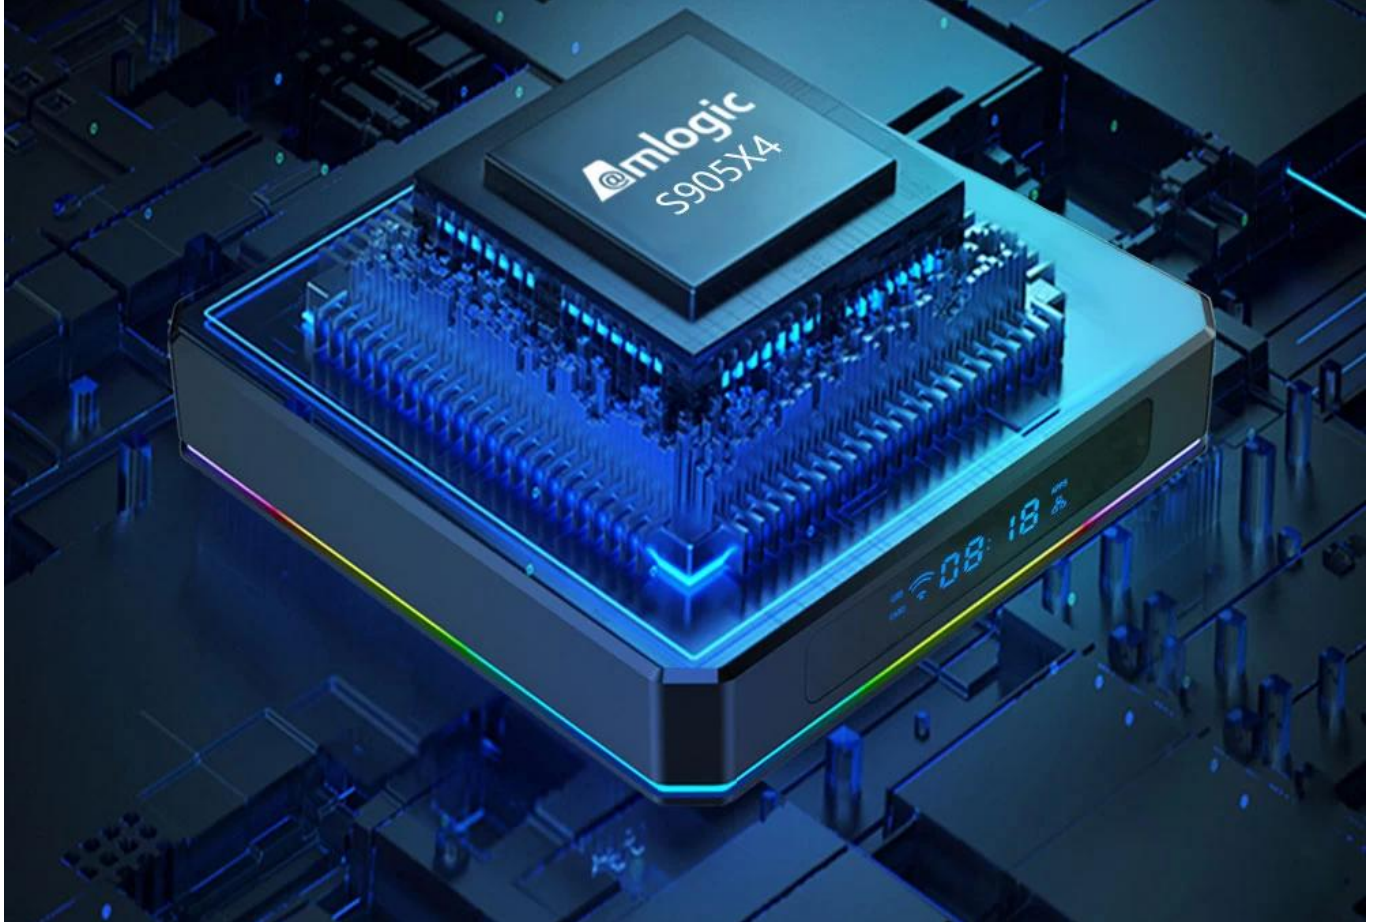

The S905X4 chipset is an advanced application processor with AV1 video codec, secured 4K video codec engine and HDR image processing functions.

Android 11

Application installation is more flexible

WiFi 2.4G&5G&802.11ac