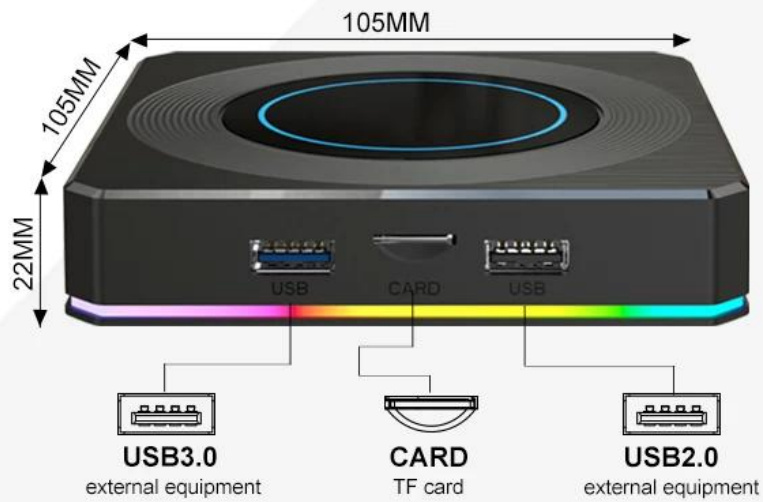

Various interfaces such as HDMI, LAN, USB, etc. which bring you a smart and colorful enjoyment.

Package Contents

Power Supply*1

HD data cable*1

User Manual*1

Remote Control*1

Android 11 Amlogic S905X4