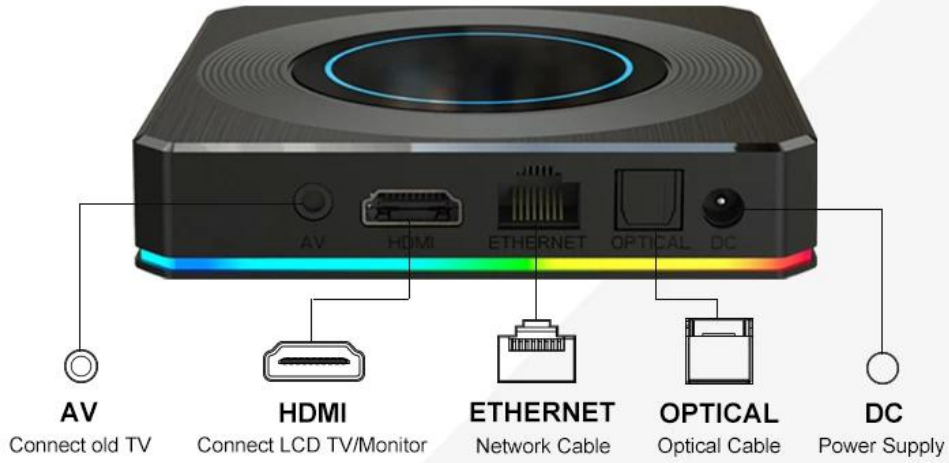

Various interfaces such as HDMI, LAN, USB, etc. which bring you a smart and colorful enjoyment.

Package Contents

Power Supply*1

HD data cable*1

User Manual*1

Remote Control*1

Android 11 Amlogic S905X4