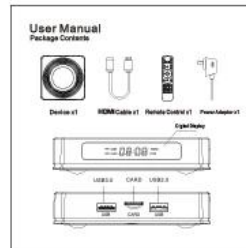

Various interfaces such as HDMI, LAN, USB, etc. which bring you a smart and colorful enjoyment.

Package Contents

Power Supply*1

HD data cable*1

User Manual*1

Remote Control*1

Android 11 Amlogic S905X4