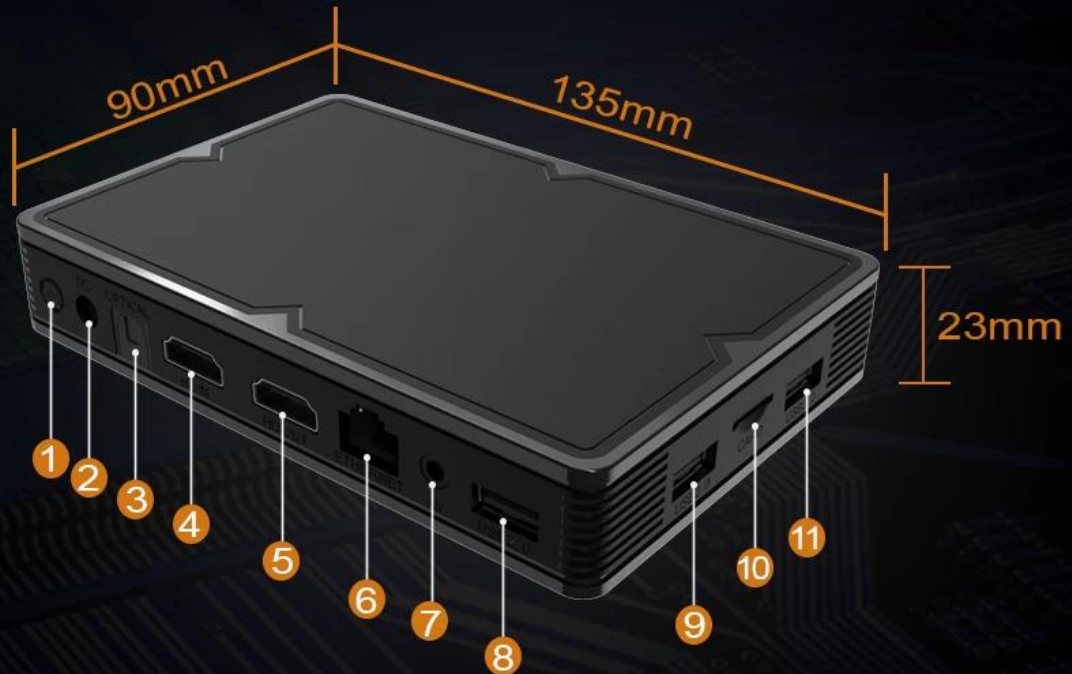

Many ports Major possibilities

packs a lot of connectivity into a small space
easily connect to your hdtv

1 . POWER SWITCH

2 . DC 5V

3 . OPTICAL

4 . HDMI IN

5 . HDMI OUT

6 . ETHERNET

T720

6K*4K
@30fps

Ultra HD

New upgrade system

In-depth development from the native architecture system performance is significantly improved than the previous generation, to create a smarter operating system that understands you better.