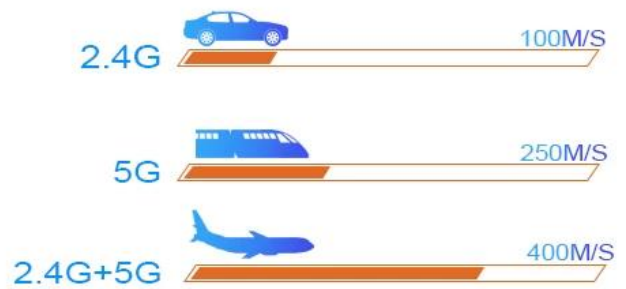

Android 9.0

6K video decoder

64-bit quad-core ARM
Cortex A53 CPU Support
multi-video decoder up to
6Kx4K@30fps

New upgraded built-in WiFi

WiFi IEEE 802.11 a/b/g/n/ac
Support dual-band wifi

MIMO Wi-Fi

Dual frequency WiFi

HDR dynamic range

New quality optimization engine
technology, experience a different visual feast

SDR

HDR

Extreme 6k enjoyment

Real-time image decoding- Maximum resolution up to 5760×3240

4K << >> 6K

Android 10.0 6.0 16GB 3GB 4K 60FPS