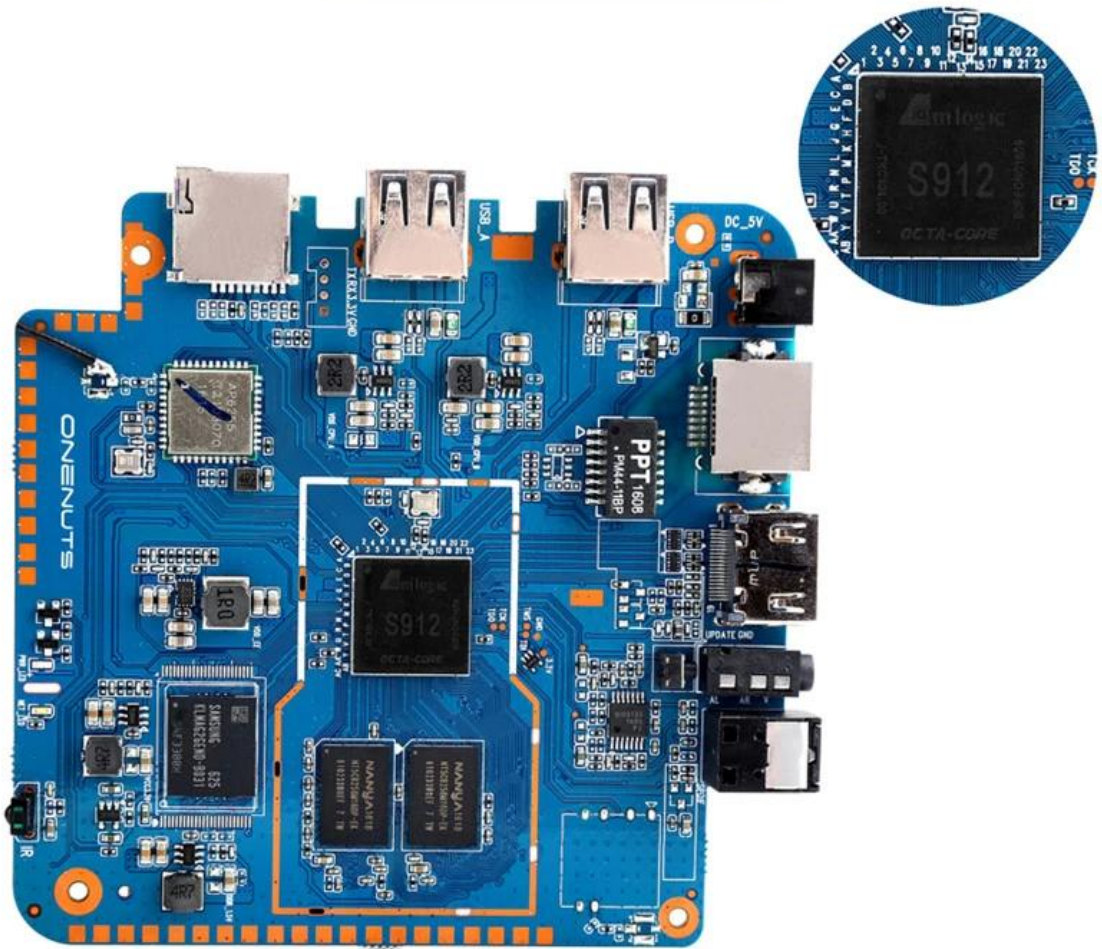

With Bluetooth headphone, enjoy your happy private world.

Young Look

Model No.	ONENUTS Nut 1
CPU	Amlogic S912 octa-core ARM Cortex A53 processor @ up to 2.0GHz
GPU	ARM Mail-T820MP3 GPU up to 750MHz(DVFS)
ROM	2GB DDR3
Internal Storage	16GB eMMC flash and SD slot up to 32GB
Video Docoder	VP9-10/H.265 up to 4Kx2K@60fps
HDMI	HDMI 2.0a up to 4K @ 60Hz with CEC and HDR support, and AV port

OTA Update

Support background auto upgrade and offer you the newest experience.

Product structure

What is in the box?

Portable & Environmental EVA Bag

Motherboard Show

Android OS, HDMI, UDP, Android