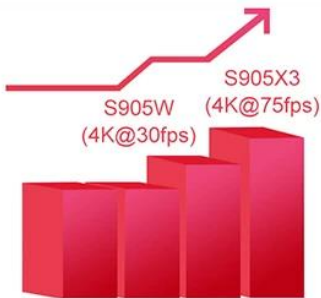

Download more apps

Amlogic S905X3 Quad Core

Faster, Smarter and More Powerful

4GB DDR3	32GB eMMC	Ultra-fast running speed
		Professional image processing

8K & 3D

The perfect combination of 8K and 3D, bring you a 3D visual experience
Feel the shock of the 3D cinema at home