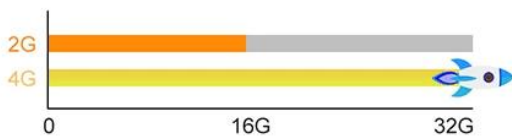

5G:250Mbps

Faster Transmission & Load Quickly

2.4+5G:400Mbps

Built-in T2TR, more efficient and stable

Android 9.0

application installation is more flexible

- More stable with applications
- Save 25% RAM in Spacet
- Faster & Safer responses

Download more apps

Amlogic S905X3 Quad Core

Faster, Smarter and More Powerful

4GB DDR3	32GB eMMC	Ultra-fast running speed
		Professional image processing

8K & 3D

The perfect combination of 8K and 3D, bring you a 3D visual experience
Feel the shock of the 3D cinema at home