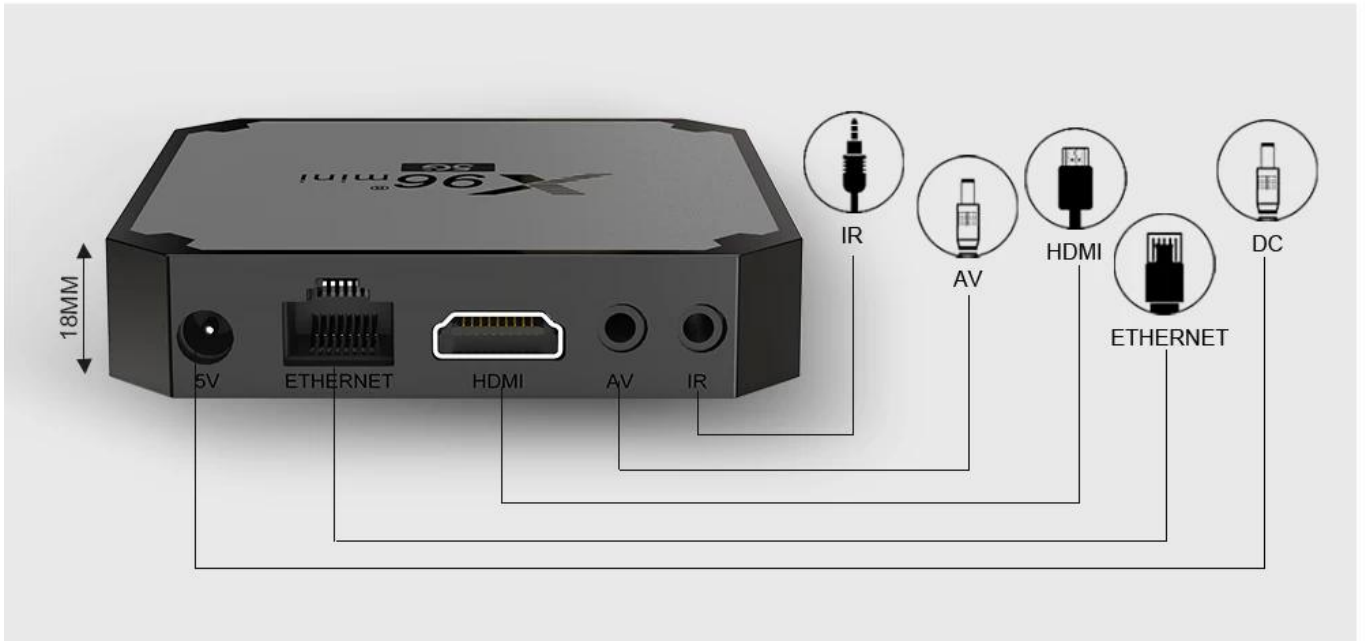

After HDR conversion

WiFi 2.4G&5G&802.11 ac

IEEE 802.11 a/b/g/n/ac compliant.

Support 20MHz,40MHz 80MHz bandwidth in 2.4GHz/5GHz band.Faster and more stable.

Package Contents

Power Adapter*1

HDMI Cable*1

Remote Control*1