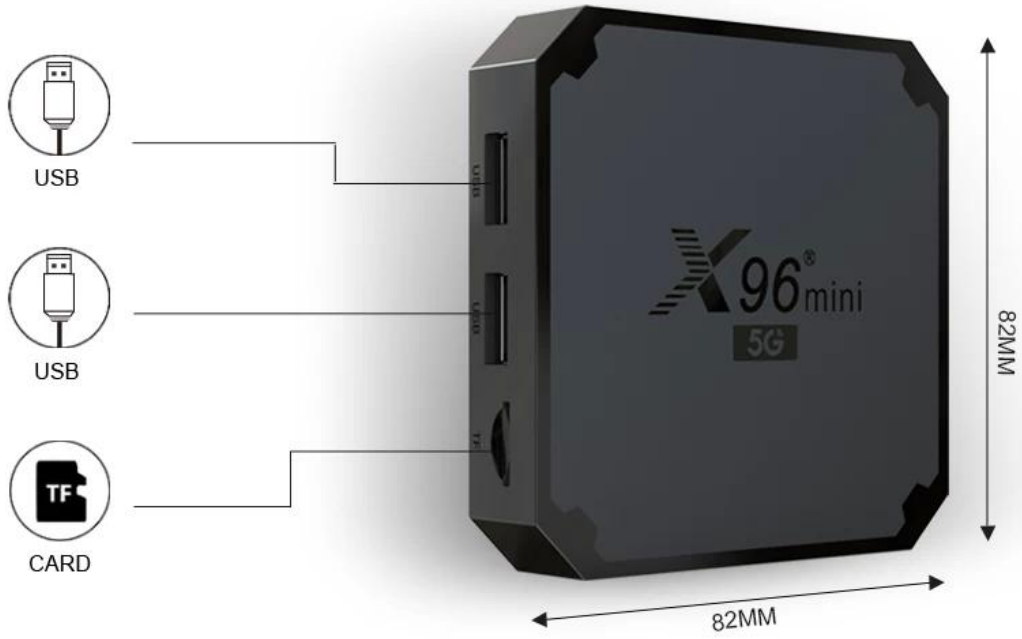

After HDR conversion

WiFi 2.4G&5G&802.11 ac

IEEE 802.11 a/b/g/n/ac compliant.

Support 20MHz,40MHz 80MHz bandwidth in 2.4GHz/5GHz band.Faster and more stable.

Package Contents

Power Adapter*1

HDMI Cable*1

Remote Control*1