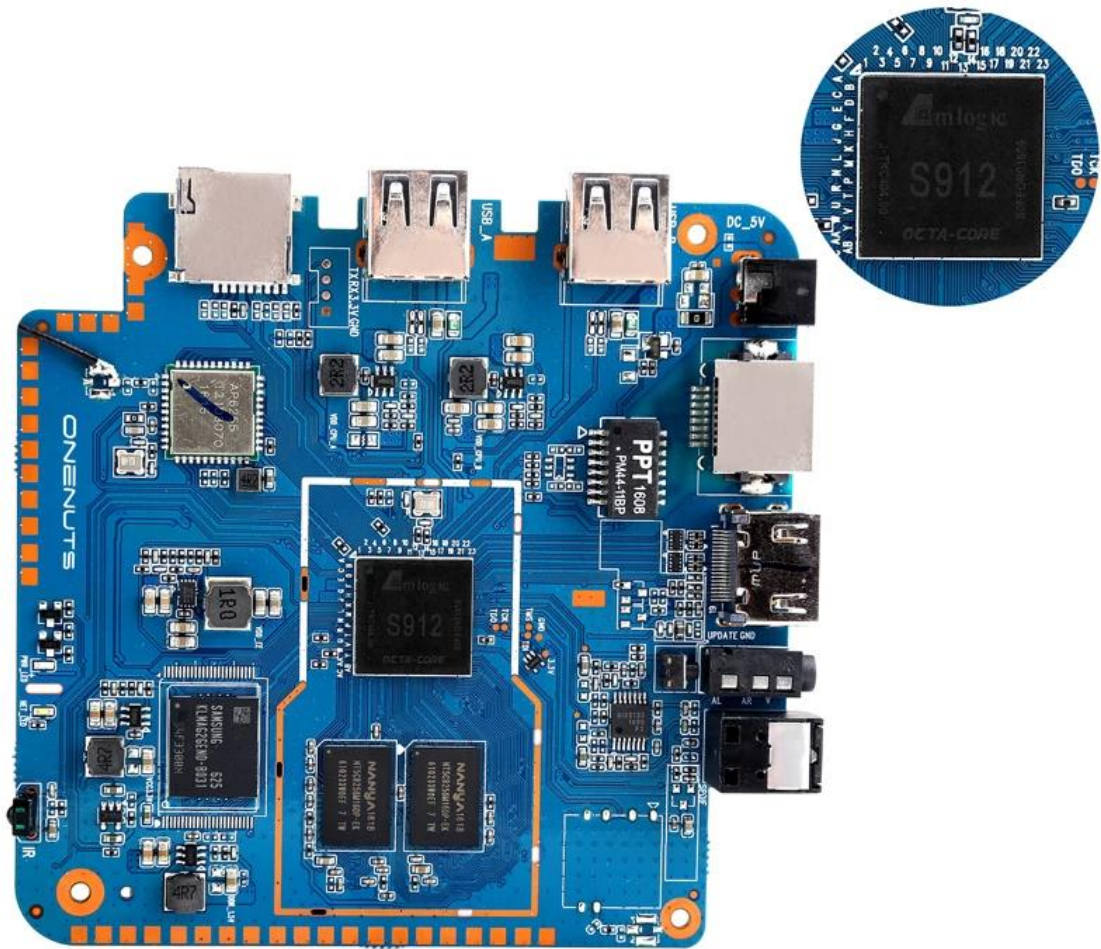

H.265

H.264

Young Look

Model No.	ONENUTS Nut 1
CPU	Amlogic S912 octa-core ARM Cortex A53 processor @ up to 2.0GHz
GPU	ARM Mail-T820MP3 GPU up to 750MHz(DVFS)
ROM	2GB DDR3
Internal Storage	16GB eMMC flash and SD slot up to 32GB
Video Docoder	VP9-10/H.265 up to 4Kx2K@60fps
HDMI	HDMI 2.0a up to 4K @ 60Hz with CEC and HDR support, and AV port

OTA Update

Support background auto upgrade and offer you the newest experience.

Product structure

What is in the box?

Portable & Environmental EVA Bag

Motherboard Show

Android

——