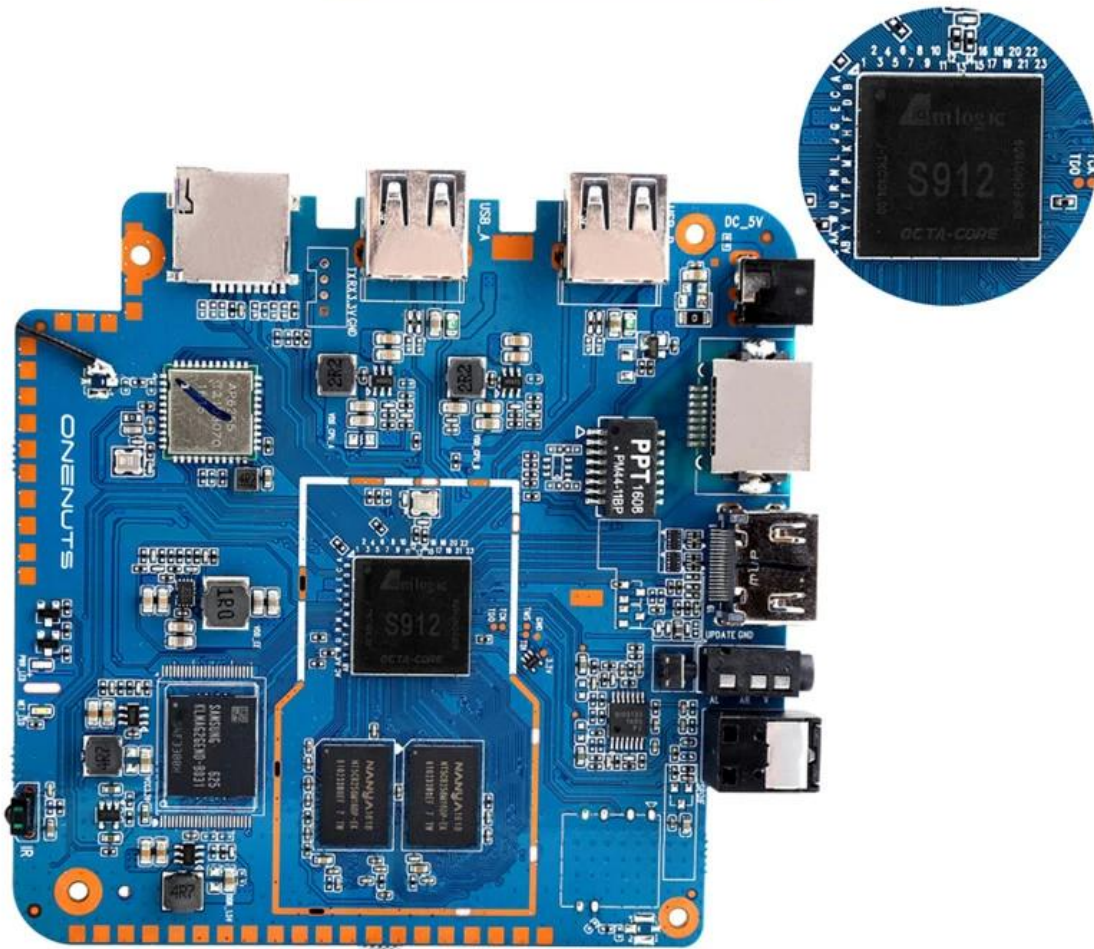

With Bluetooth headphone, enjoy your happy private world.

Young Look

| | |
|------------------|---|
| Model No. | ONENUTS Nut 1 |
| CPU | Amlogic S912 octa-core ARM Cortex A53 processor @ up to 2.0GHz |
| GPU | ARM Mail-T820MP3 GPU up to 750MHz(DVFS) |
| ROM | 2GB DDR3 |
| Internal Storage | 16GB eMMC flash and SD slot up to 32GB |
| Video Docoder | VP9-10/H.265 up to 4Kx2K@60fps |
| HDMI | HDMI 2.0a up to 4K @ 60Hz with CEC and HDR support, and AV port |

OTA Update

Support background auto upgrade and offer you the newest experience.

Product structure

What is in the box?

Portable & Environmental EVA Bag

Motherboard Show

Android Android

Google Play

Android

HDMI USB Wi-Fi

Android

Mini Android