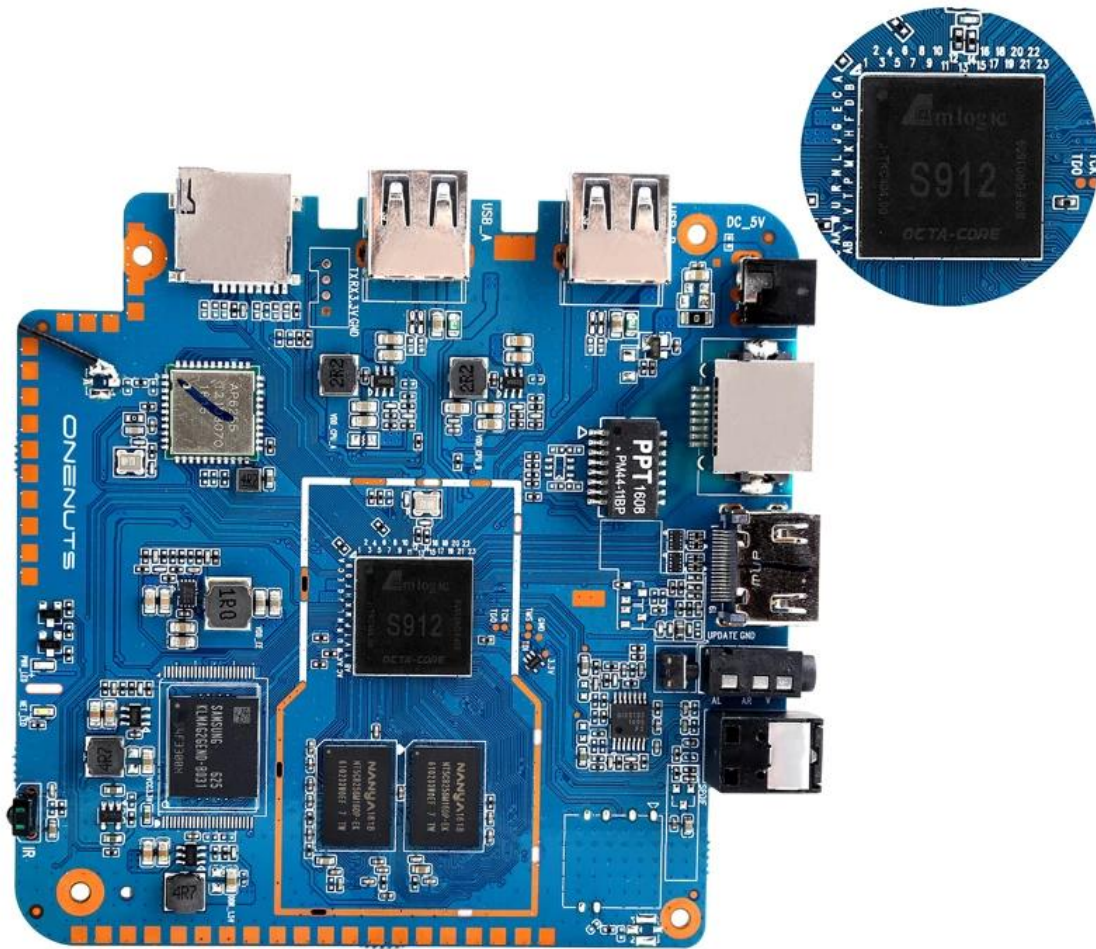

H.265

H.264

Young Look

Model No.	ONENUTS Nut 1
CPU	Amlogic S912 octa-core ARM Cortex A53 processor @ up to 2.0GHz
GPU	ARM Mail-T820MP3 GPU up to 750MHz(DVFS)
ROM	2GB DDR3
Internal Storage	16GB eMMC flash and SD slot up to 32GB
Video Docoder	VP9-10/H.265 up to 4Kx2K@60fps
HDMI	HDMI 2.0a up to 4K @ 60Hz with CEC and HDR support, and AV port

OTA Update

Support background auto upgrade and offer you the newest experience.

Product structure

What is in the box?

Portable & Environmental EVA Bag

Motherboard Show

DLNA

DLNA

DLNA DLNA PC

RAM

DLNA HDMI USB Wi-Fi