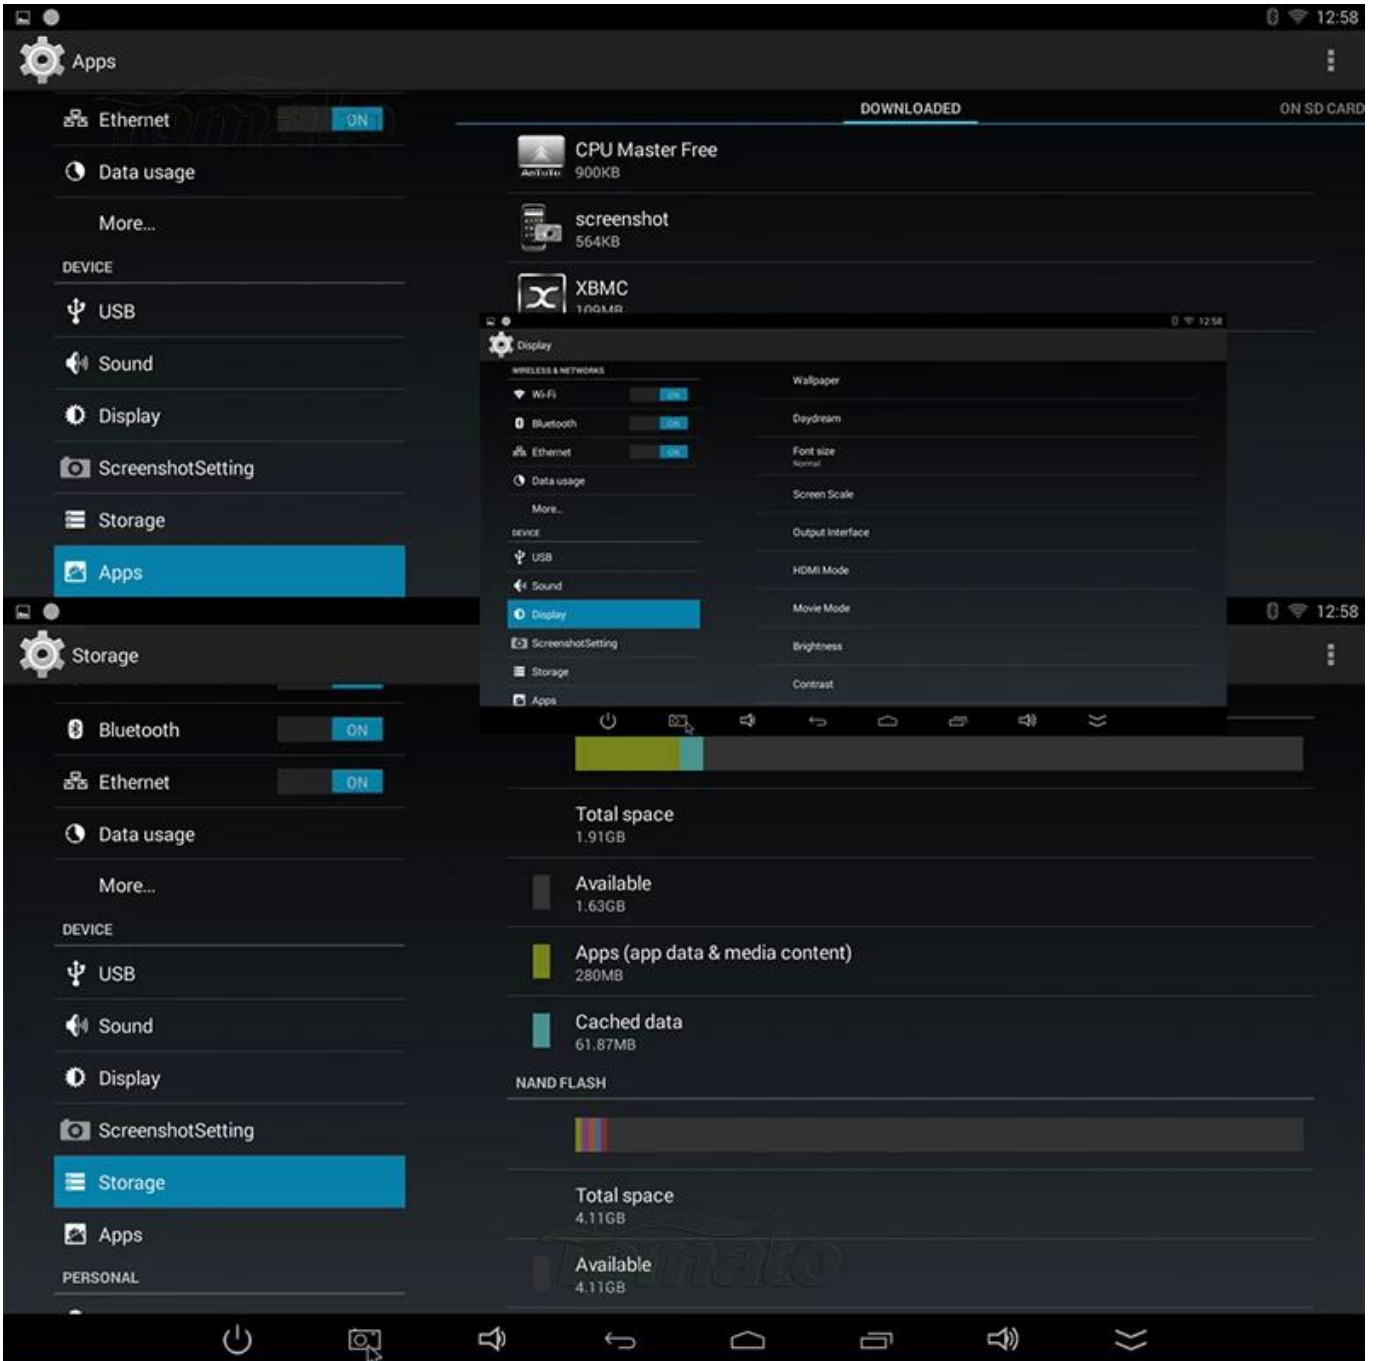

Search

Settings

Video

Voice Search

WifiDisplay

XBMC

# Language & input

## PERSONAL

- Location
- Security
- Language & input**
- Backup & reset