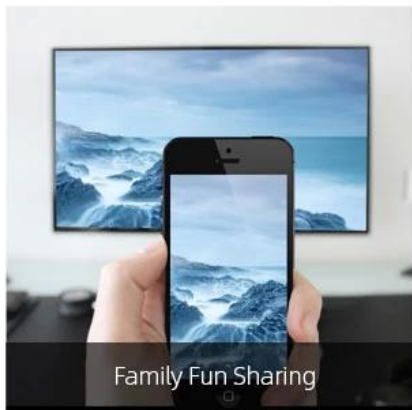

## USB3.0 with super fast data-read speed

Smooth, stable, and fast playback of local videos. You can share the happy moment on TV together.

DLNA

Airplay

Miracast

Leisure and entertainment

Family Fun Sharing

# Ultra high quality

Ultra-high-definition 4K resolution with a new generation of HDR image quality engine. Rich details display to let you see the world more clearly. 8K video decoding engine supported, which bring you more exciting content.