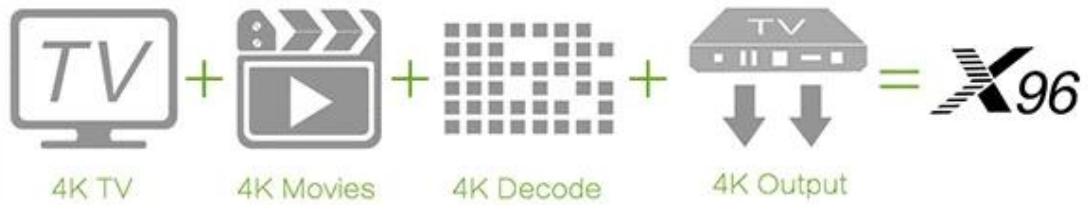

8Bit

10Bit

H.264

H.265

X96 Enjoy box

Support HD2.0a

- 4K*2K 60Hz Resolution output
- 32 audio channel
- 1536KHz audio sampling
- Dual video stream
- Audio and video dynamic-sync