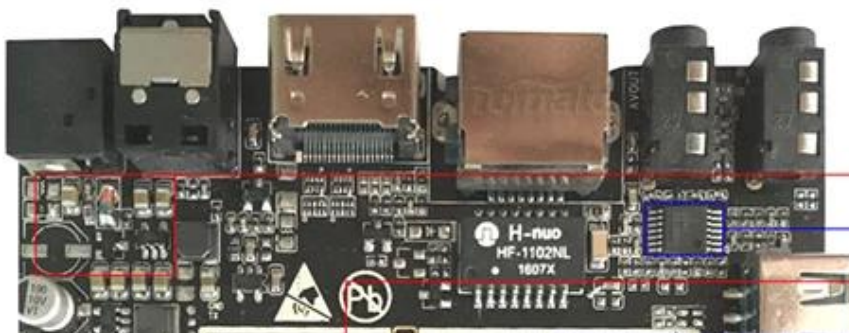

Kernel version

3.14.29

sjlei@sjlei-S2400SC #2

Sun Jun 12 12:06:13 CST 2016

Build number

p212-userdebug 6.0.1 MHC19J 20160612 test-keys

X96 Smart Box

Protection circuits

Prevents from damaging box when you use the bad or wrong adapter.

Audio Amplifier

AMLogic S905X Soc

MANVA DDR3 1GB*2

X96 Smart Box

Home

Favorite

Browser