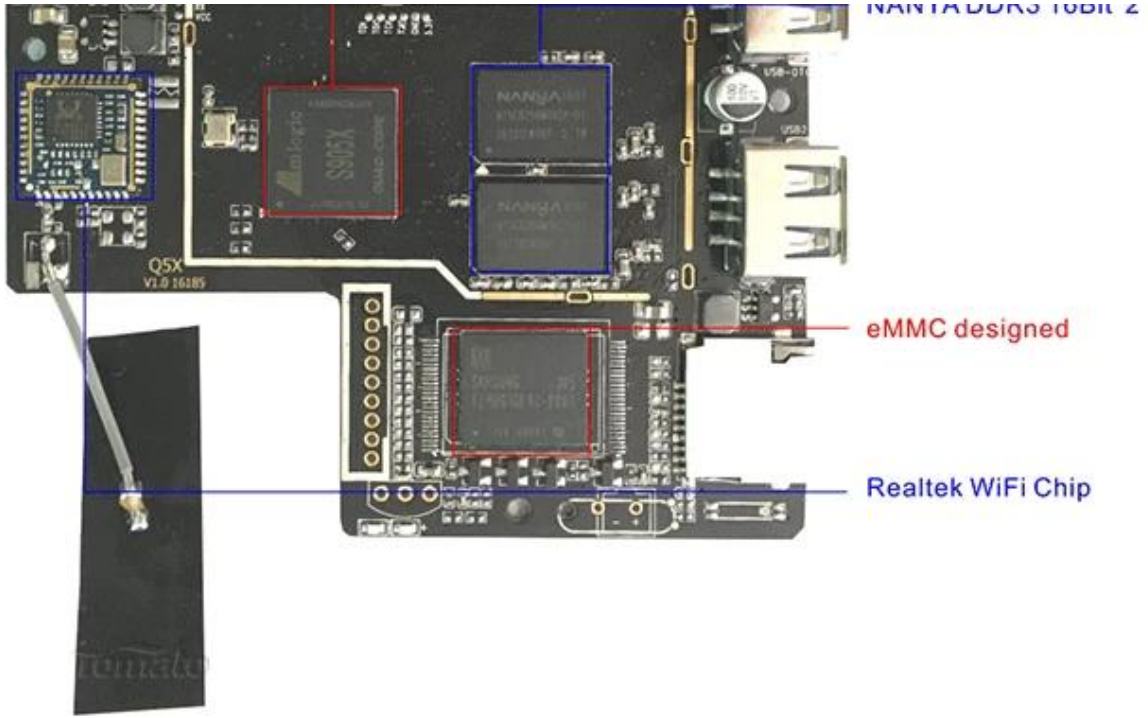

Kernel version

3.14.29

sjlei@sjlei-S2400SC #2

Sun Jun 12 12:06:13 CST 2016

Build number

p212-userdebug 6.0.1 MHC19J 20160612 test-keys

X96 Smart Box

Protection circuits

Prevents from damaging box when you use the bad or wrong adapter.

Audio Amplifier

AMLogic S905X Soc

MANVA DDR3 1GB*2

X96 Smart Box

Home

Favorite

Browser