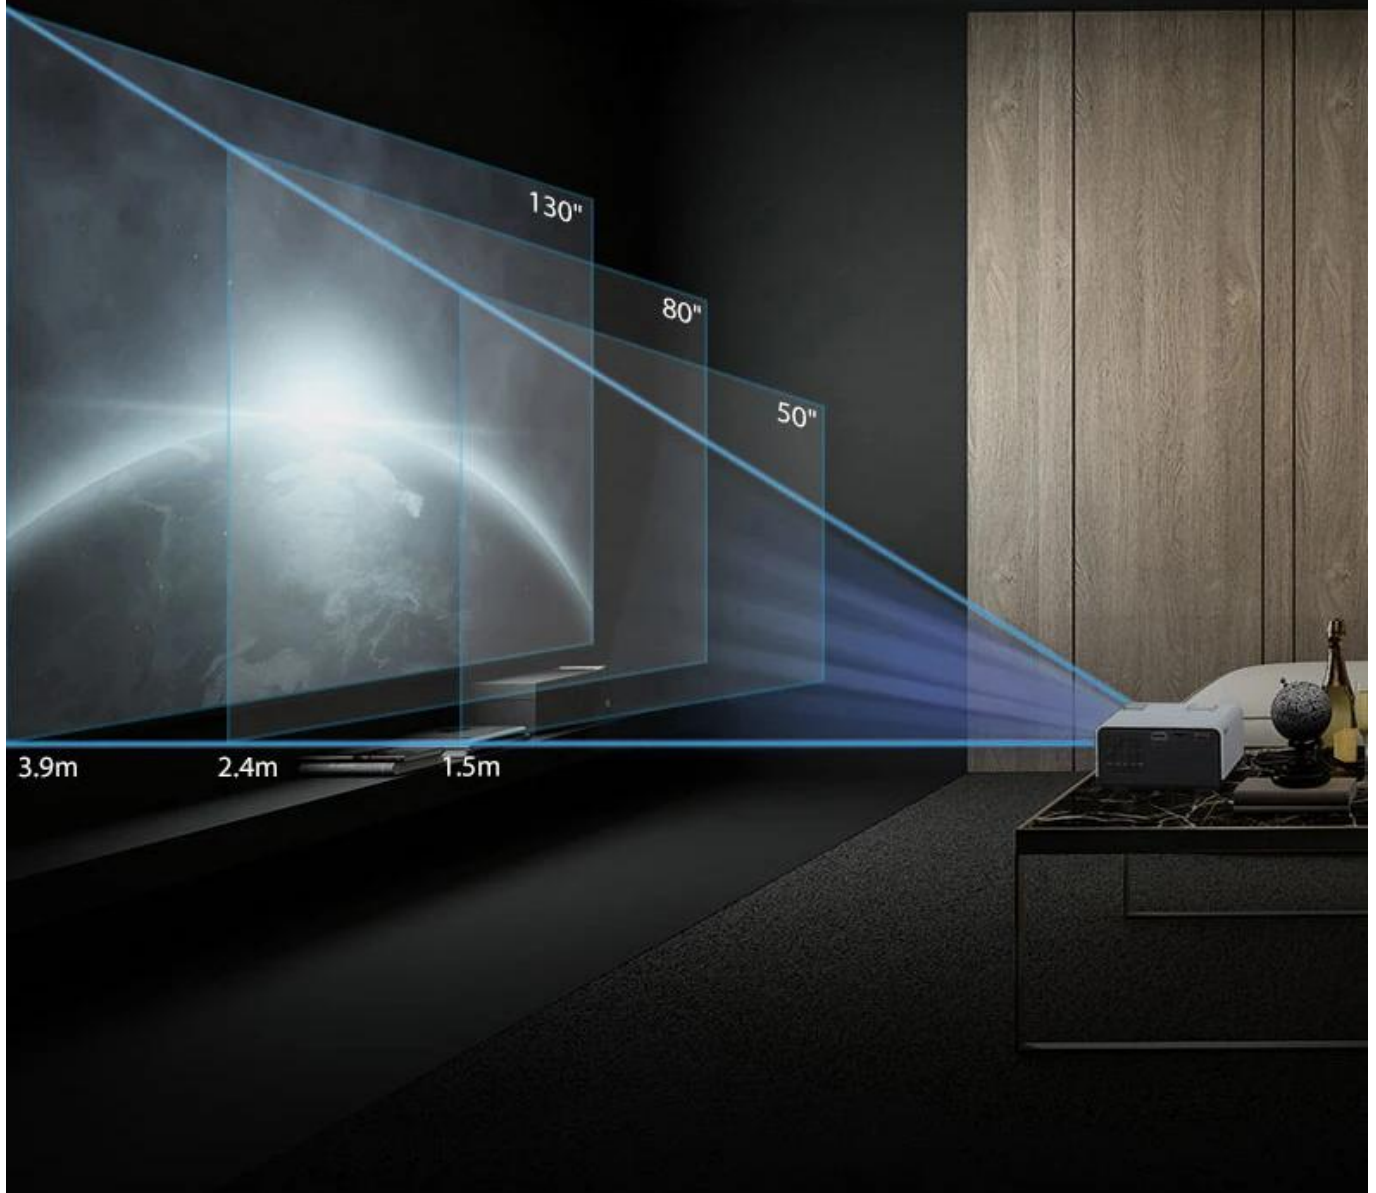

200"

200 inch huge screen

4K

4K video decoding

Android
9.0

Android 9.0 system

Dual-band wifi

Mirror screen

Hi-fi speaker

BT

100 inch huge screen at 3 meters

High definition cinema experience

Cinema 4K video playback

1080P huge screen

Private cinema / Business office / Huge screen gaming
4K video streaming 300 inch huge screen
1920*1080P eye the reality

Extreme color
Real 100 ANSI lumen
No light spot

Hi-Fi speaker

JBL's supplier powerful sound

Potable size Easy carrying

12.5*16.7*6.7 (cm) Weight 0.7kg
Smallest among 3.5 inch LCD projectors

Keystone correction

Manual
horizontal / vertical correction

$\pm 15^\circ$
Keystone

Focus

Mirror screen WIFI 802.11AC 3X speed than last generation

WIFI 802.11AC

Mirror screen

Phone/Tablet mirror screen

Do anything you want
at the same time