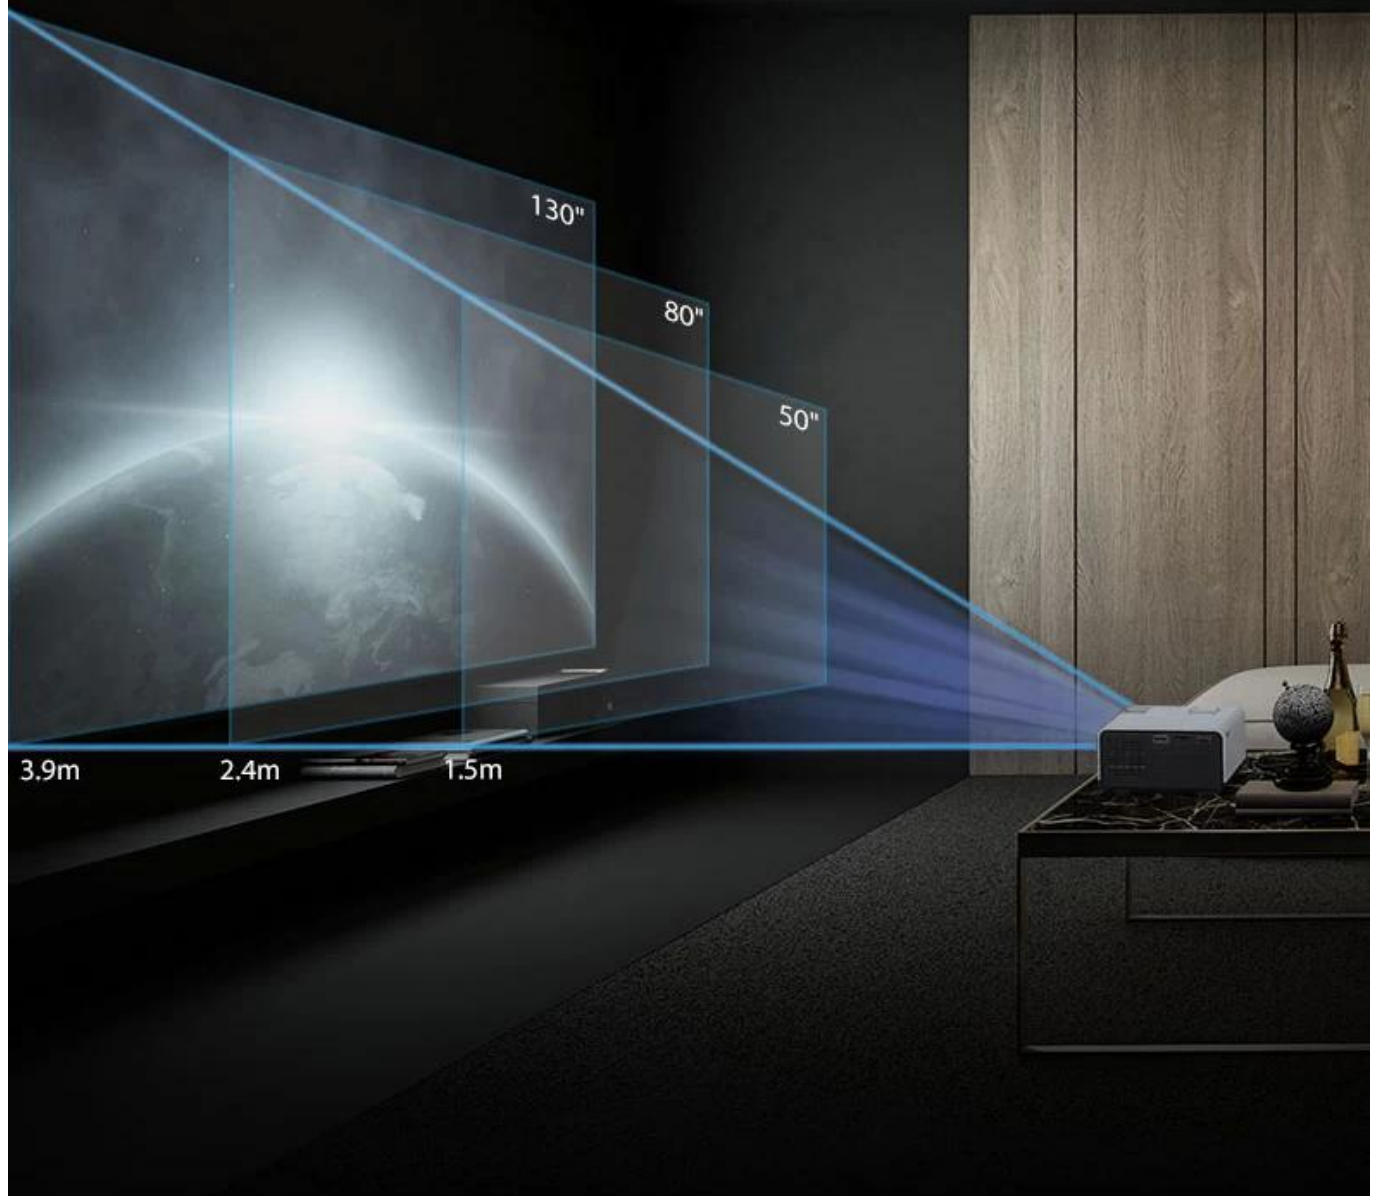

Android 9.0 system

Dual-band wifi

Mirror screen

Hi-fi speaker

BT

100 inch huge screen at 3 meters

High definition cinema experience

Cinema 4K video playback

1080P huge screen

Private cinema / Business office / Huge screen gaming
4K video streaming 300 inch huge screen
1920*1080P eye the reality

Extreme color
Real 100 ANSI lumen
No light spot

Hi-Fi speaker

JBL's supplier powerful sound

Potable size Easy carrying

12.5*16.7*6.7 (cm) Weight 0.7kg
Smallest among 3.5 inch LCD projectors

Keystone correction

Manual
horizontal / vertical correction

Focus

Mirror screen WIFI 802.11AC 3X speed than last generation

WIFI 802.11AC

Mirror screen

Phone/Tablet mirror screen

Do anything you want
at the same time

HDMI interface

Instant plug and play

Efficient Heat dissipation dust-proof Technical design

Erleben Sie Unterhaltung wie nie zuvor mit unserem tragbaren Android 9.0 Dual-Band WiFi Smart Mini-Projektor. Dieses kompakte Kraftpaket bringt den großen Bildschirm zu Ihnen und bietet dank Dualband-WLAN-Unterstützung brillante Bilder und nahtloses Streaming. Genießen Sie Ihre Lieblingsinhalte überall und jederzeit in atemberaubender Klarheit und Bequemlichkeit.