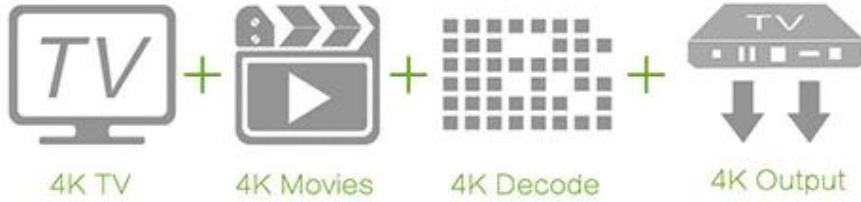

Smart Box

Remote,
Anywhere,
Any angle.

The box can paste in to Wall or TV and others.

- 1.Magic tape
- 2.Pothook Designed
- 3.Dual IR designed,remote control easy.

Put the photo,musics,and videos on your television.

8Bit

10Bit

H.264

H.265

Enjoy box

Support HD2.0a

- 4K*2K 60Hz Resolution output
- 32 audio channel
- 1536KHz audio sampling
- Dual video stream
- Audio and video dynamic-sync

Home