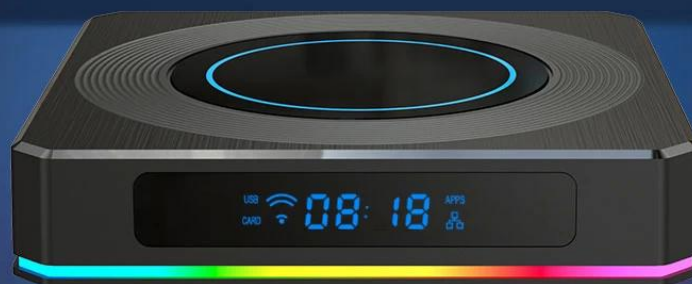

Family Fun Sharing

Working meeting

Ultra high quality

Ultra-high-definition 4K resolution with a new generation of HDR image quality engine. Rich details display to let you see the world more clearly. 8K video decoding engine supported, which bring you more exciting content.

SDR

4K

Support Vulkan1.1, Support OpenGL ES3.2

Cooler graphics, more fun to playing games

COLORFUL LIGHTING EFFECT

20 psychedelic lighting effects with multiple colors on your choice. Brighten your colorful life!