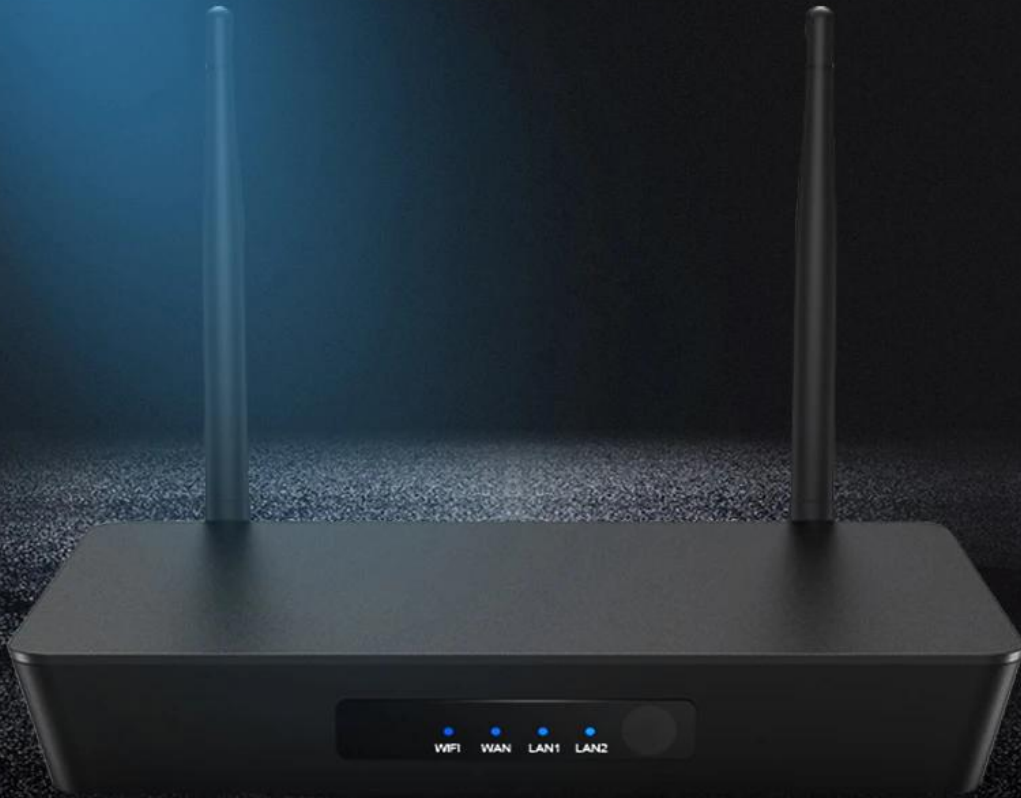

High-end smart Router

**Strong
signal**

**Wide
coverage**

**Stable
network**