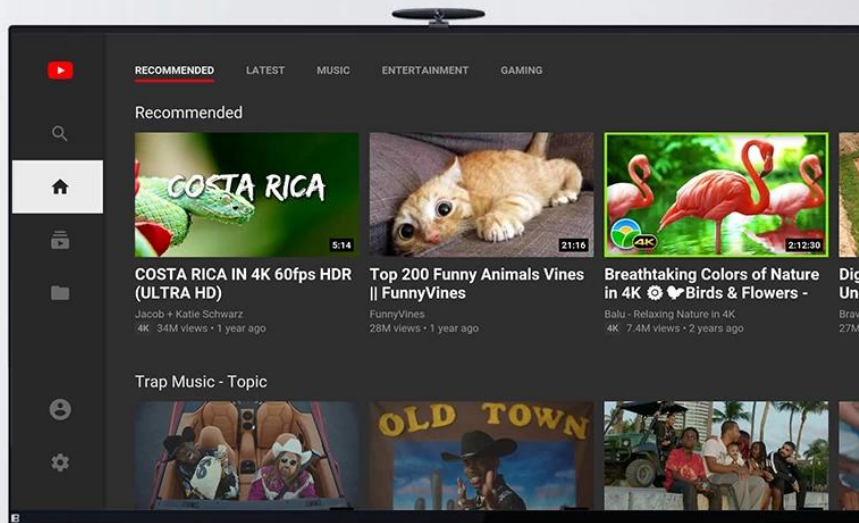

ONENUTS cube

Control your TV hands-free
from across the room

Built-in
2W speaker

Far-field
voice control

Built-in
microphone

Powered by
androidtv

ALL IN ONE

Onenuts cube = OTT TV BOX + Ai speaker + Ai assistant

It's a TV box

When the TV screen is on, it is a TV box
you can do everything you do on the TV box

It's an Ai speaker

When the TV screen is off, it turns into an Ai speaker.
Now you just have to say what you want to do.