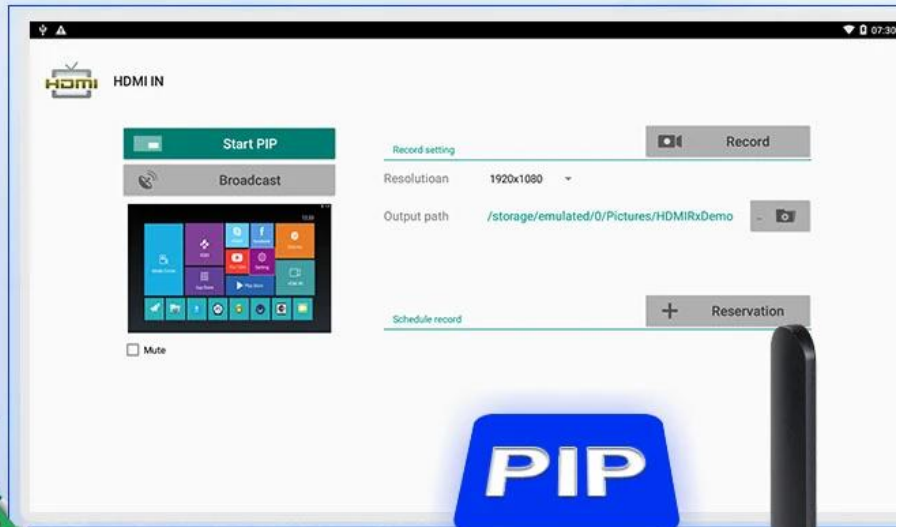

## ENHANCED COLOR

Provide a better color level, so that the viewer presents a greater degree of reality

The general color display, not bright and true, it is because the color gamut is not enough

# Selecting a Sub Display in PIP Mode

Select APP "Setting" 01

Select "Start PIP" 02

Multiple windows display content 03

Copy and burn what you want

4.0  
Bluetooth

Bluetooth 4.0 makes it easy to connect your keyboard, mouse, game console, and more