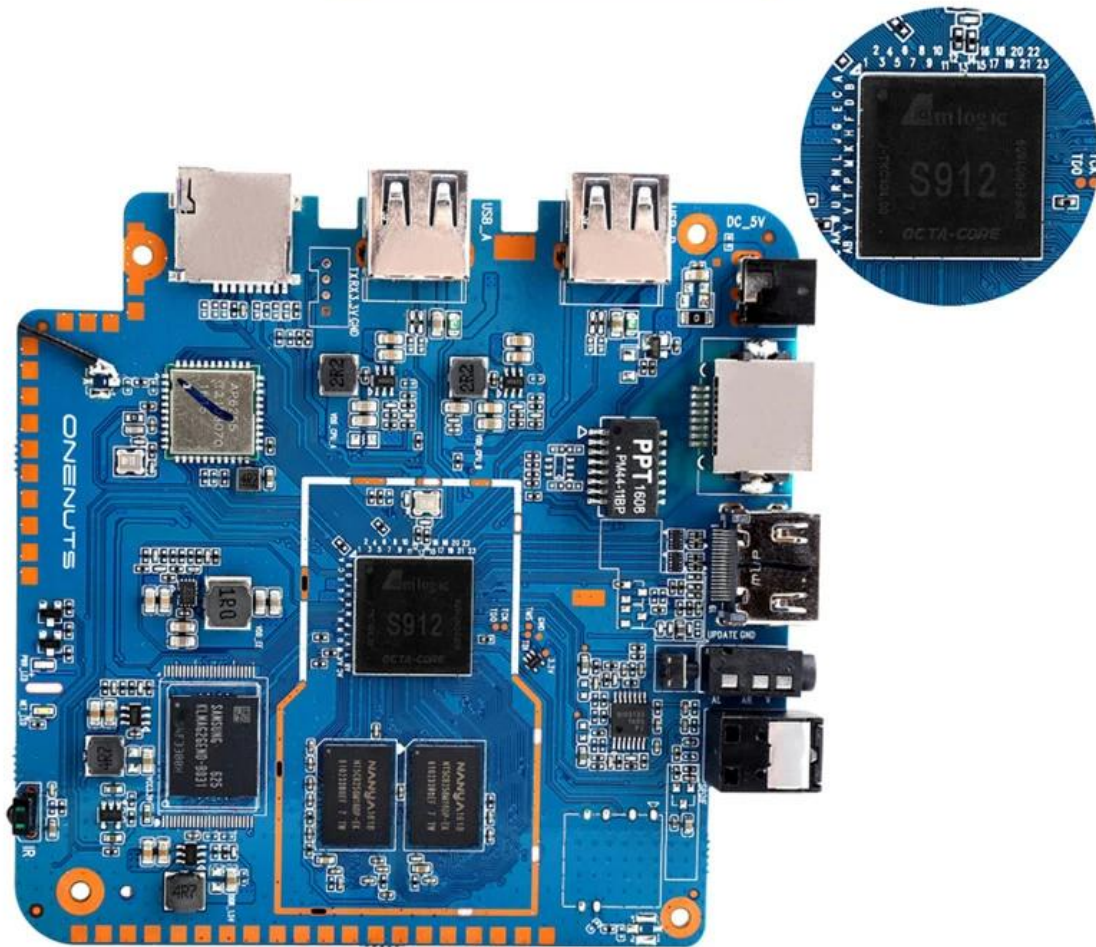

With Bluetooth headphone, enjoy your happy private world.

Young Look

Model No.	ONENUTS Nut 1
CPU	Amlogic S912 octa-core ARM Cortex A53 processor @ up to 2.0GHz
GPU	ARM Mail-T820MP3 GPU up to 750MHz(DVFS)
ROM	2GB DDR3
Internal Storage	16GB eMMC flash and SD slot up to 32GB
Video Docoder	VP9-10/H.265 up to 4Kx2K@60fps
HDMI	HDMI 2.0a up to 4K @ 60Hz with CEC and HDR support, and AV port

OTA Update

Support background auto upgrade and offer you the newest experience.

Product structure

What is in the box?

Portable & Environmental EVA Bag

Motherboard Show

Willkommen in der Welt modernster Unterhaltung mit unserer Bluetooth 4.0 Android Smart TV Box, die für ihre außergewöhnlichen Funktionen und beispiellose Leistung bekannt ist.