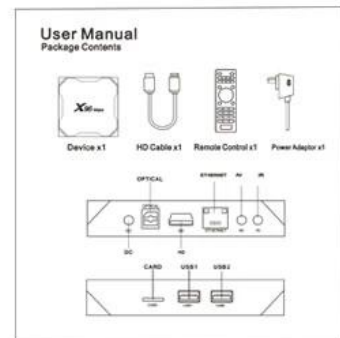

X96Max Smart Box

Erleben Sie Ihre Lieblingsfilme, Fernsehsendungen, Spiele und Apps in atemberaubender HD-Qualität. [Android TV Box 9.0](#) ist auf außergewöhnliche Geschwindigkeit und Reaktionsfähigkeit ausgelegt und sorgt so für ein flüssiges und beeindruckendes Seherlebnis. Es ist mit integriertem WLAN und mehreren Anschlüssen ausgestattet, sodass die Konnektivität zum Kinderspiel wird.