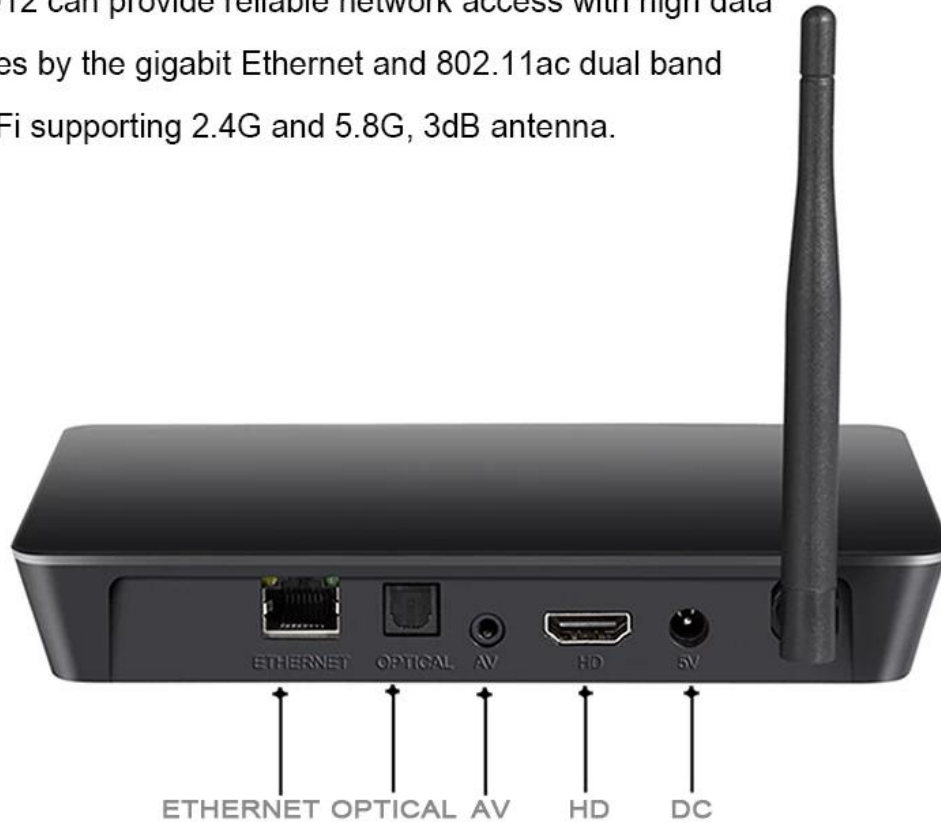

# S912 Smart Box

 S912	Android 6.0	ARM Cortex A53	CPU 8 Core 64bit	GPU Mali T820	4K 60fps
VP9 HDR10	H.265 10bit	eMMC Design	LAN 1000M	WiFi 2.4G/5.8G 802.11ac	BT 4.0

# S912 Smart Box

---

# S912 Smart Box

---

- Supports various interfaces, including Gigabit Network, Optical SPDIF, Composite Audio, HD 2.0A, Power.
- S912 can provide reliable network access with high data rates by the gigabit Ethernet and 802.11ac dual band WiFi supporting 2.4G and 5.8G, 3dB antenna.

# S912 Smart Box

The Bluetooth 4.0 module allows connection to your BT speakers, Keyboard, Mouse and many more

3D