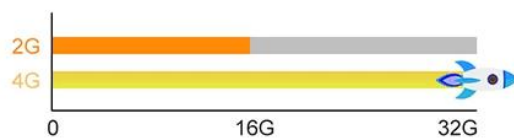

 DLNA  Airplay  Miracast

Dual wifi design and stable performance

2.4:100Mbps

Stronger penetration & More Stable

5G:250Mbps

Faster Transmission & Load Quickly

2.4+5G:400Mbps

Built-in T2TR, more efficient and stable

Android 9.0

application installation is more flexible

- More stable with applications
- Save 25% RAM in Spacet
- Faster & Safer responses

Download more apps

Amlogic S905X3 Quad Core

Faster, Smarter and More Powerful

4GB DDR3	32GB eMMC	Ultra-fast running speed
		Professional image processing

8K & 3D

The perfect combination of 8K and 3D, bring you a 3D visual experience
Feel the shock of the 3D cinema at home

H.265 Makes 8K within Reach