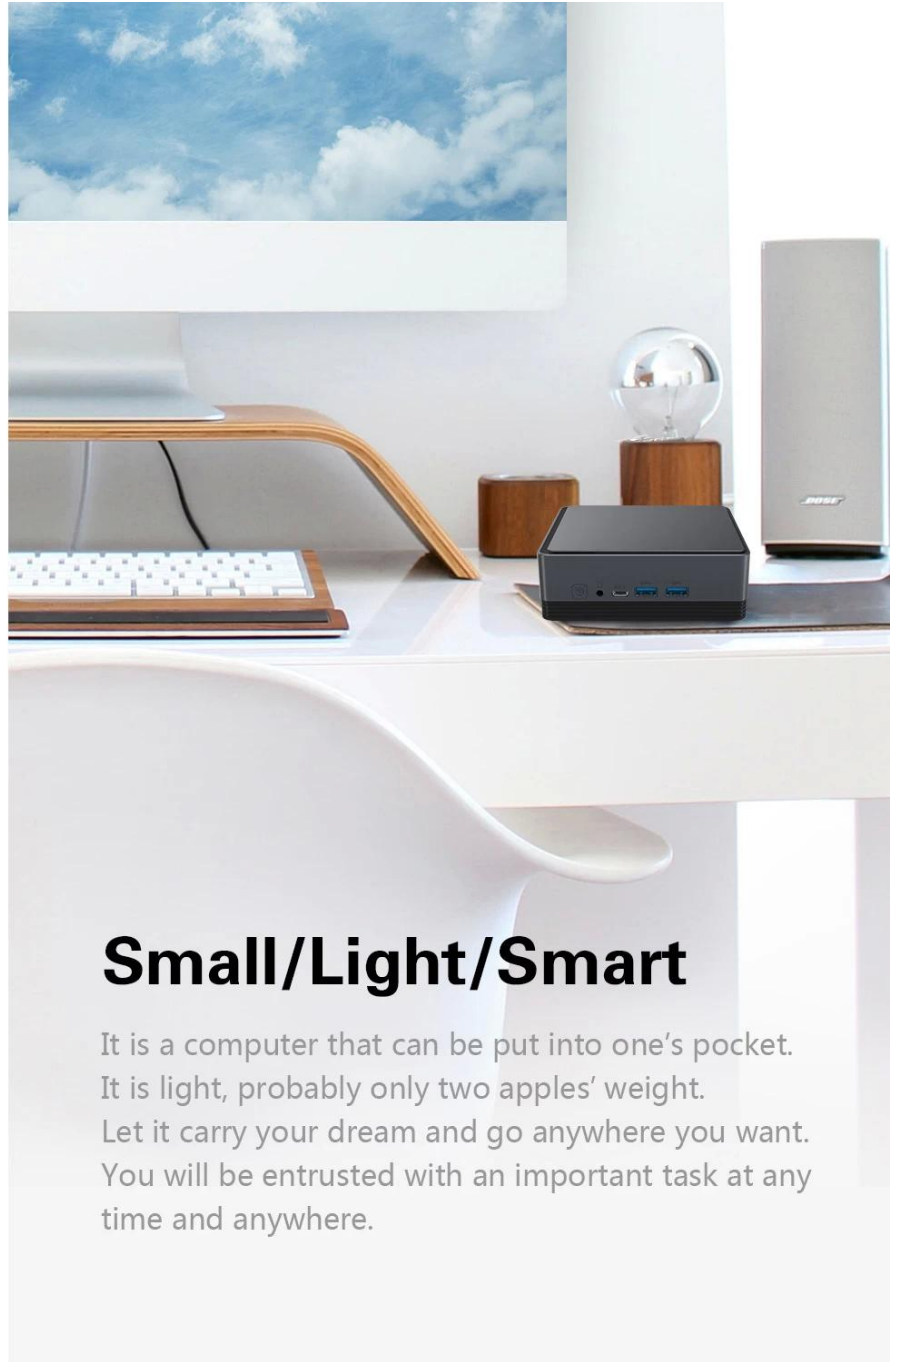

OneNuts Nut G5 Mini-PC: Leistung und Leistung in kompakter Form

Spezifikationen		
Modell Nr.	Intel Mini-PC Windows 10 Nuss G5	
CPU	Prozessortyp	Intel® Broadwell-U i3-5005U, 2,0 GHz Dual Core (2C/4T) BGA 40 mm x 24 mm x 1,3 mm
	Verfahren	14nm
	L2-Cache	Unterstützt Intel® Burst-Technologie, unterstützt 3 MB L2-Cache
Erinnerung	Technologie	Einkanaliges SO-DIMM DDR3L 1600 MHz
	Erinnerung	8 GB DDR3L
Kommunikationsanschluss	WLAN/Bluetooth	Intel Stone Peak AC3165 802.11 a/b/g/n/ac 1x1 und Bluetooth 4.0-Kombimodul
Kartenleser	Regler	SOC
	Kartenleser	Micro-SD
E/A	DC-IN-Buchse	x1
	USB 2.0 (Typ A)	x2
	USB 3.0 (Typ A)	x2
	USB3.0 Gen.2 Typ-C	x1
	Giga-LAN (RJ45)	x1
	HDMI 1.4	x2
Audio	Audio-Buchse	x1
Lagerung	SSD	128 GB
	Festplatte	500 GB ~ 2 TB
Hotkeys	Leistung-Taste	x1
Power	Netzteil	Wechselstrom 100 ~ 240 V, 50/60 Hz, 12 V/3 A
Software	Unterstützen Sie das Betriebssystem	Windows 10 Zuhause
	WHQL/CTS	

① Press switch

② Open the top cover and replace the hard drive

③ Replacement completed and close the lid

-
-
-

-
-
-

Small/Light/Smart

It is a computer that can be put into one's pocket.
It is light, probably only two apples' weight.
Let it carry your dream and go anywhere you want.
You will be entrusted with an important task at any
time and anywhere.

Various Interfaces

Various interfaces such as HDMI, LAN, USB, etc. can bring you a smart and colorful enjoyment.

- ① Switch button
- ② Audio Jack
- ③ Type-C
- ④ USB
- ⑤ USB
- ⑥ DC
- ⑦ HDMI
- ⑧ HDMI
- ⑨ USB
- ⑩ USB
- ⑪ LAN