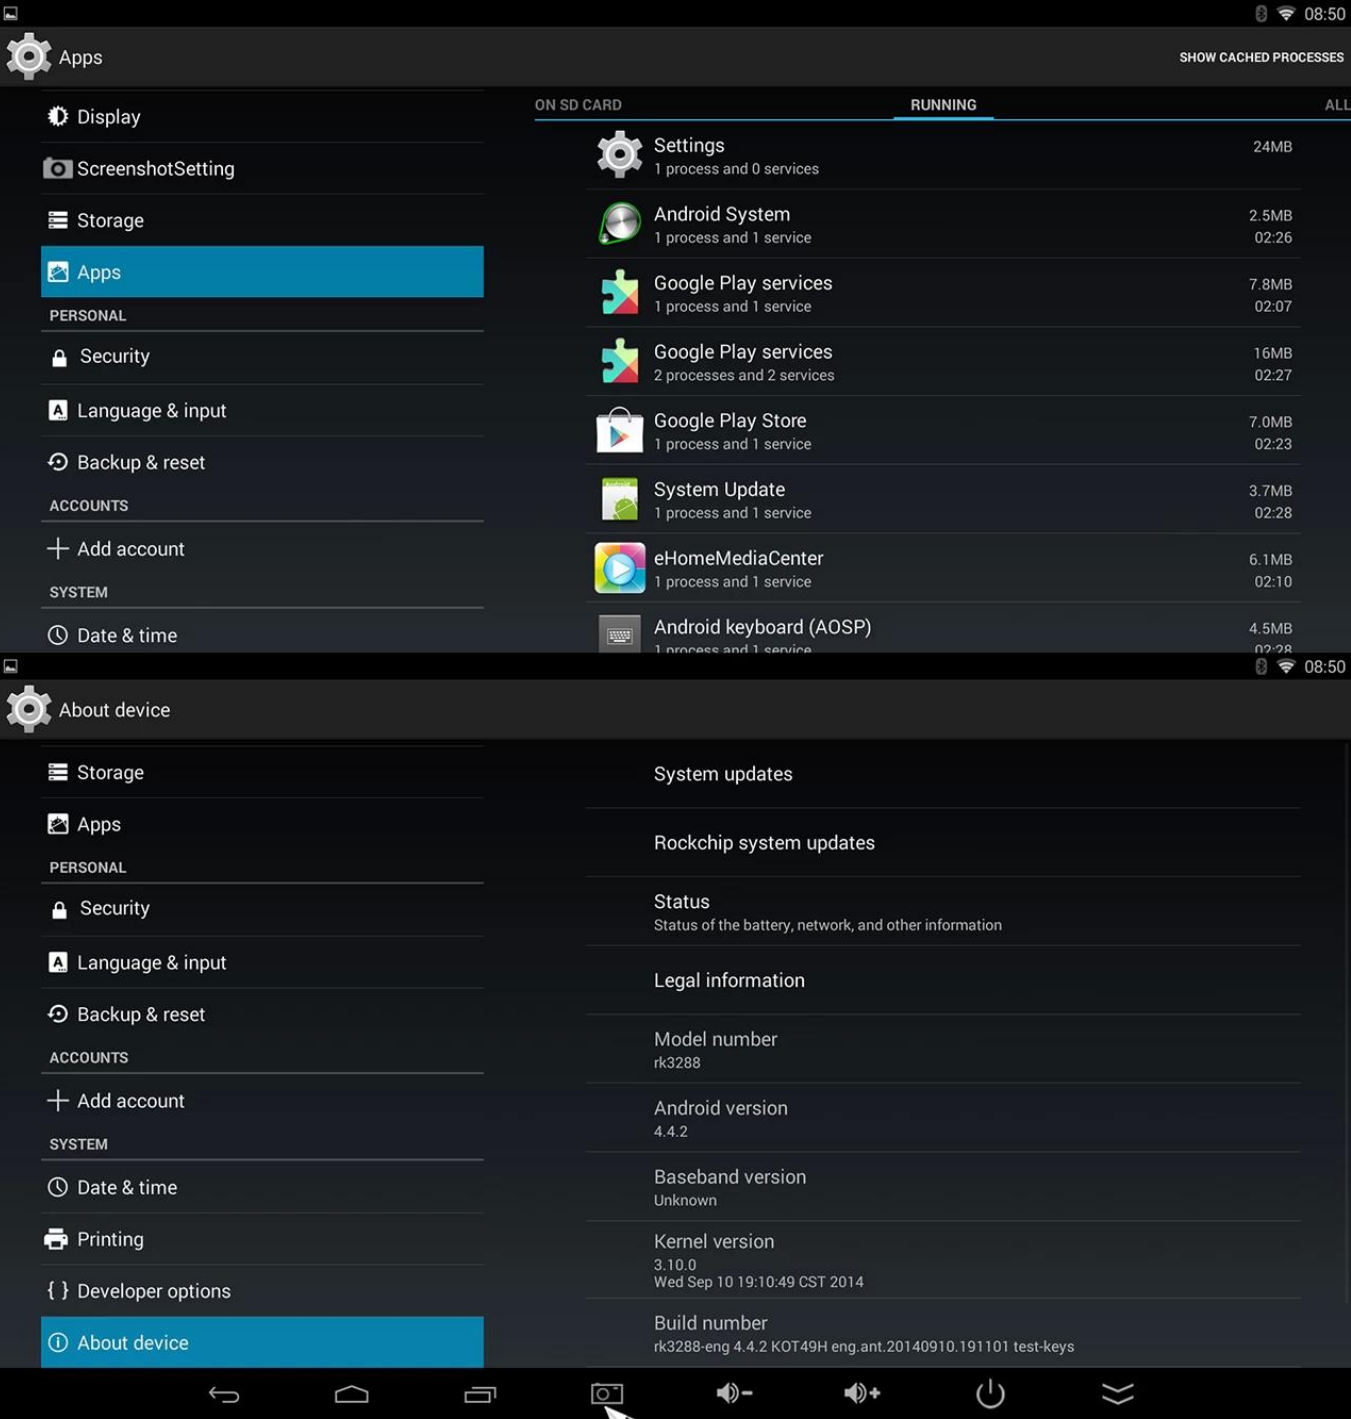

- Bluetooth ON
- Ethernet ON
- Data usage
- More...

DEVICES

- USB
- Sound
- Display

Ethernet

Ethernet is enabled

MAC
5a:d0:02:2b:4a:4a

IP address
0.0.0.0

netmask
0.0.0.0

gateway
0.0.0.0

dns1
0.0.0.0

08:50

Storage

- Display
- ScreenshotSetting
- Storage
- Apps

PERSONAL

- Security
- Language & input
- Backup & reset

INTERNAL STORAGE

Category	Value
Total space	1.91 GB
Available	1.61 GB
Apps (app data & media content)	288 MB
Cached data	54.93 MB

08:55

CPU-Z SOC SYSTEM BATTERY SENSORS ABOUT

ARM ARM 0xc0d
1.80 GHz

CPU Architecture	ARM 0xc0d
Cores	4
Revision	r0p1
Clock Speed	312 MHz - 1.80 GHz
Core 0	600 MHz
Core 1	600 MHz
Core 2	600 MHz
Core 3	600 MHz
CPU Load	3 %
GPU Vendor	ARM
GPU Renderer	Mali-T764