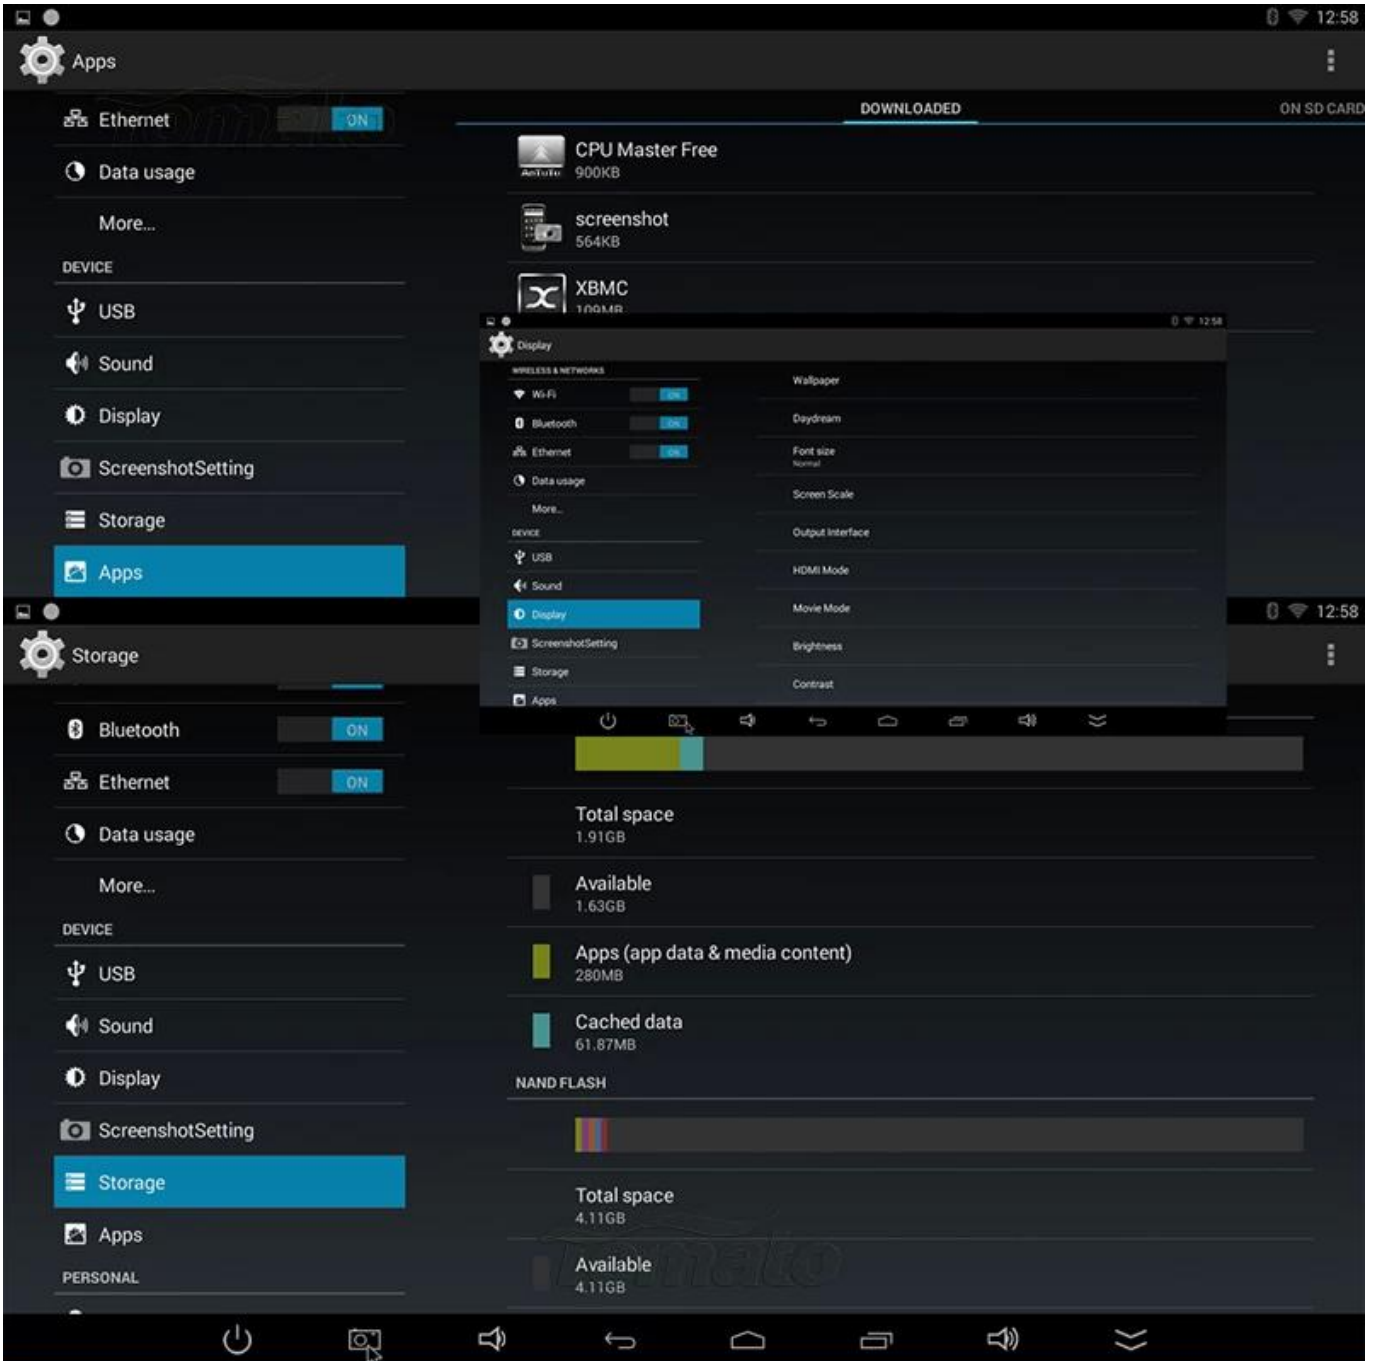

Picture Show

Google

APPS WIDGETS SHOP

ApkInstaller	Apps	Browser	Calculator	Calendar	Clock	Downloads	eHomeMediaC
Email	File Explorer	Gallery	Gmail	Google	Google Settings	Maps	Music
People	Play Store	Quickoffice	RKGameContr	Search	Settings	Video	Voice Search
WifiDisplay	XBMC						

Navigation bar with icons: Power, Home, Recent Apps, Back, Home, Recent Apps, Volume, and a double arrow icon.

Google

APPS WIDGETS SHOP

ApkInstaller	Apps	Browser	Calculator	Calendar	Clock	Downloads	eHomeMediaC
Email	File Explorer	Gallery	Gmail	Google	Google Settings	Maps	Music
People	Play Store	Quickoffice	RKGameContr	Search	Settings	Video	Voice Search
WifiDisplay	XBMC						

Navigation bar with icons: Power, Home, Recent Apps, Back, Home, Recent Apps, Volume, and a double arrow icon.

Language & input

PERSONAL

- Location
- Security
- Language & input**
- Backup & reset

ACCOUNTS