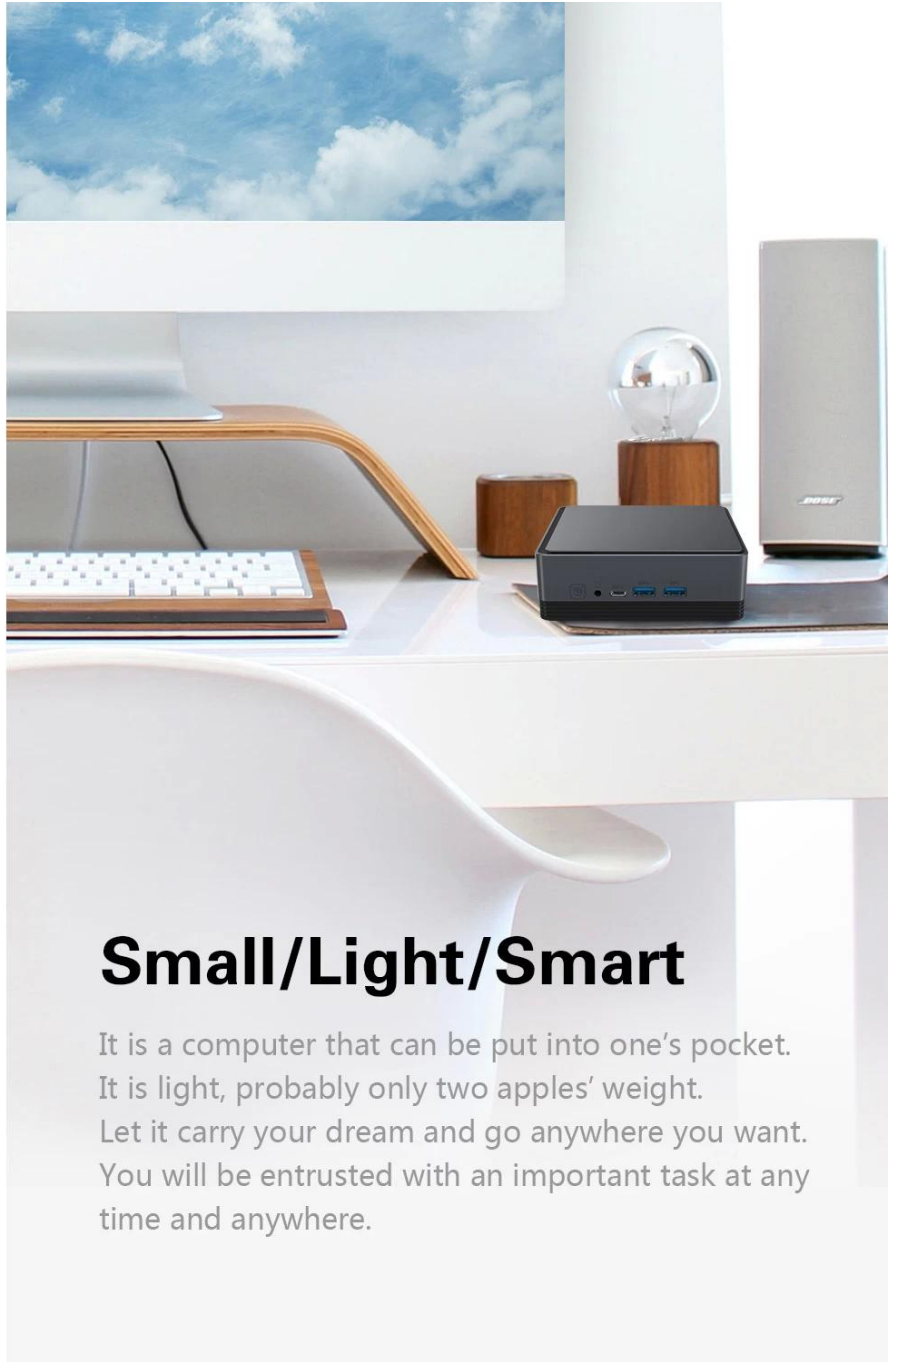

Intel Mini-PC Windows 10 Intel i3-5005U 8 GB RAM Unterstützung 128 G SSD Dual HDMI Onenuts Nut G5

Spezifikationen		
Modell Nr.	Intel Mini-PC Windows 10 Nuss G5	
CPU	Prozessortyp	Intel® Broadwell-U i3-5005U, 2,0 GHz Dual Core (2C/4T) BGA 40 mm x 24 mm x 1,3 mm
	Verfahren	14nm
	L2-Cache	Unterstützt Intel® Burst-Technologie, unterstützt 3 MB L2-Cache
Erinnerung	Technologie	Einkanaliges SO-DIMM DDR3L 1600 MHz
	Erinnerung	8 GB DDR3L
Kommunikationsanschluss	WLAN/Bluetooth	Intel Stone Peak AC3165 802.11 a/b/g/n/ac 1x1 und Bluetooth 4.0-Kombimodul
Kartenleser	Regler	SOC
	Kartenleser	Micro-SD
E/A	DC-IN-Buchse	x1
	USB 2.0 (Typ A)	x2
	USB 3.0 (Typ A)	x2
	USB3.0 Gen.2 Typ-C	x1
	Giga-LAN (RJ45)	x1
	HDMI 1.4	x2
	Audio	Audio-Buchse
Lagerung	SSD	128 GB
	Festplatte	500 GB ~ 2 TB
Hotkeys	Leistung-Taste	x1
Power	Netzteil	Wechselstrom 100 ~ 240 V, 50/60 Hz, 12 V/3 A
Software	Unterstützen Sie das Betriebssystem WHQL/CTS	Windows 10 Zuhause

① Press switch

② Open the top cover and replace the hard drive

③ Replacement completed and close the lid

-
-
-

-
-
-

Small/Light/Smart

It is a computer that can be put into one's pocket.
It is light, probably only two apples' weight.
Let it carry your dream and go anywhere you want.
You will be entrusted with an important task at any
time and anywhere.

Various Interfaces

Various interfaces such as HDMI, LAN, USB, etc. can bring you a smart and colorful enjoyment.

- ① Switch button
- ② Audio Jack
- ③ Type-C
- ④ USB
- ⑤ USB
- ⑥ DC
- ⑦ HDMI
- ⑧ HDMI
- ⑨ USB
- ⑩ USB
- ⑪ LAN