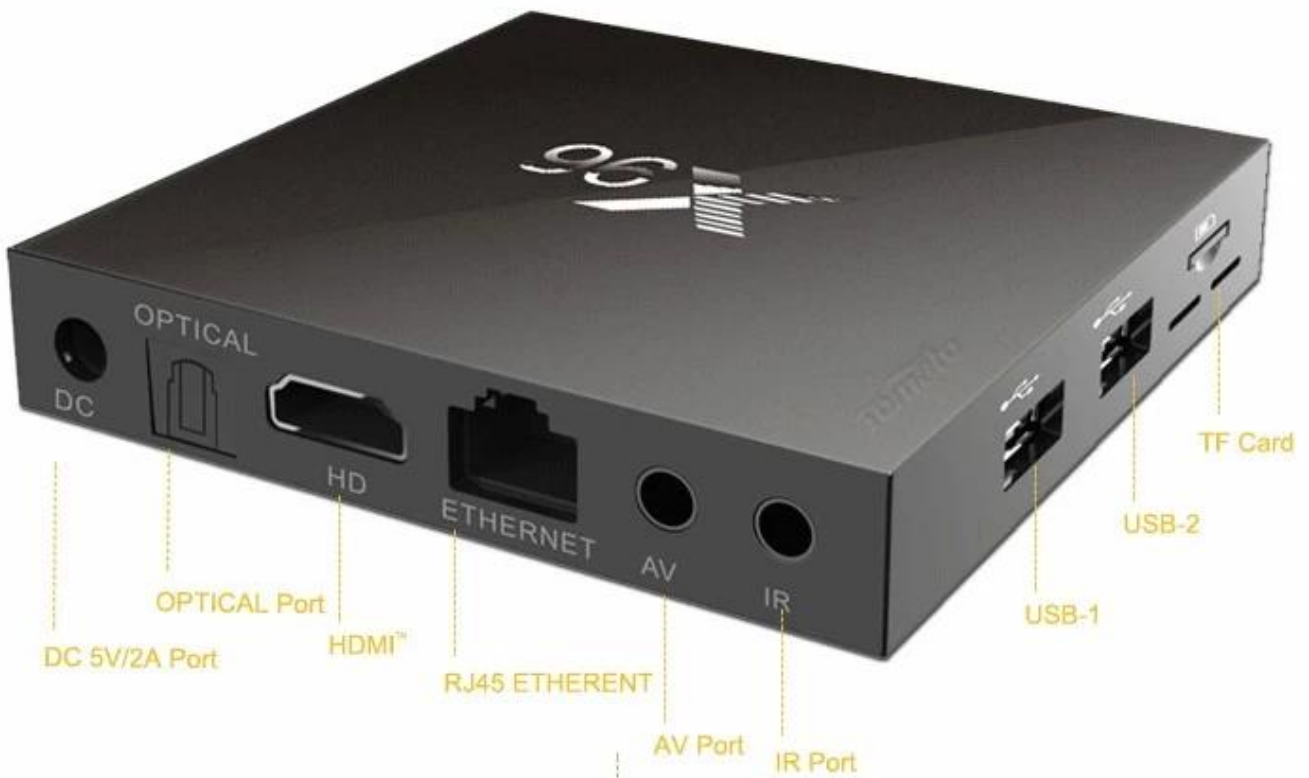

Andere

Unterstützung-E-Mail, Büroanzug usw.
Unterstützt die DLNA-Funktion
Support 2,4G kabellose Maus/Tastatur

Picture Show

Indicator Light Port

X96 Smart Box

 @mlogic S905X	Android 6.0	ARM Cortex A53	CPU 4 Core 64bit	GPU 5 Core MALI-450	4K 60fps
VP9 HDR10	H.265 10bit	eMMC Design	LAN 100M	WiFi 2.4G	IR Dual

X96 Smart Box

Remote,
Anywhere,
Any angle.

The box can paste in to Wall or TV and others.

- 1.Magic tape
- 2.Pothook Designed
- 3.Dual IR designed,remote control easy.

tomato

Put the photo,musics,and videos on your television.